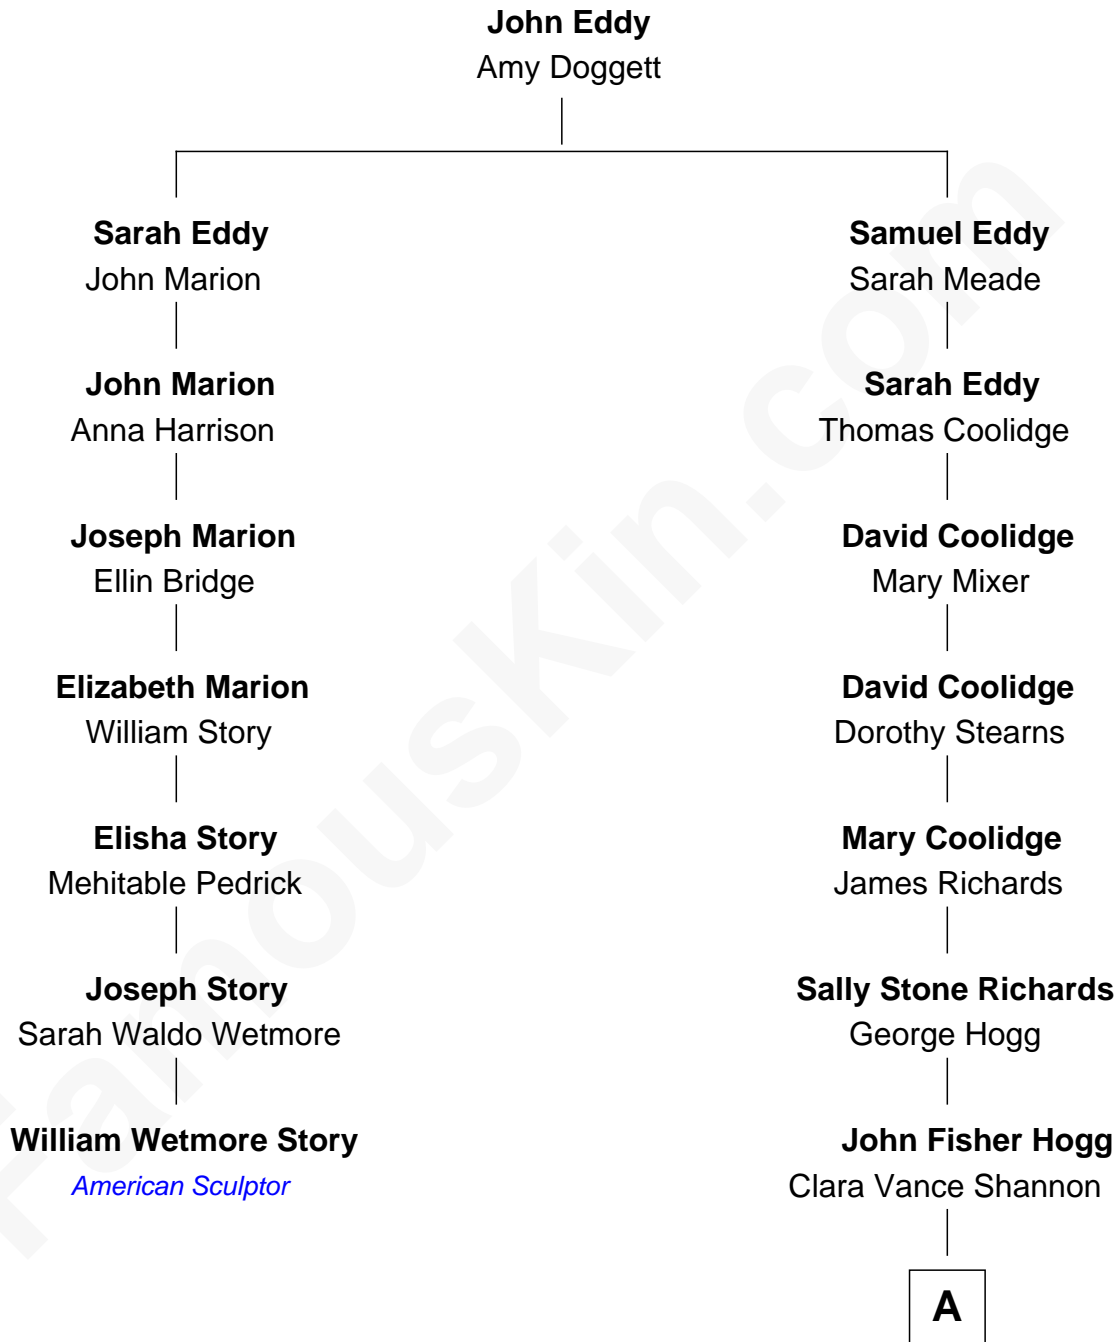

FamousKin.com
Relationship Chart of
William Wetmore Story
American Sculptor

6th cousin 4 times removed of
Judith Hoag
TV and Movie Actress

A

—
John B. Hogg

Mary Margaret Elson

—
Charles Elson Hogg

Mary Pauline Haslage