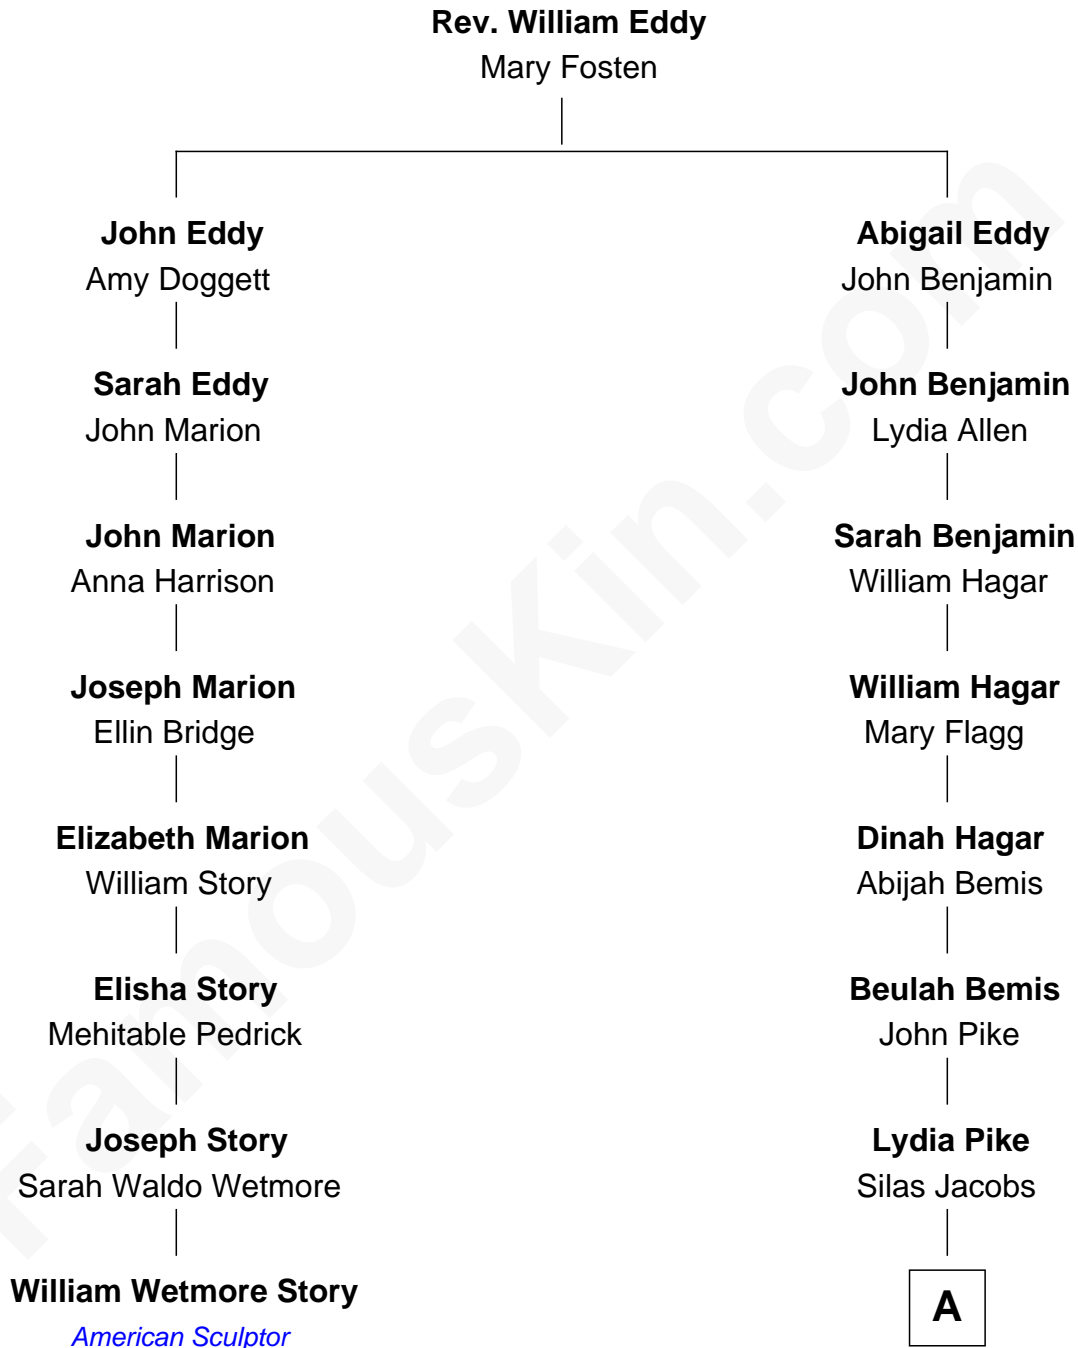

FamousKin.com
Relationship Chart of
William Wetmore Story
American Sculptor

7th cousin 5 times removed of
Bridget Fonda
Movie Actress

A

Almira Louger Jacobs

Henry Clinton Jaynes

Henry Silas Jaynes

Elma L. Lanphear

Herberta Elma Jaynes

William Brace Fonda

Henry Jaynes Fonda

Frances Ford Seymour

Peter H. Fonda

Susan Jane Brewer

Bridget Fonda

Movie Actress