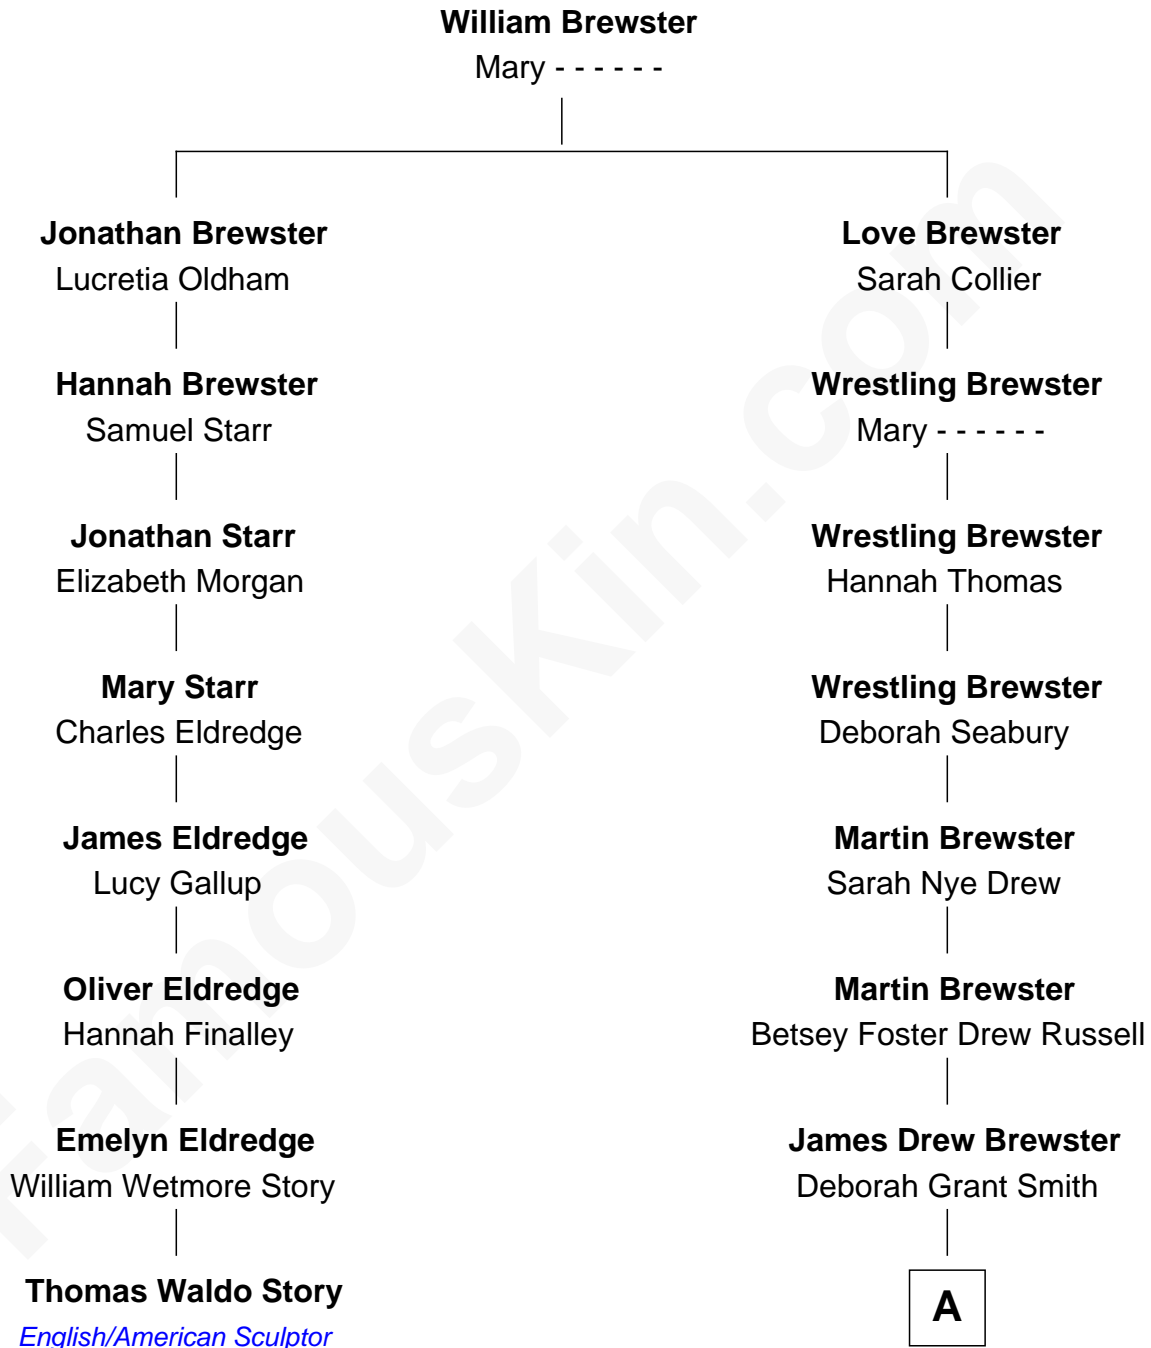

**FamousKin.com**  
**Relationship Chart of**  
**Thomas Waldo Story**  
*English/American Sculptor*

7th cousin 1 time removed of  
**Admiral William Halsey**  
*U.S. Navy - World War II*

**A**

—  
**Anne Masters Brewster**  
William Frederick Halsey

—  
**Admiral William Halsey**  
*U.S. Navy - World War II*

FamousKin.com