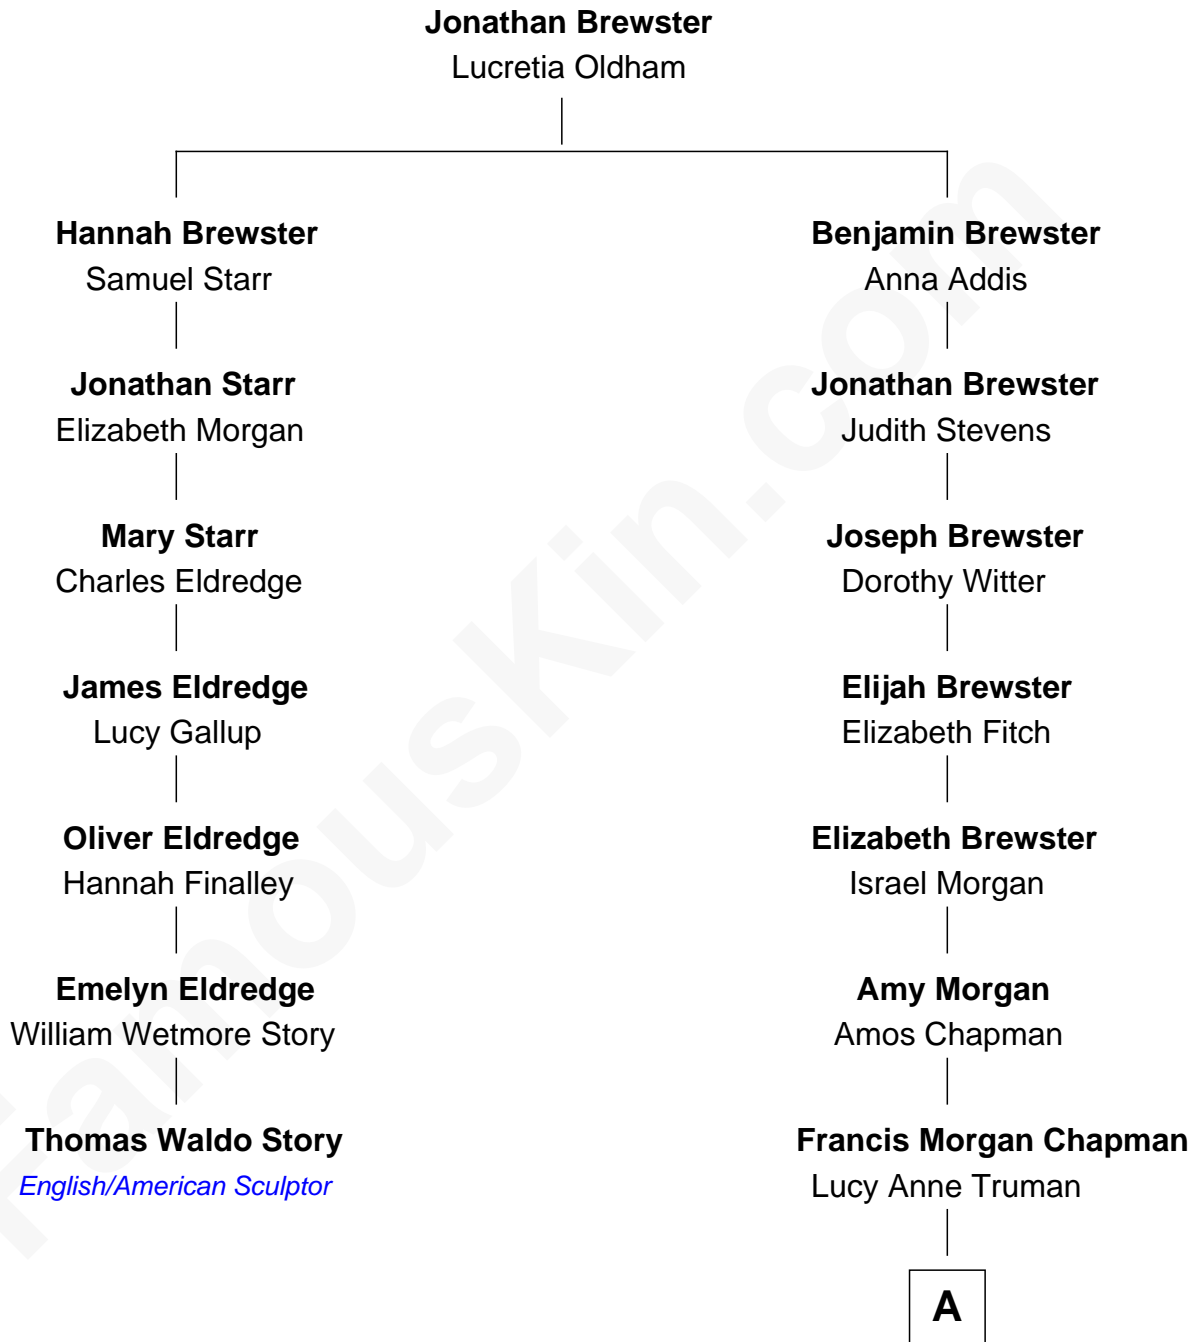

FamousKin.com Relationship Chart of

Thomas Waldo Story
English/American Sculptor

6th cousin 3 times removed of

Nelson Rockefeller
41st U.S. Vice-President

A

Abby Pearce Truman Chapman

Nelson Wilmarth Aldrich

Abby Greene Aldrich

John Davison Rockefeller

Nelson Rockefeller

41st U.S. Vice-President

FamousKin.com