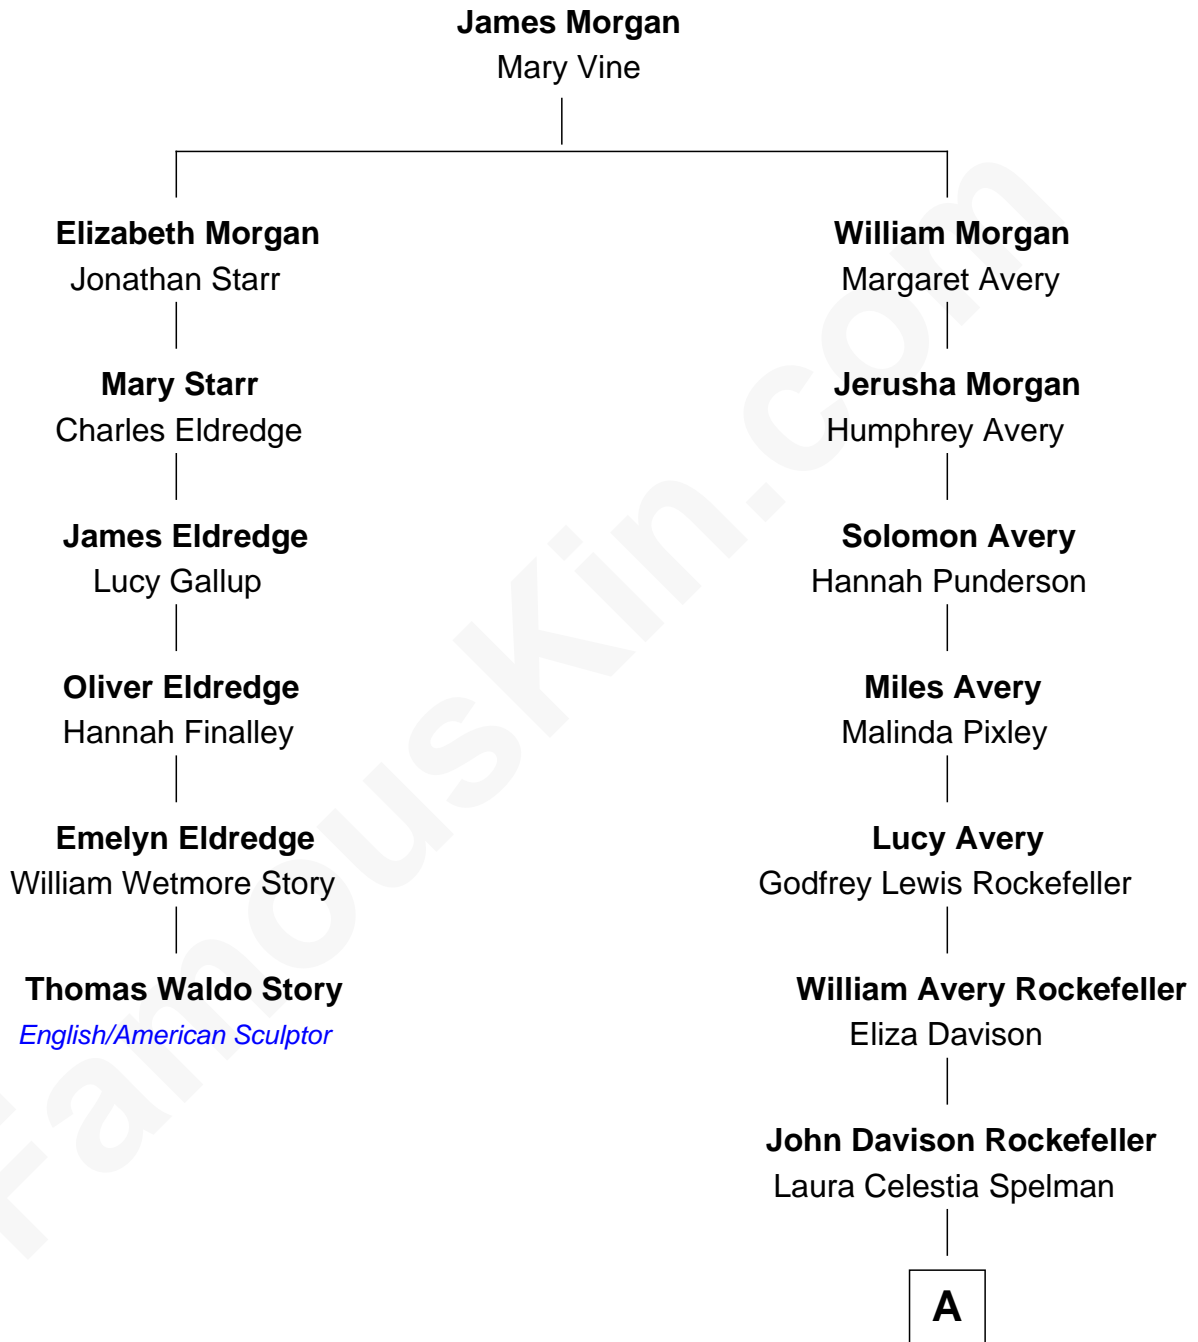

FamousKin.com Relationship Chart of

Thomas Waldo Story
English/American Sculptor

5th cousin 3 times removed of

Nelson Rockefeller
41st U.S. Vice-President

A

John Davison Rockefeller

Abby Greene Aldrich

Nelson Rockefeller

41st U.S. Vice-President

FamousKin.com