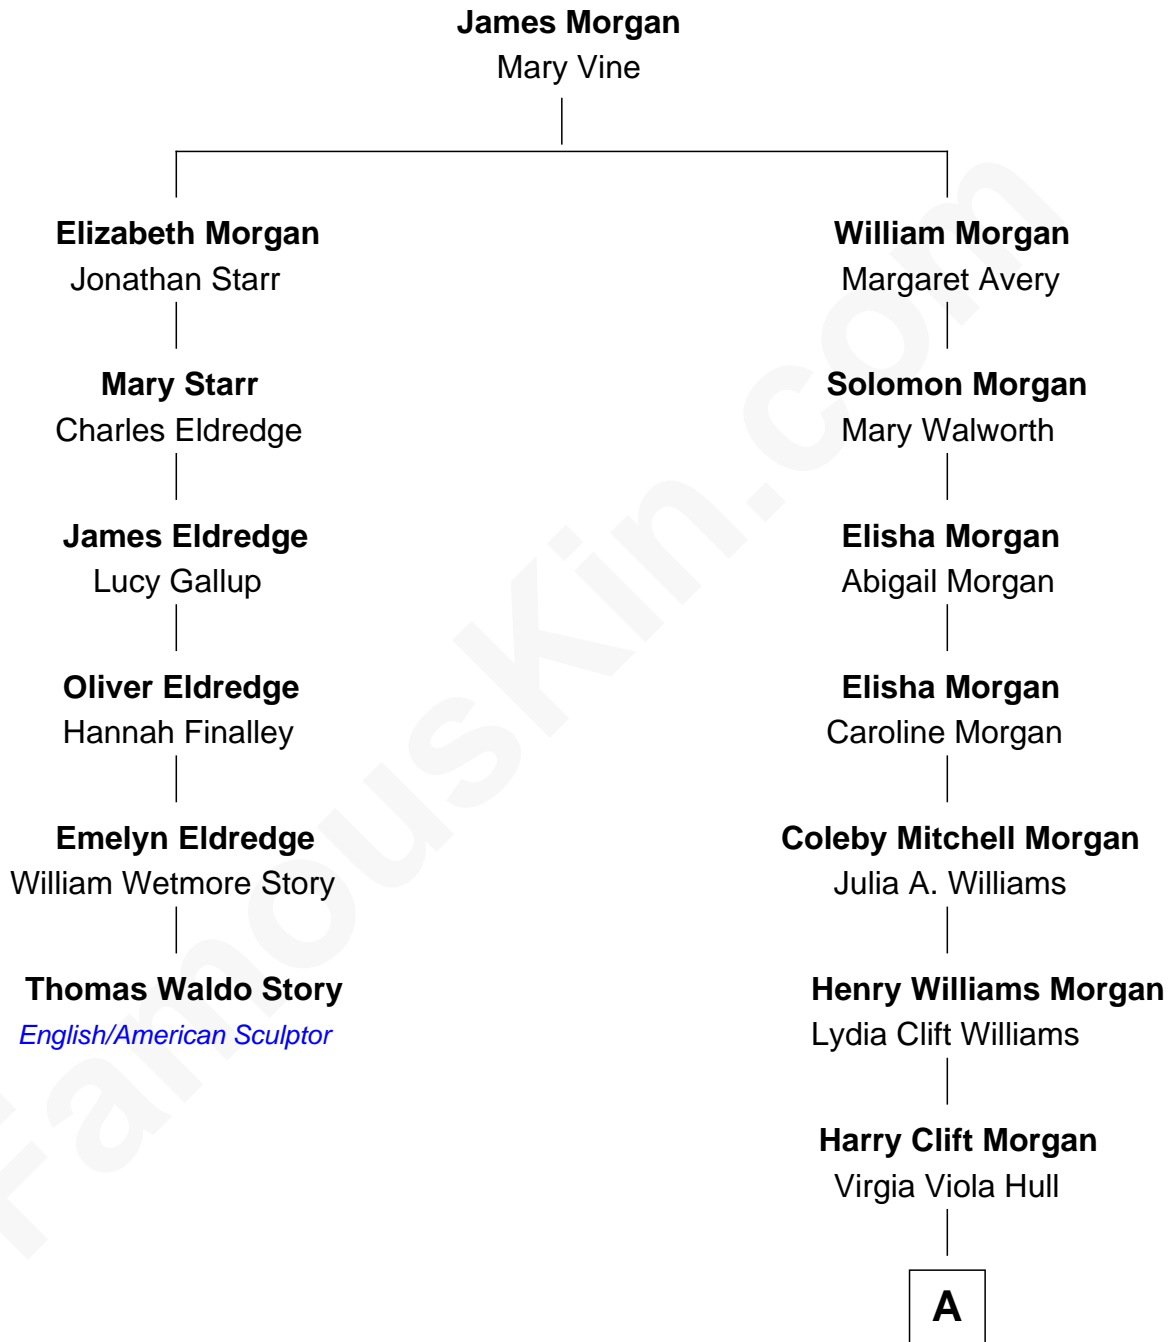

FamousKin.com
Relationship Chart of
Thomas Waldo Story
English/American Sculptor

5th cousin 4 times removed of

Gretchen Mol
TV and Movie Actress

A

Henry Williams Morgan

Beatrix Chappuis

Janet Morgan

James Curtis Mol

Gretchen Mol

TV and Movie Actress

FamousKin.com