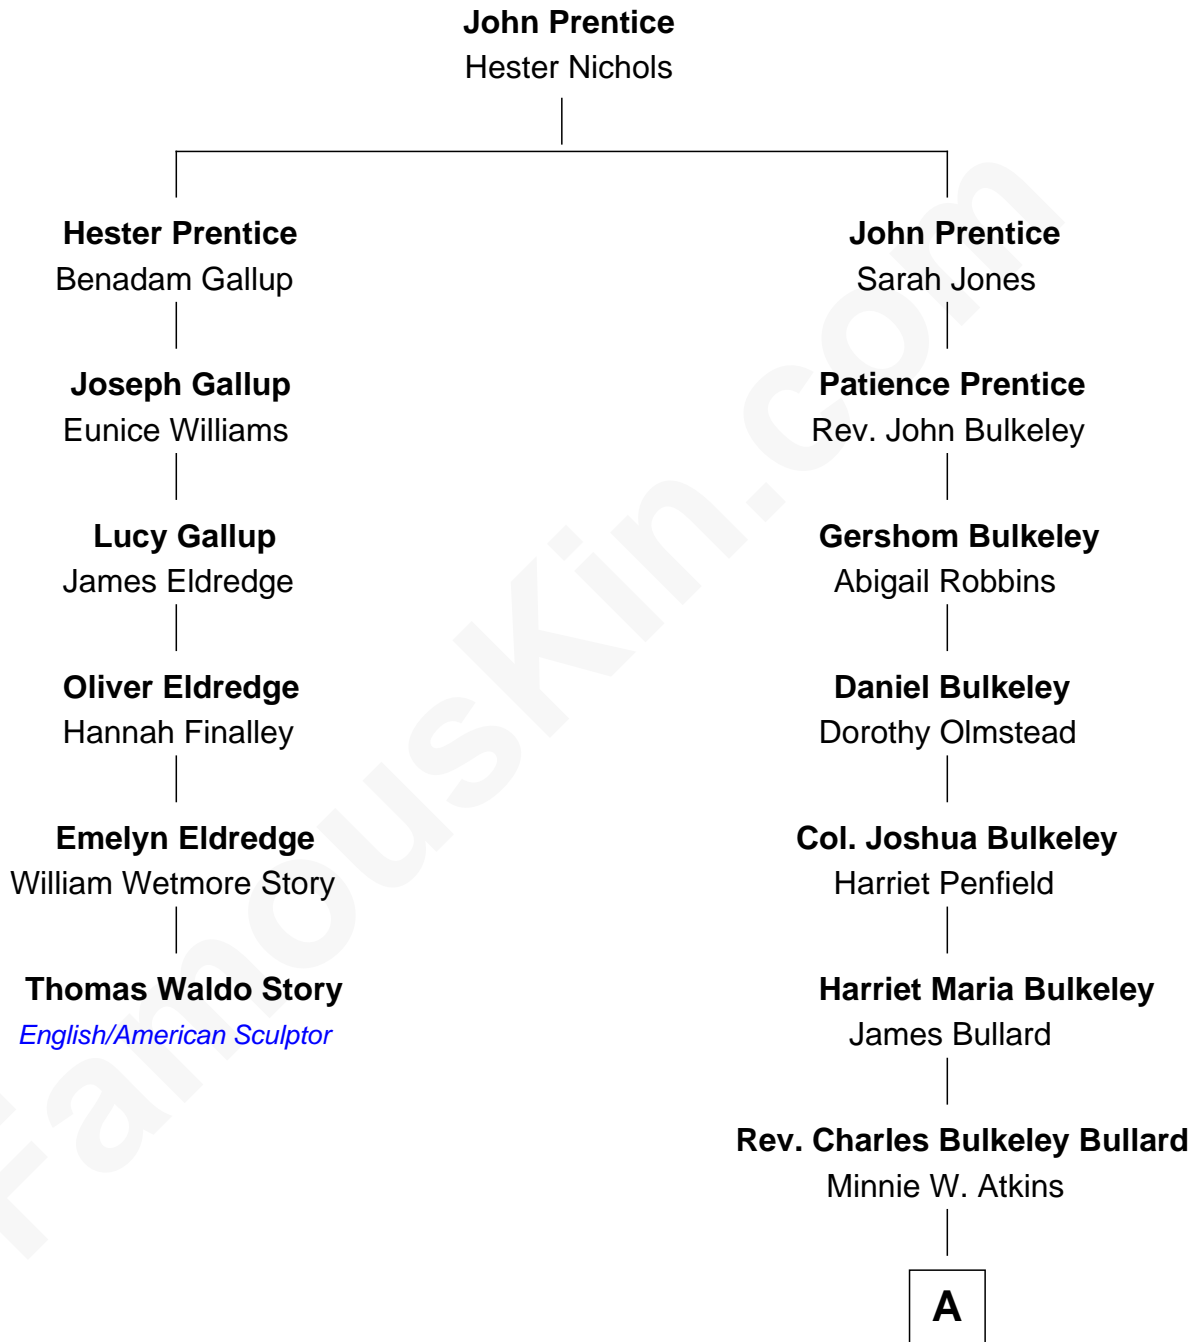

**FamousKin.com**  
**Relationship Chart of**  
**Thomas Waldo Story**  
*English/American Sculptor*

**5th cousin 5 times removed of**  
**Michael Bennet**  
*U.S. Senator from Colorado*

**A**

—  
**Helen Bulkley Bullard**  
Farrand Northrop Benedict