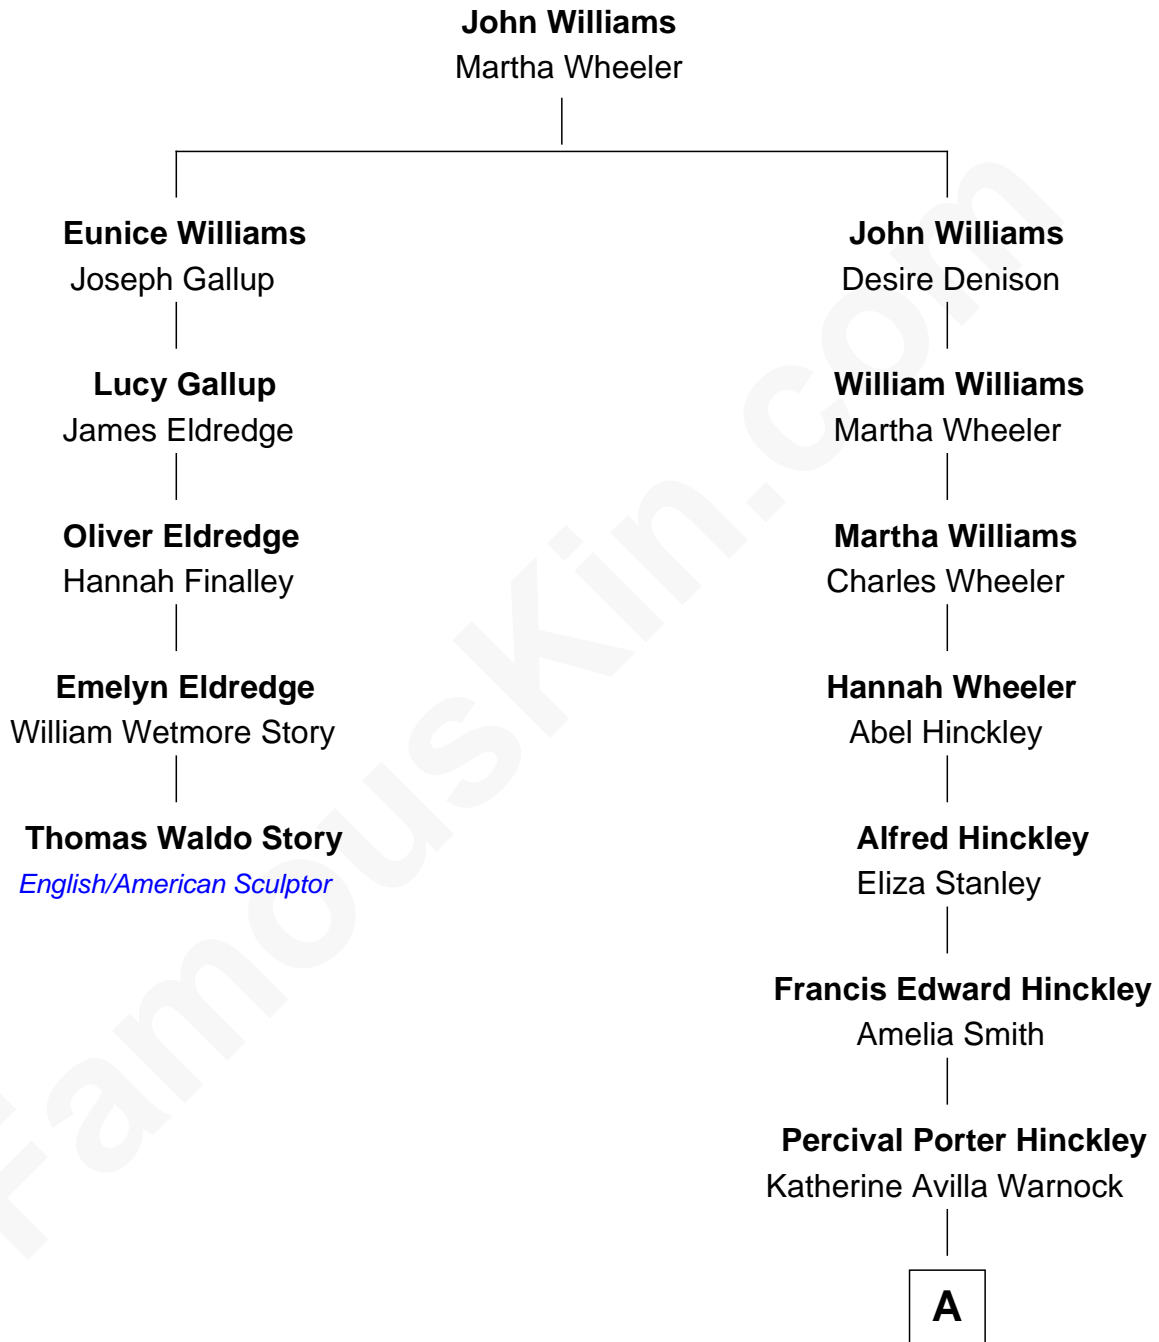

# FamousKin.com Relationship Chart of

**Thomas Waldo Story**  
*English/American Sculptor*

4th cousin 4 times removed of

**John Hinckley, Jr.**  
*Shot President Ronald Reagan*

**A**

|  
**John Warnock Hinckley**

Jo Ann Moore

|  
**John Hinckley, Jr.**

*Shot President Ronald Reagan*

FamousKin.com