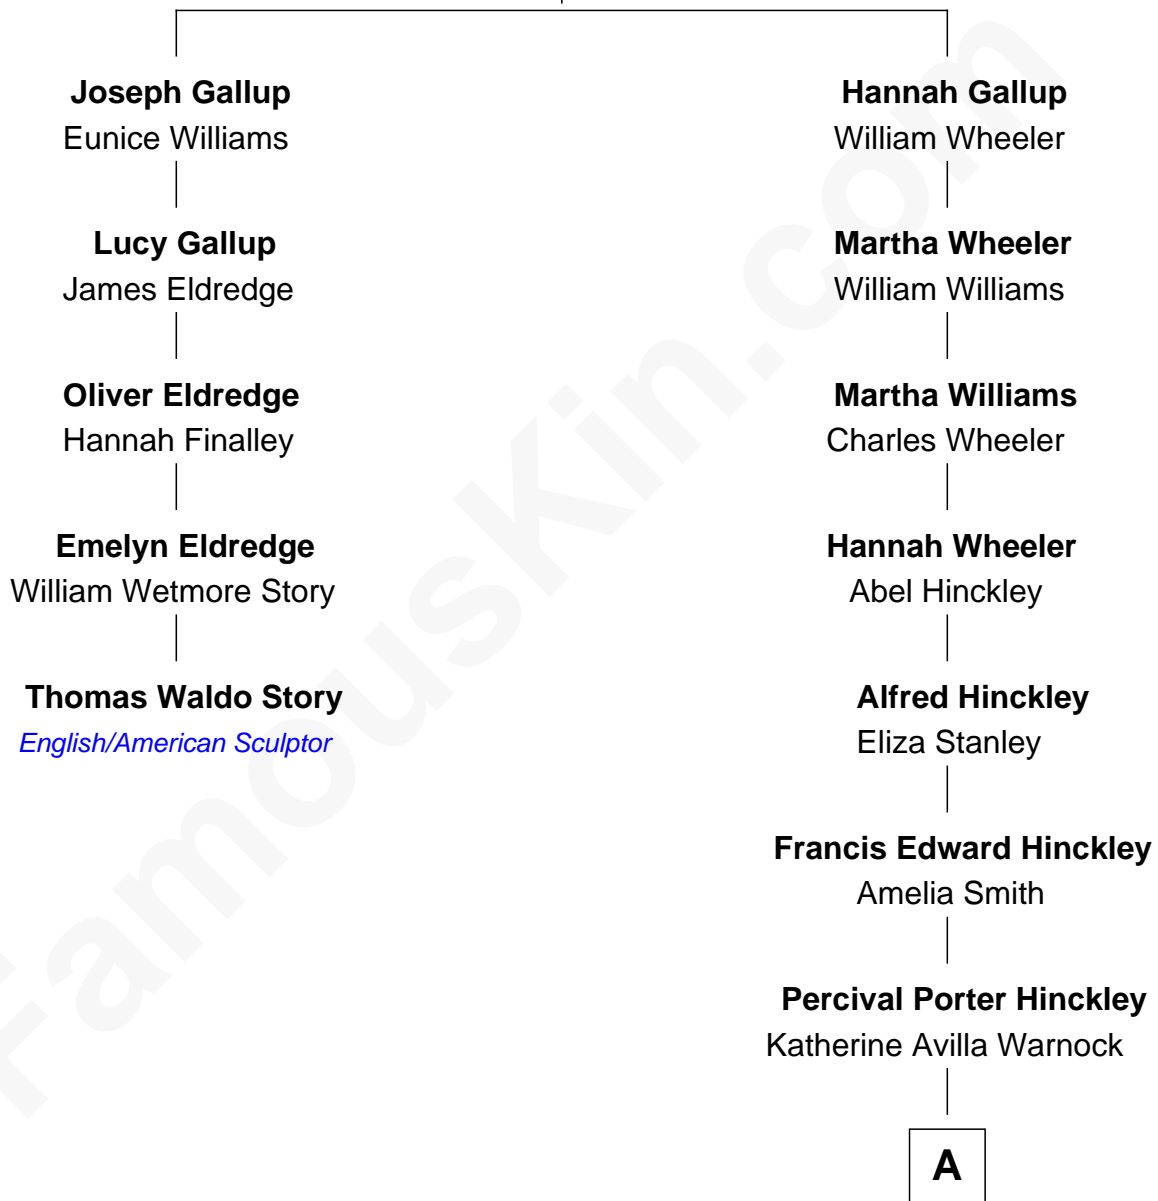

FamousKin.com Relationship Chart of

Thomas Waldo Story
English/American Sculptor

4th cousin 4 times removed of

John Hinckley, Jr.
Shot President Ronald Reagan

Benadam Gallup
Hester Prentice

A

|
John Warnock Hinckley

Jo Ann Moore

|
John Hinckley, Jr.

Shot President Ronald Reagan

FamousKin.com