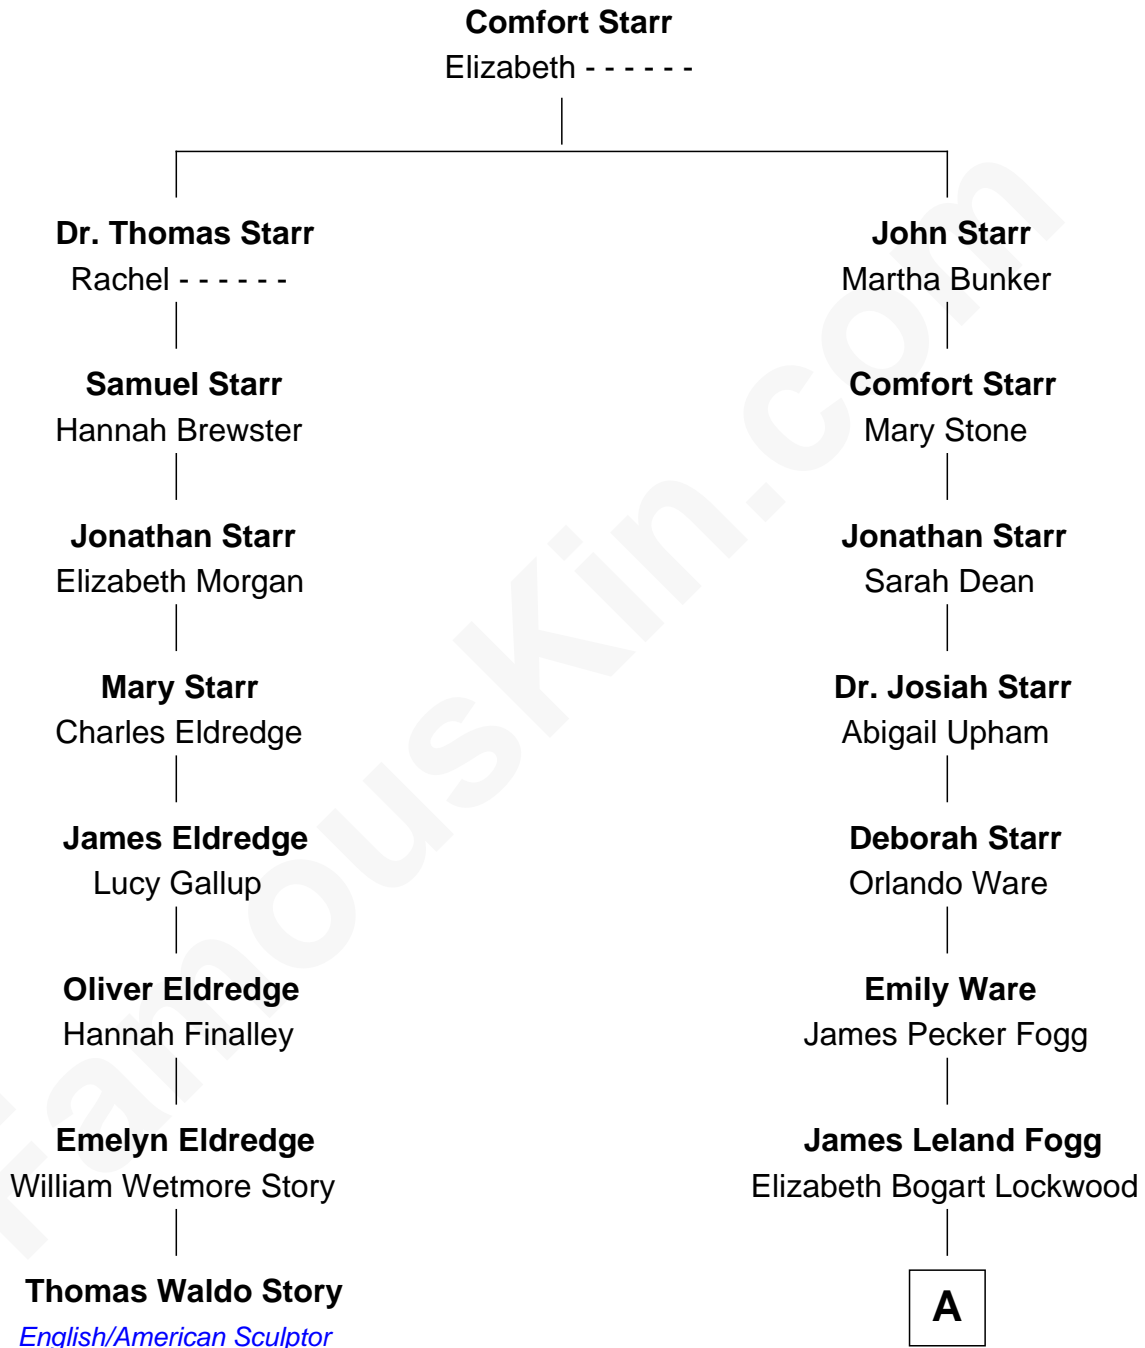

**FamousKin.com**  
**Relationship Chart of**  
**Thomas Waldo Story**  
*English/American Sculptor*

7th cousin 1 time removed of

**Margaret Mead**  
*Cultural Anthropologist*

FamousKin.com