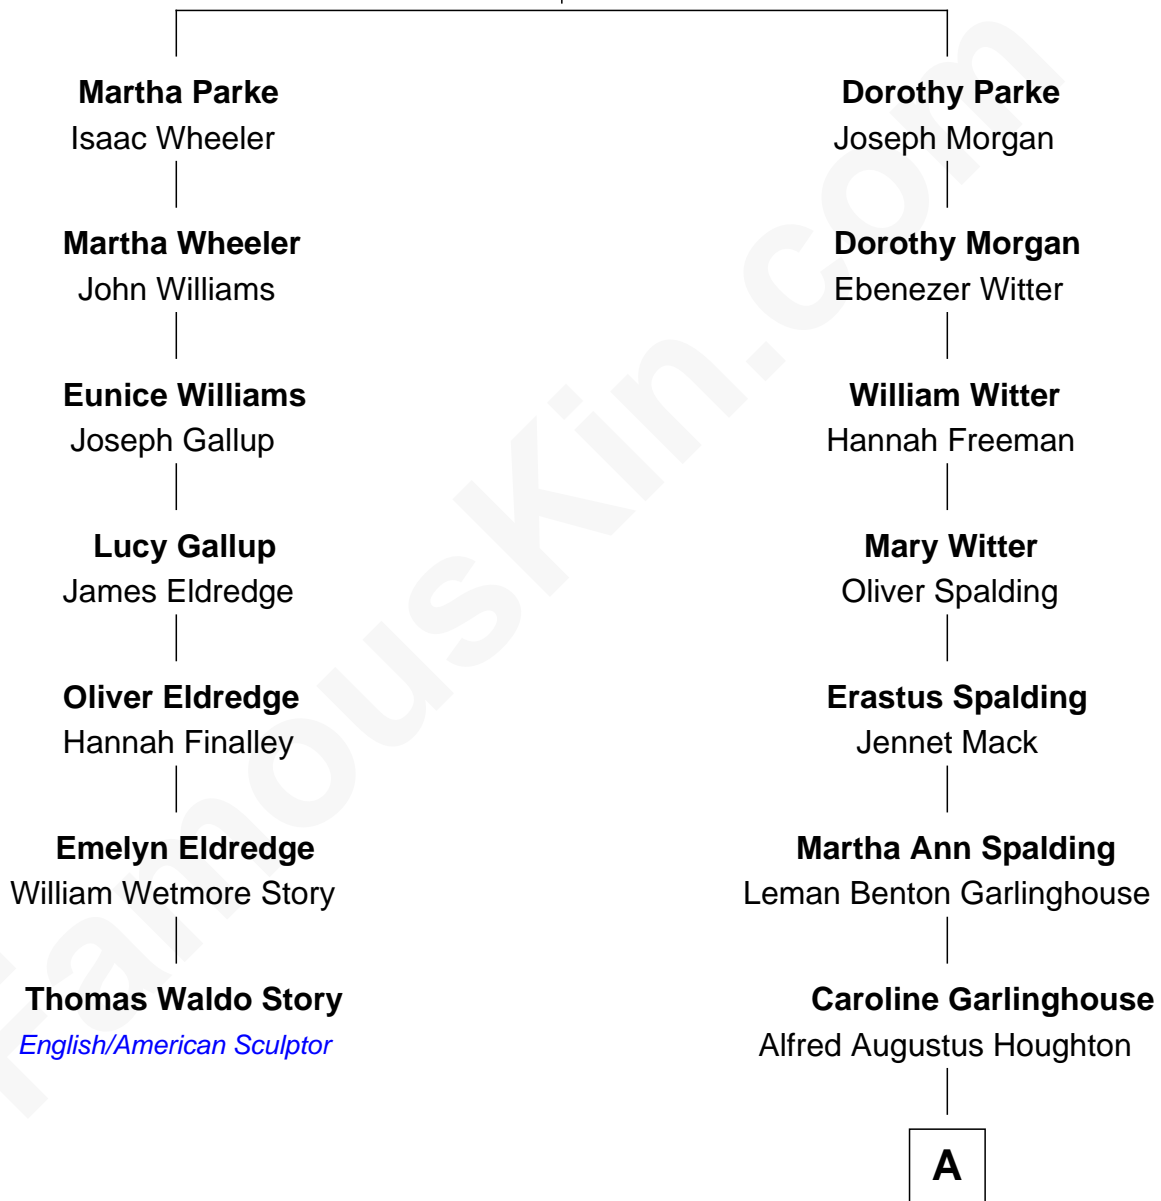

FamousKin.com

Relationship Chart of

Thomas Waldo Story
English/American Sculptor

6th cousin 2 times removed of

Katharine Hepburn
Movie Actress

Thomas Parke
Dorothy Thompson

A

|
Katharine Martha Houghton

Thomas Norval Hepburn

|
Katharine Hepburn

Movie Actress

FamousKin.com