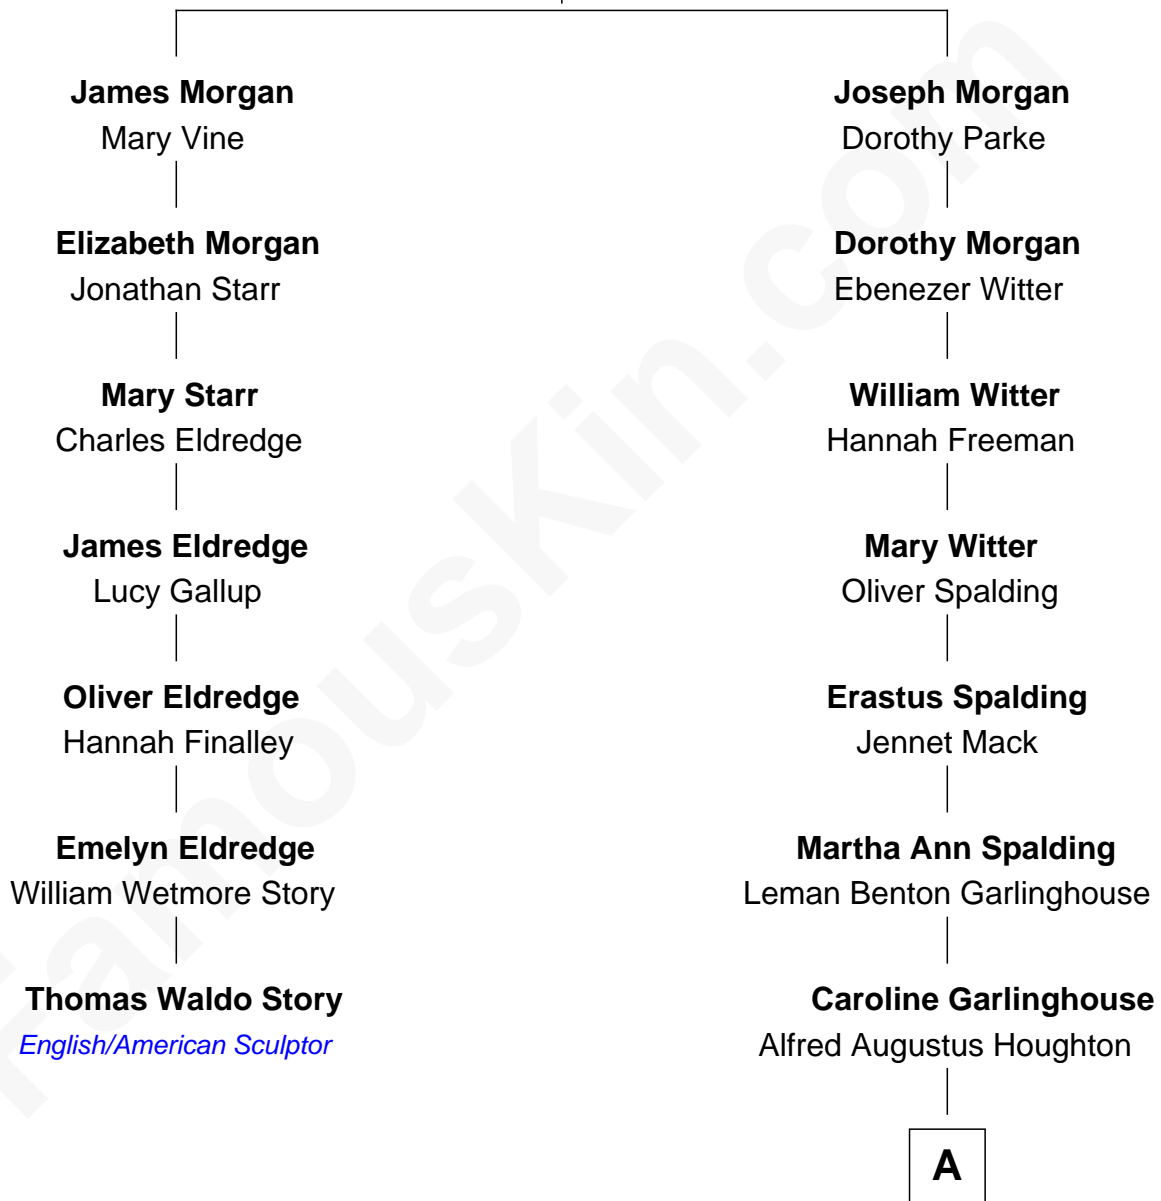

## Relationship Chart of

**Thomas Waldo Story**  
English/American Sculptor

6th cousin 2 times removed of

**Katharine Hepburn**  
Movie Actress

**James Morgan**  
Margery Hill

A

|  
**Katharine Martha Houghton**