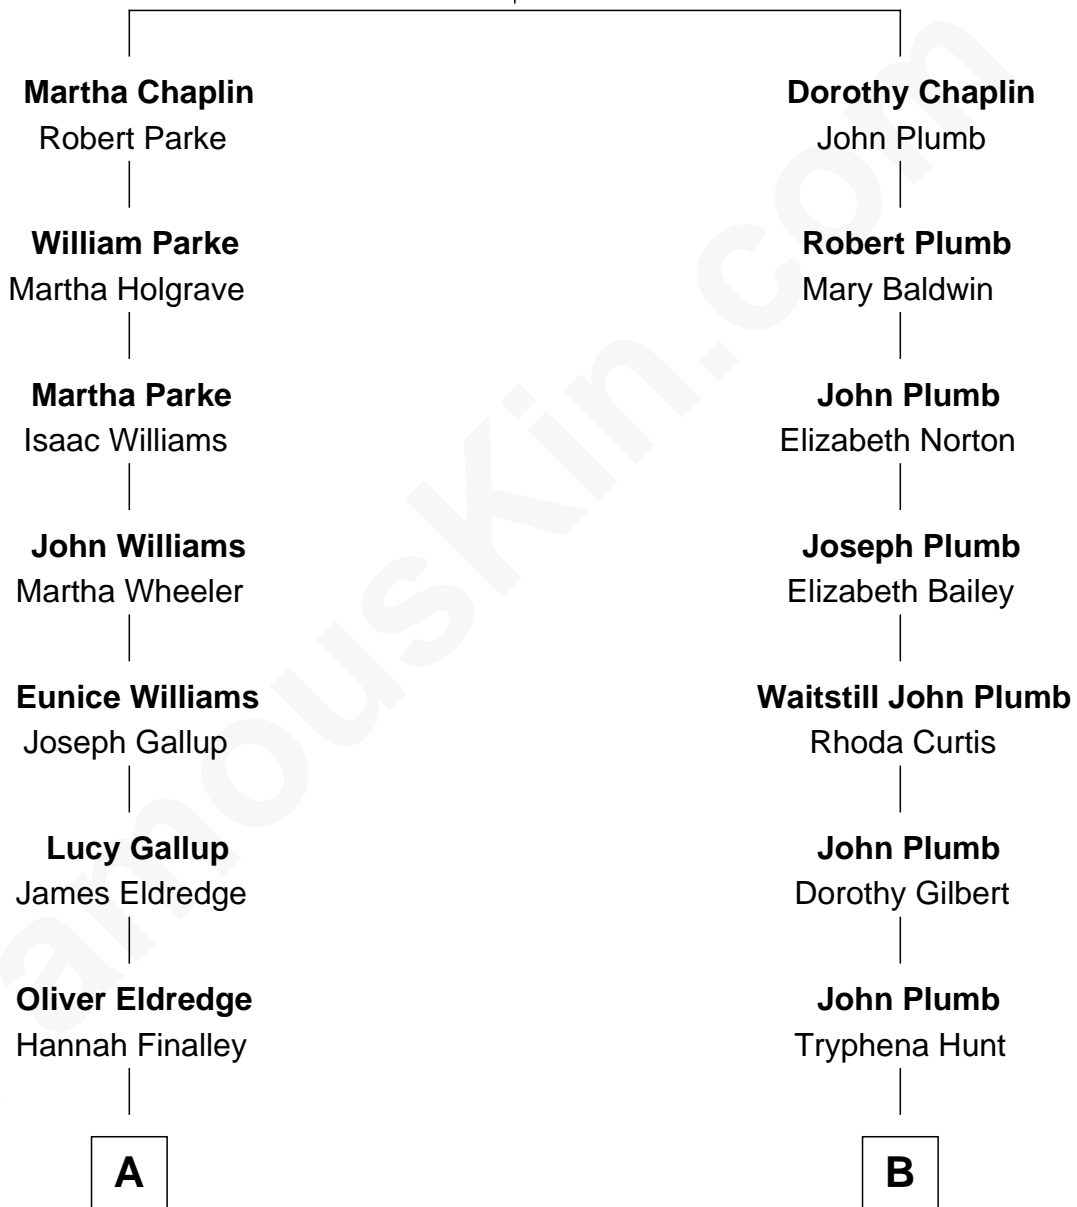

# FamousKin.com Relationship Chart of

**Thomas Waldo Story**  
*English/American Sculptor*

8th cousin 3 times removed of

**Ernest Hemingway**  
*Author of The Sun Also Rises*

**William Chaplin**  
Agnes Holborough

**A**

**Emelyn Eldredge**  
William Wetmore Story

**Thomas Waldo Story**  
*English/American Sculptor*

**B**

**Sarah Plumb**  
Samuel Edmonds

**John Wesley Edmonds**  
Margaret Miller

**Adelaide Edmonds**  
Anson Tyler Hemingway