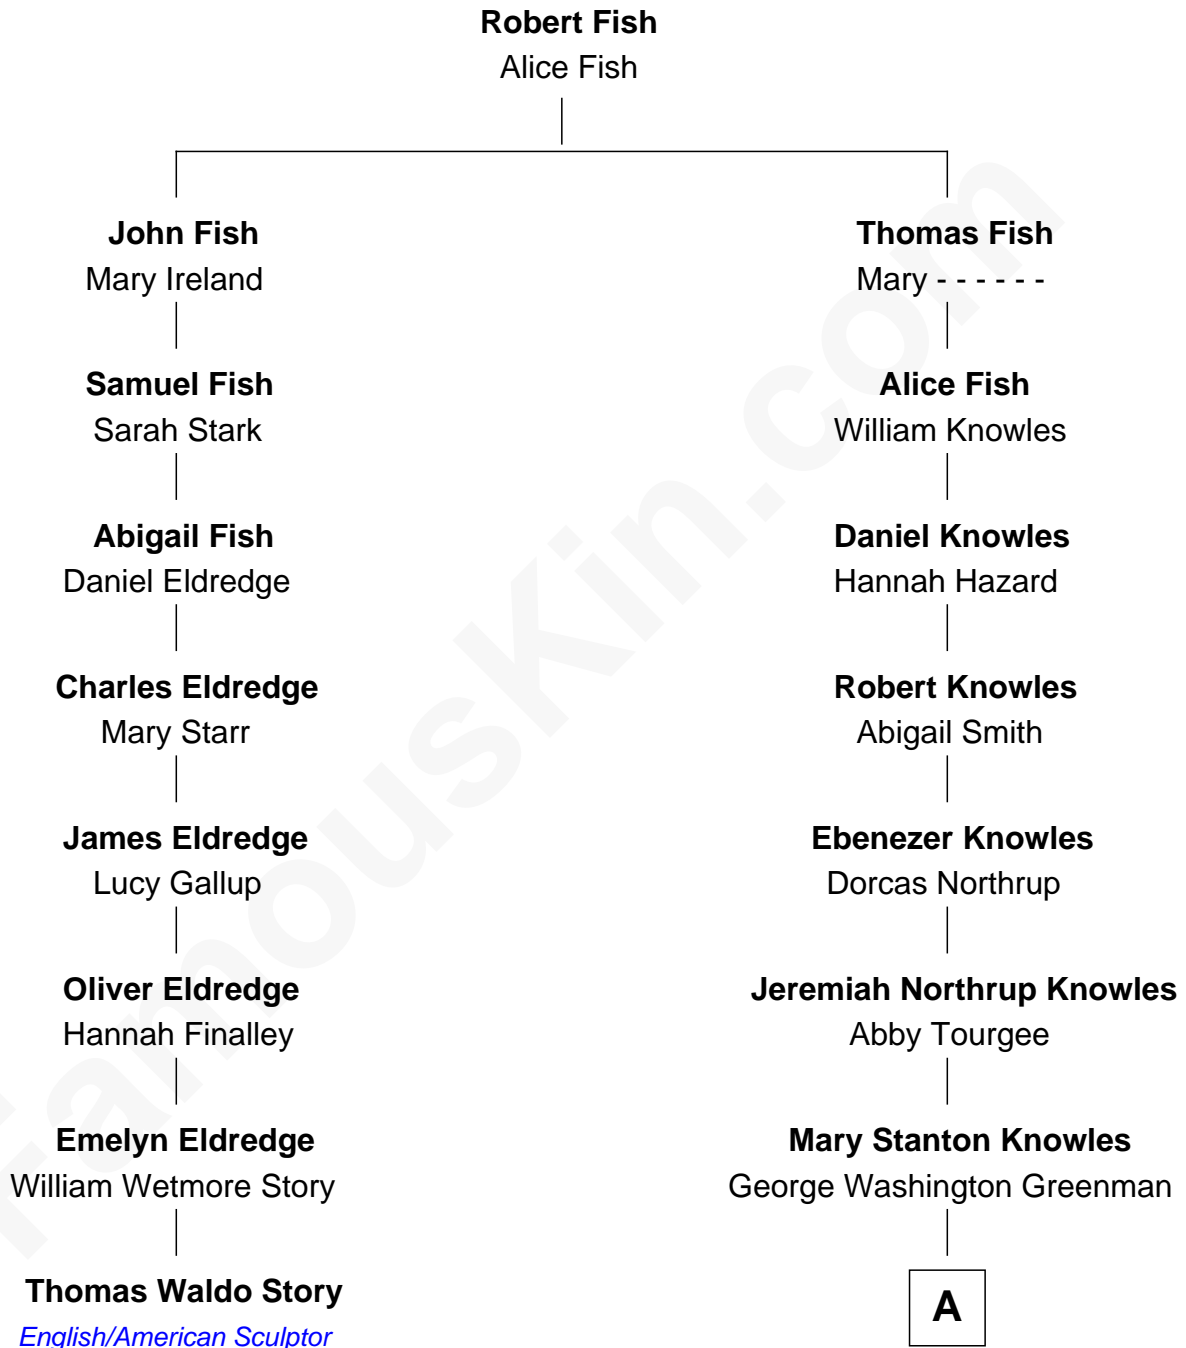

## Relationship Chart of

### Thomas Waldo Story

English/American Sculptor

7th cousin 4 times removed of

**Charlie Day**  
TV and Movie Actor

A

**John A. Greenman**

Ida Lilla Bradley

**Adelaide Maria Greenman**

Reuben Wallace Peckham

**Dr. Lawton Parker Greenman Peckham**

Katharine Hartwell Austin

**Mary Adelaide Peckham**

Thomas Charles Day

**Charlie Day**

*TV and Movie Actor*