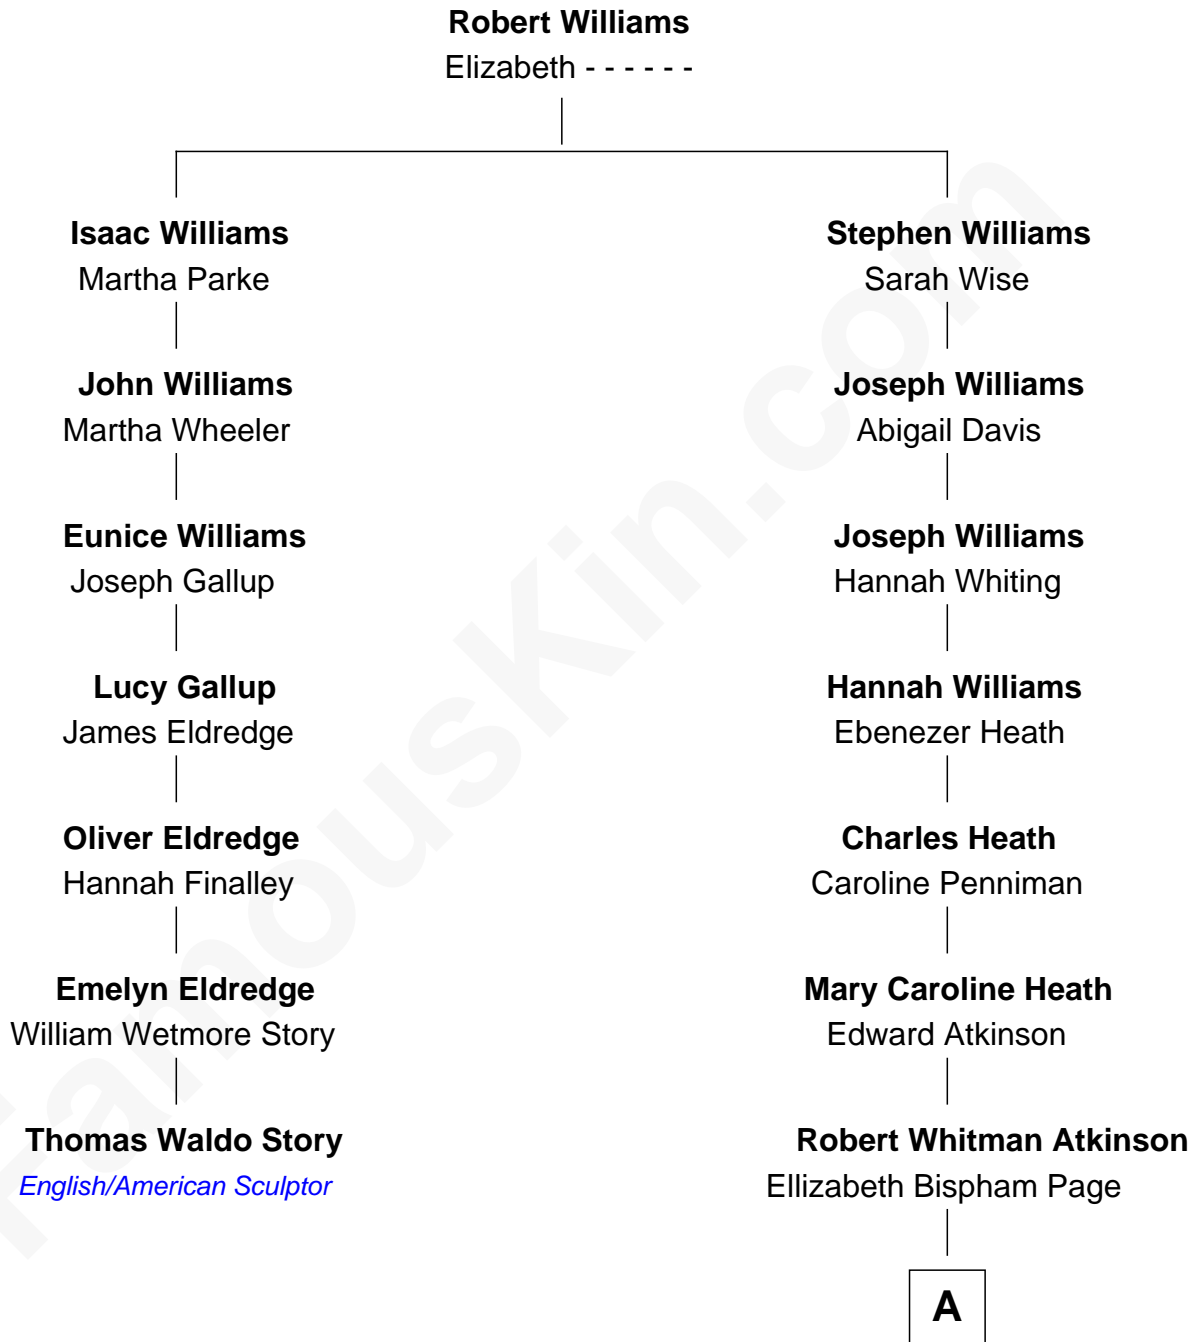

**FamousKin.com**  
**Relationship Chart of**  
**Thomas Waldo Story**  
*English/American Sculptor*

**6th cousin 2 times removed of**  
**Sam Waterston**  
*Stage, TV and Movie Actor*

A

Alice Tucker Atkinson  
George Chychele Waterston

Sam Waterston  
*Stage, TV and Movie Actor*

FamousKin.com