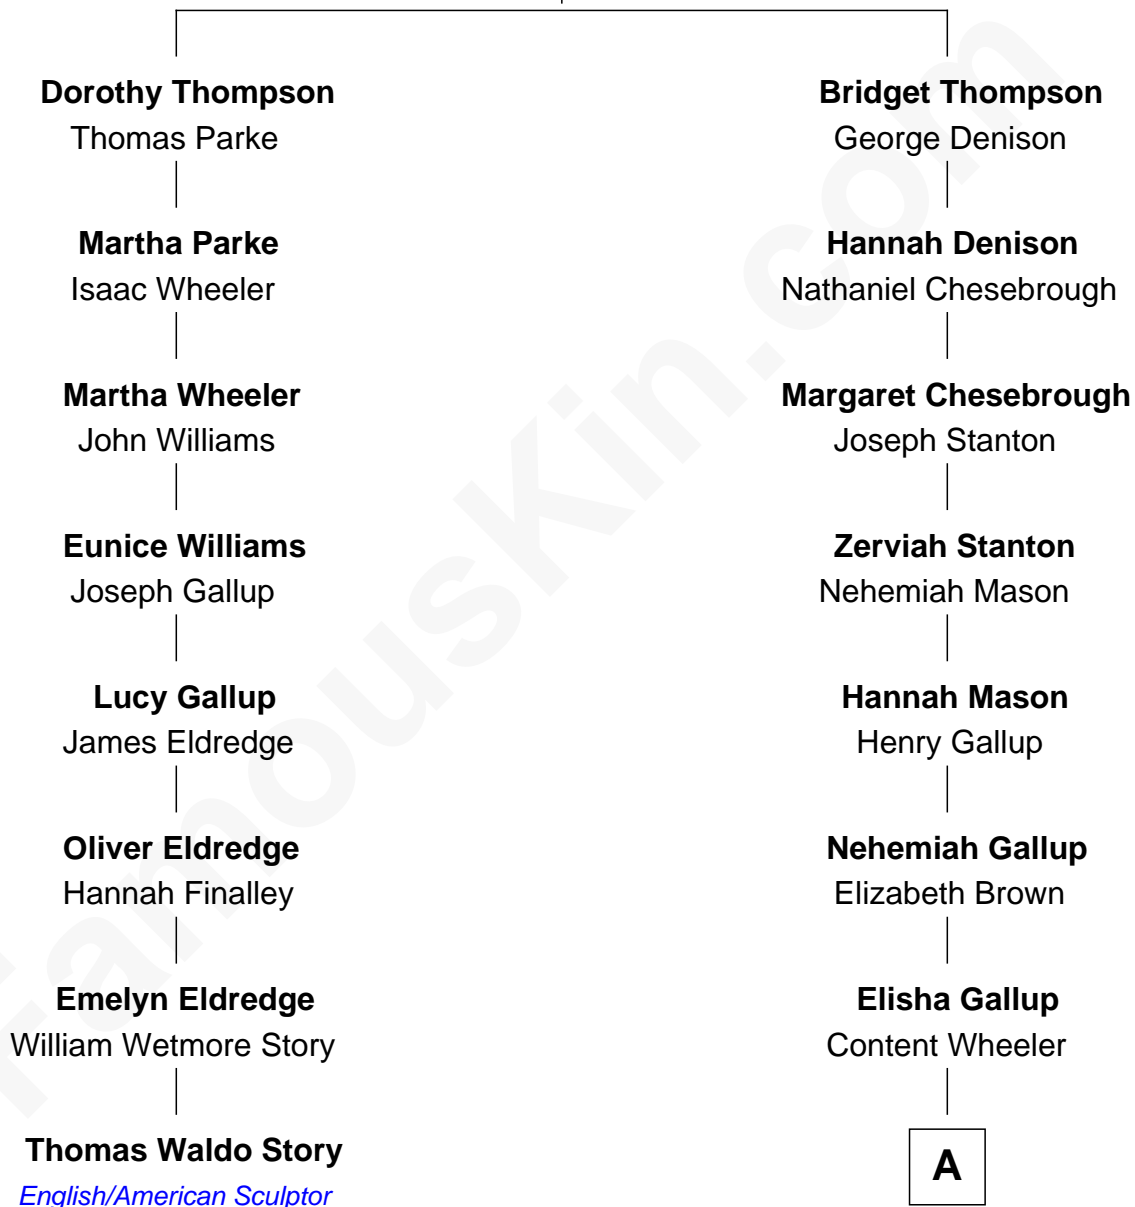

FamousKin.com

Relationship Chart of

Thomas Waldo Story

English/American Sculptor

7th cousin 5 times removed of

Timothy Hutton
TV and Movie Actor

John Thompson
Alice Freeman

A