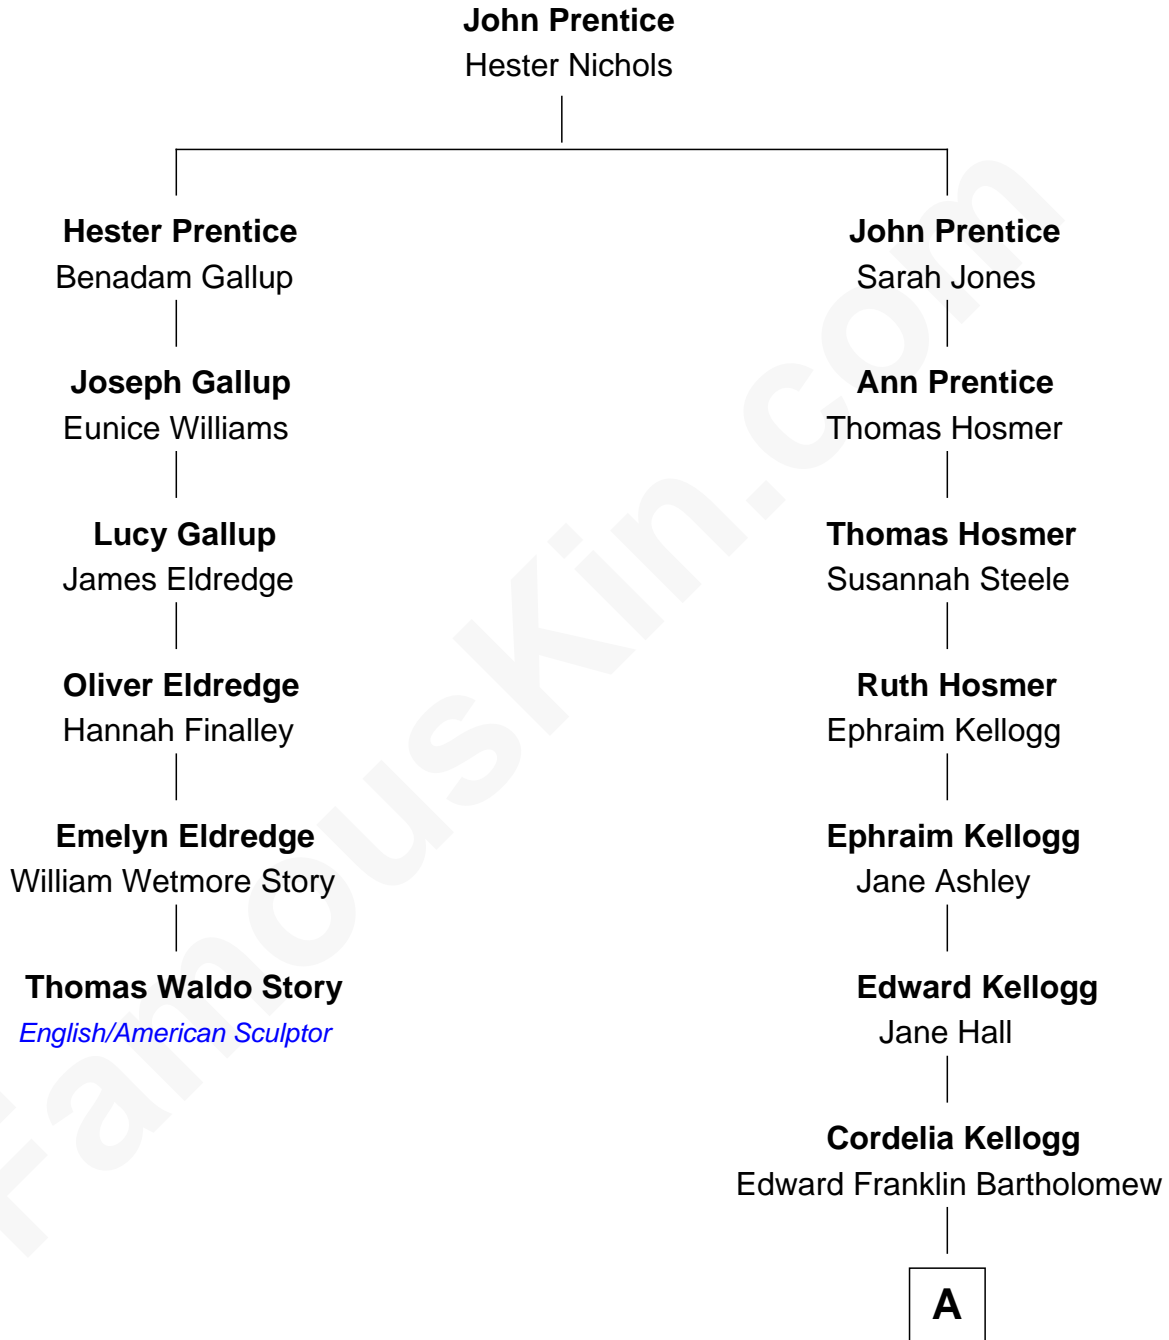

**FamousKin.com**  
**Relationship Chart of**  
**Thomas Waldo Story**  
*English/American Sculptor*

5th cousin 5 times removed of

**Clint Eastwood**  
*TV & Film Actor and Director*

**A**

|  
**Sophia Aurelia Bartholomew**

Charles Claude Runner

|  
**Waldo Errol Runner**

Virginia May McClanahan

|  
**Margaret Ruth Runner**

Clinton Eastwood

|  
**Clint Eastwood**

*TV & Film Actor and Director*

FamousKin.com