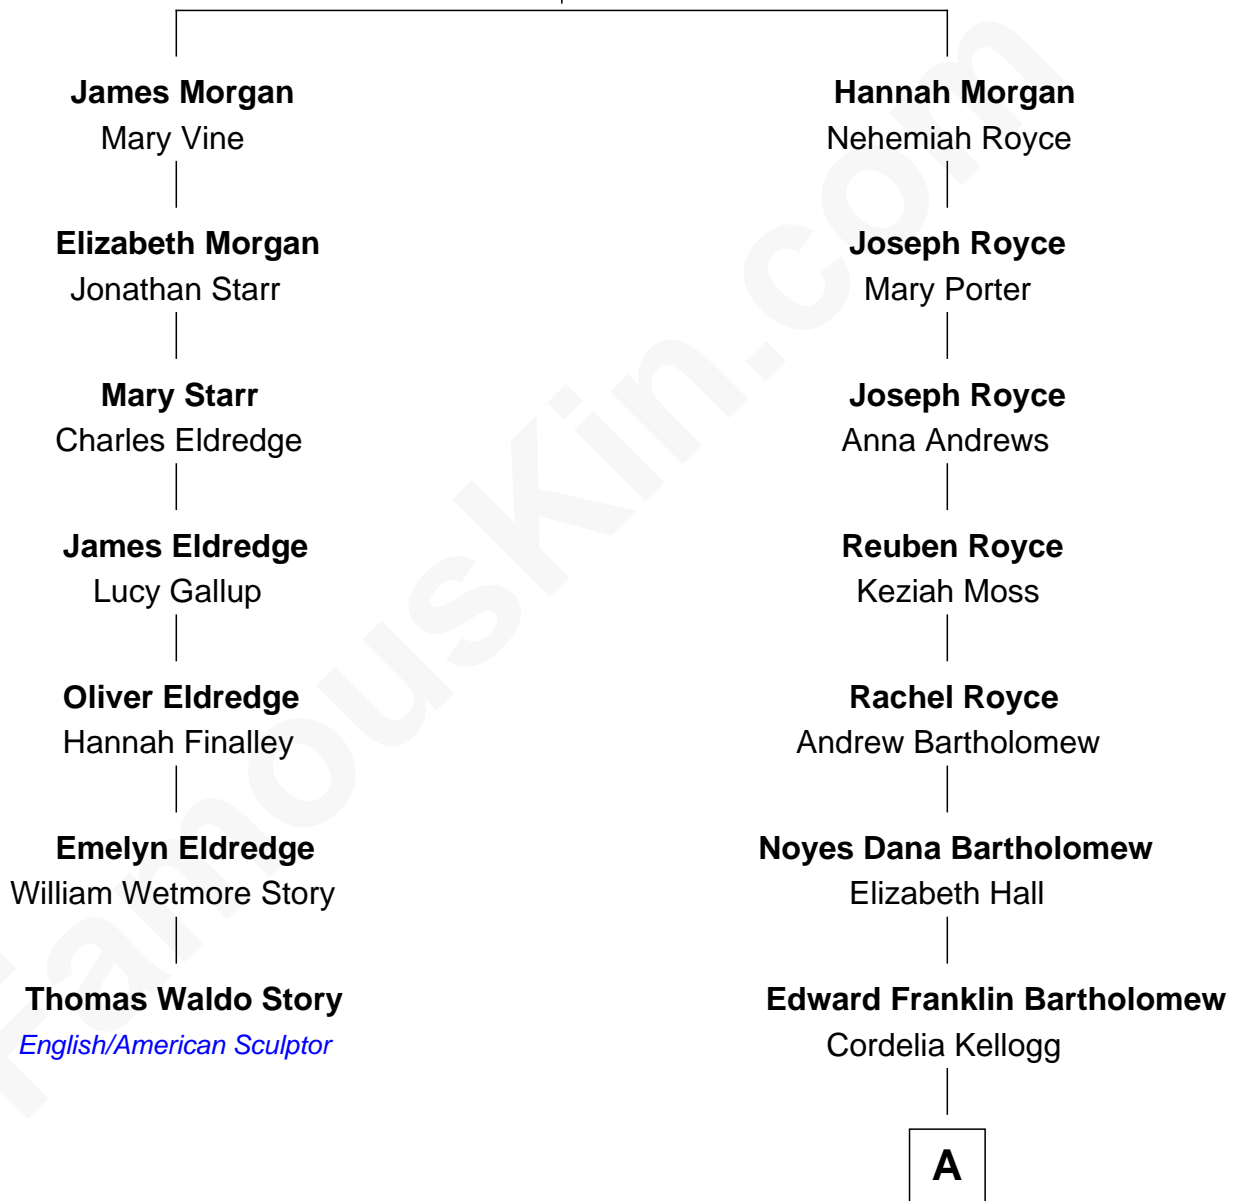

FamousKin.com Relationship Chart of

Thomas Waldo Story
English/American Sculptor

6th cousin 4 times removed of

Clint Eastwood
TV & Film Actor and Director

James Morgan
Margery Hill

A

|
Sophia Aurelia Bartholomew

Charles Claude Runner

|
Waldo Errol Runner

Virginia May McClanahan

|
Margaret Ruth Runner

Clinton Eastwood

|
Clint Eastwood

TV & Film Actor and Director

FamousKin.com