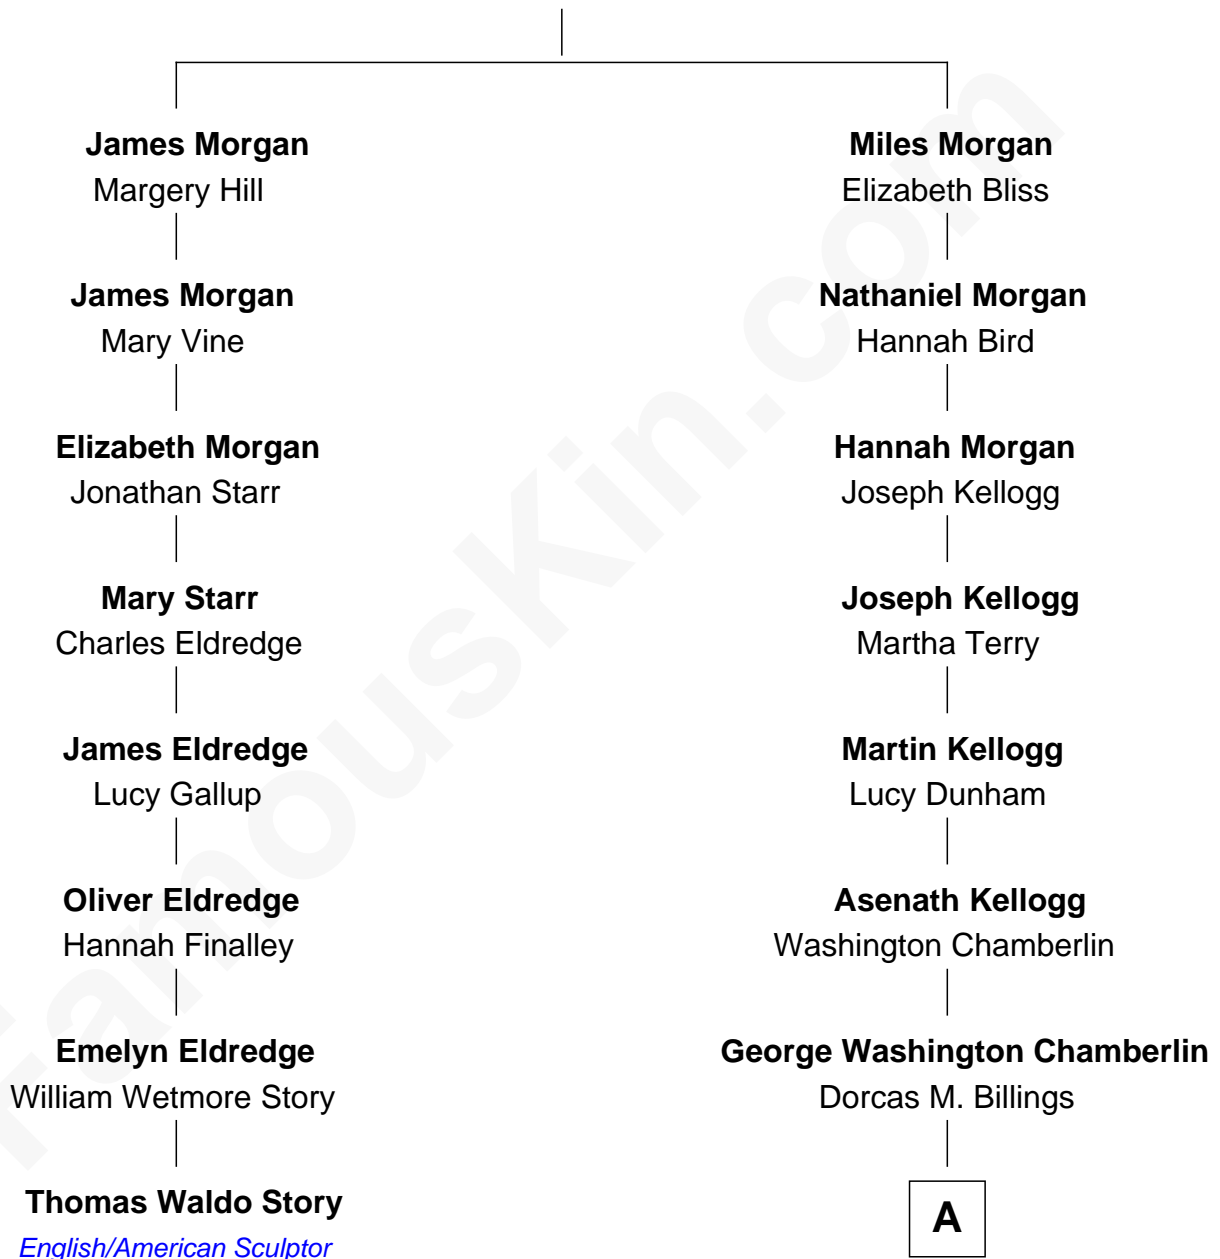

FamousKin.com Relationship Chart of

Thomas Waldo Story
English/American Sculptor

7th cousin 5 times removed of

Shannon Woodward
TV and Movie Actress

William Morgan

A

Emma Dorcas Chamberlin

James Benton Woodward

Willis Benton Woodward

Friedericke M. Steuer

Roy Colefax Woodward

Edna Mary Doty

Gary Allen Woodward

Norma Corrine Swedlund

Steven Gary Woodward

Kathleen Andrea West

Shannon Woodward

TV and Movie Actress