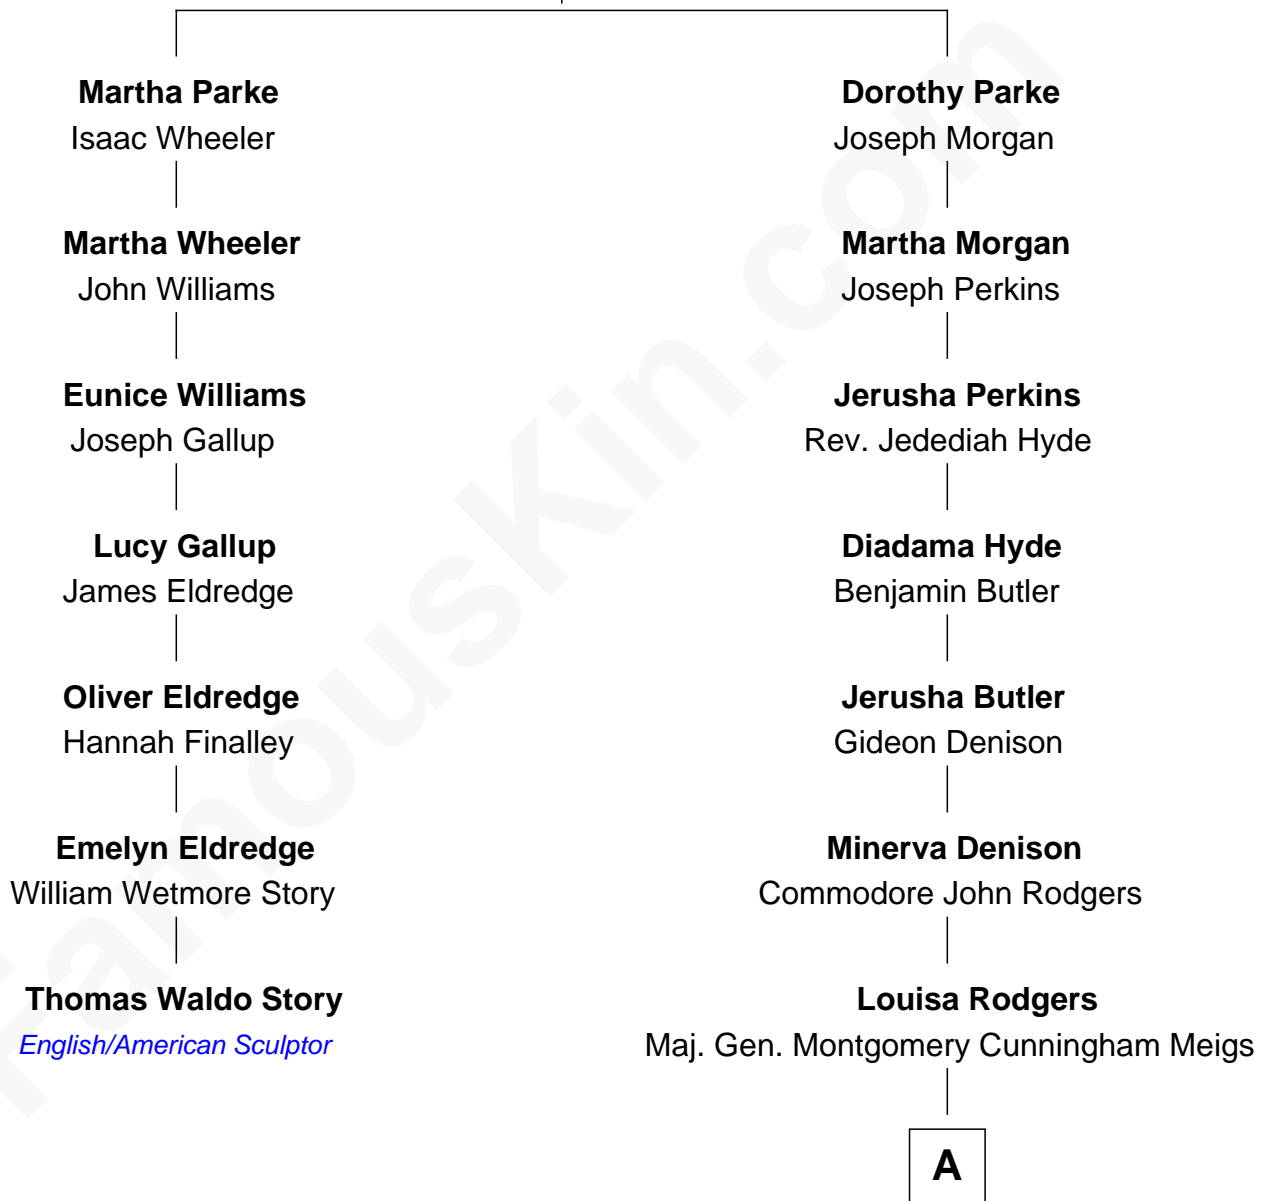

FamousKin.com Relationship Chart of

Thomas Waldo Story
English/American Sculptor

6th cousin 5 times removed of

Parker Stevenson
TV and Movie Actor

Thomas Parke
Dorothy Thompson

A

—
Mary Montgomery Meigs
Col. Joseph Hancock Taylor

—
Evelyn Taylor
Eli Kirk Price

—
Philip Price
Sarah Meade Harrison

—
Sarah Meade Price
Richard Stevenson Parker

—
Parker Stevenson
TV and Movie Actor

FamousKin.com