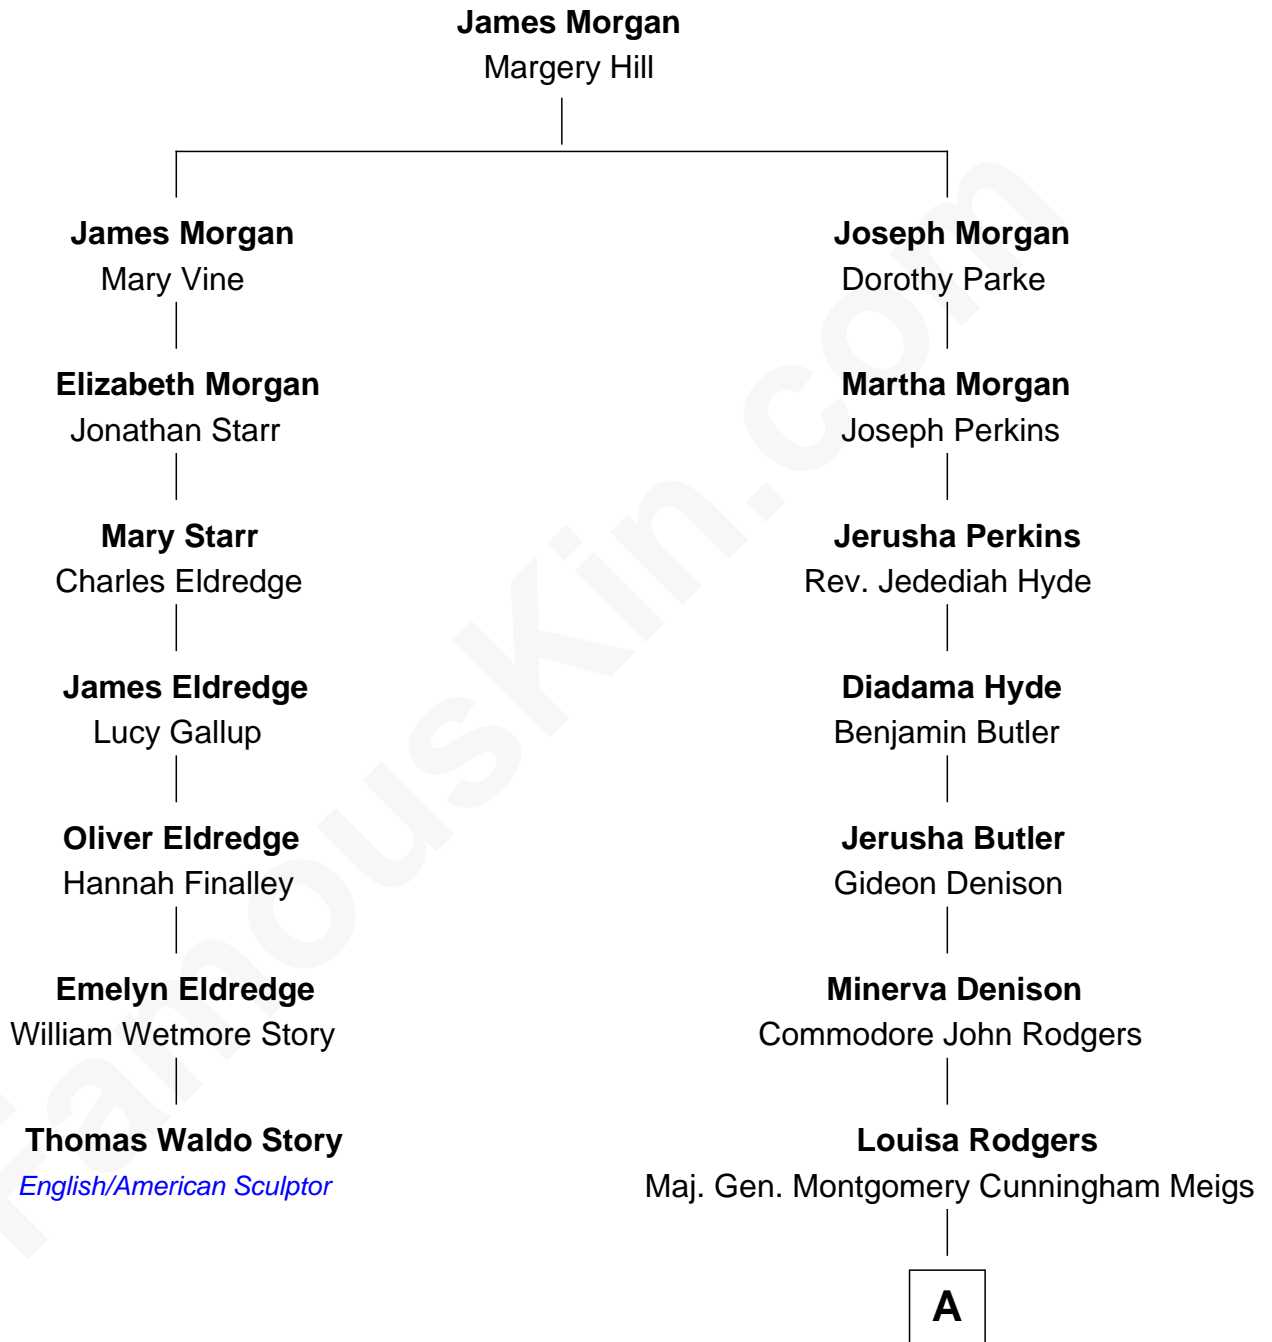

**FamousKin.com**  
**Relationship Chart of**  
**Thomas Waldo Story**  
*English/American Sculptor*

6th cousin 5 times removed of

**Parker Stevenson**  
*TV and Movie Actor*

**A**

—  
**Mary Montgomery Meigs**  
Col. Joseph Hancock Taylor

—  
**Evelyn Taylor**  
Eli Kirk Price

—  
**Philip Price**  
Sarah Meade Harrison

—  
**Sarah Meade Price**  
Richard Stevenson Parker

—  
**Parker Stevenson**  
*TV and Movie Actor*

FamousKin.com