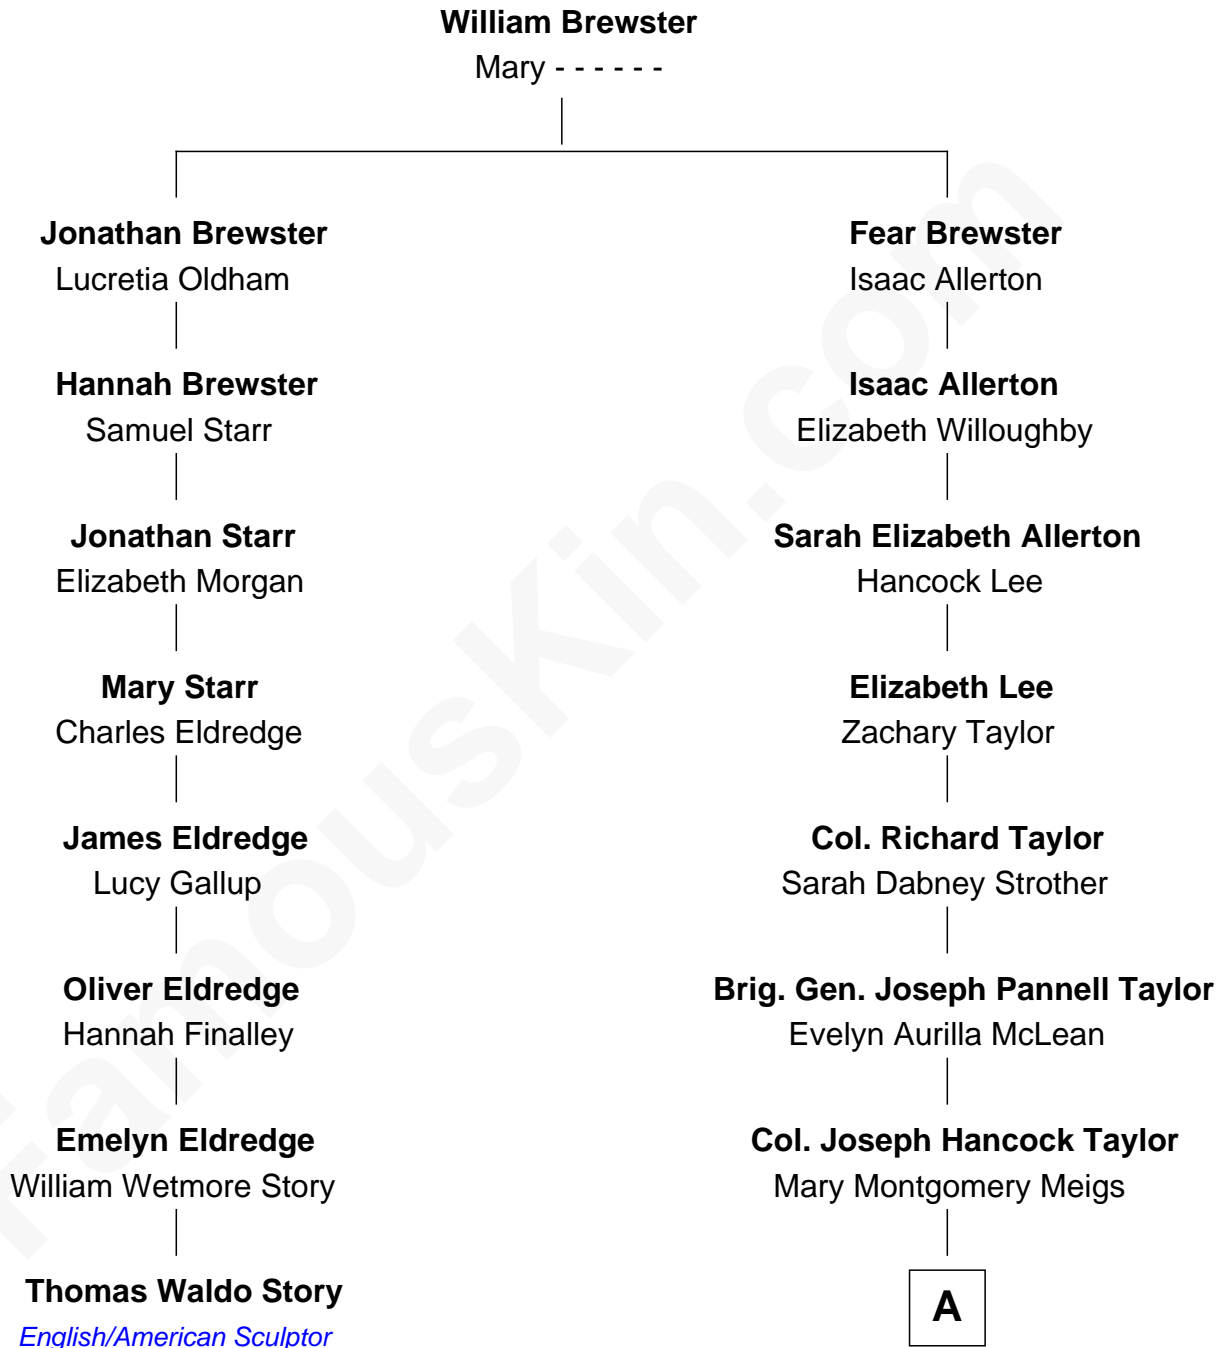

## Relationship Chart of

### Thomas Waldo Story

English/American Sculptor

7th cousin 3 times removed of

**Parker Stevenson**  
TV and Movie Actor

**A**

—  
**Evelyn Taylor**

Eli Kirk Price

—  
**Philip Price**