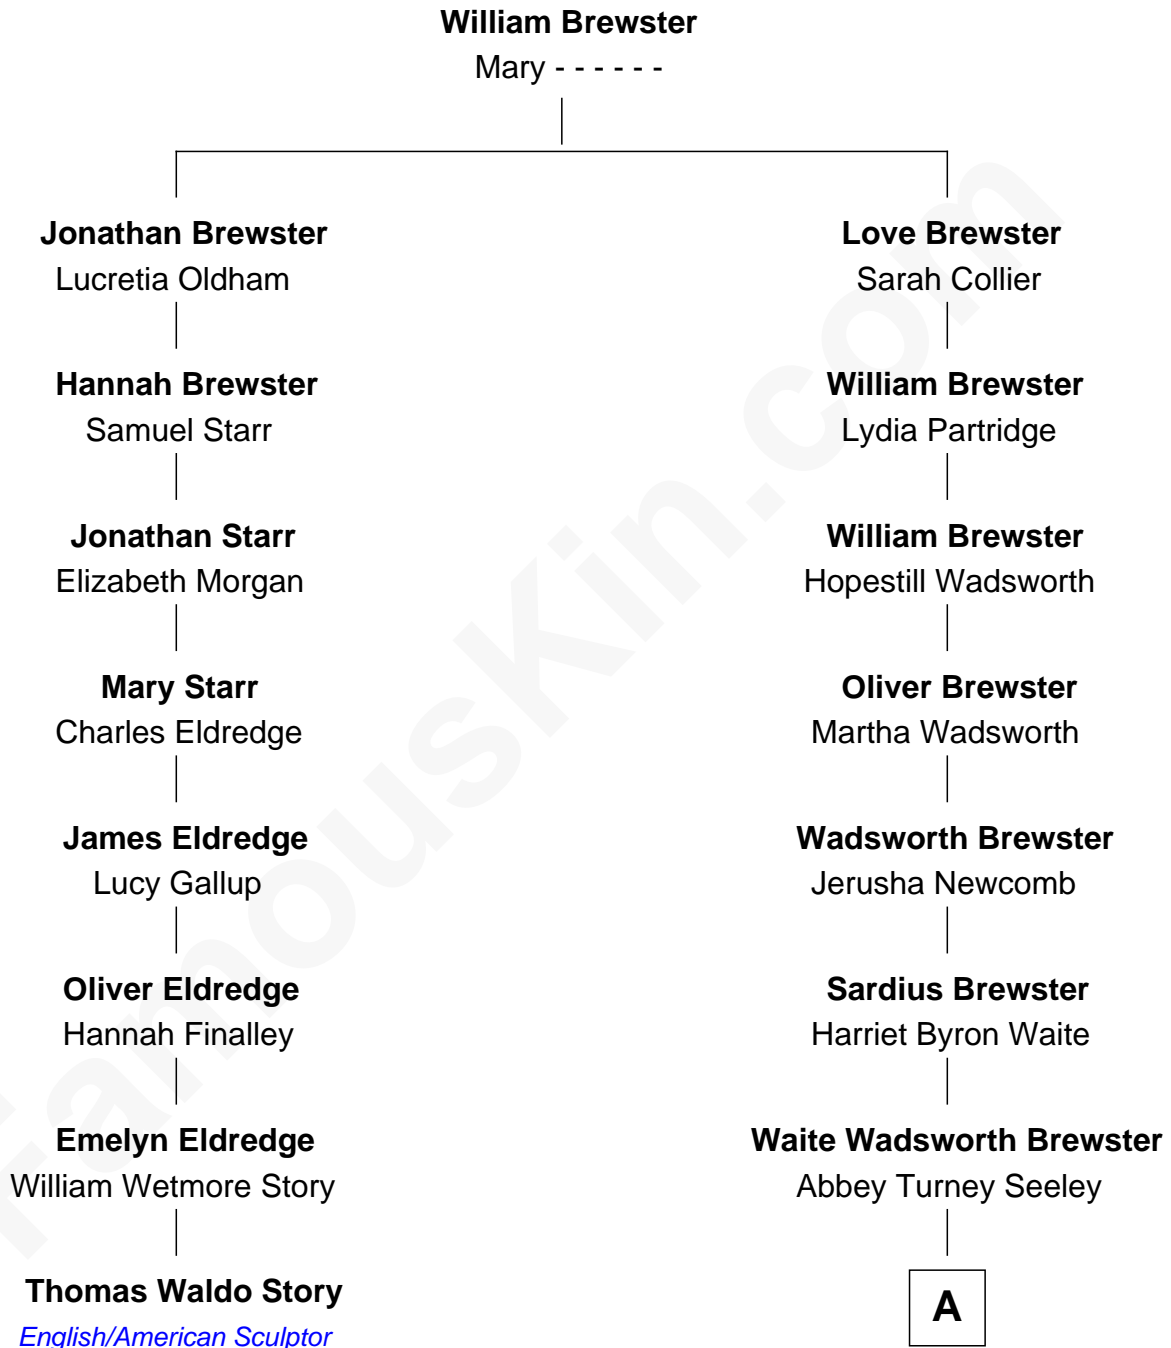

**FamousKin.com**  
**Relationship Chart of**  
**Thomas Waldo Story**  
*English/American Sculptor*

7th cousin 3 times removed of

**Diane Brewster**  
*TV and Movie Actress*

**A**

—  
**Arthur Seeley Brewster**

Annie Harriet Byard

—  
**Reginald Raymond Brewster**

Grace Anna Sloane

—  
**Phillip Sloane Brewster**

Geraldine Craddock

—  
**Diane Brewster**

*TV and Movie Actress*

FamousKin.com