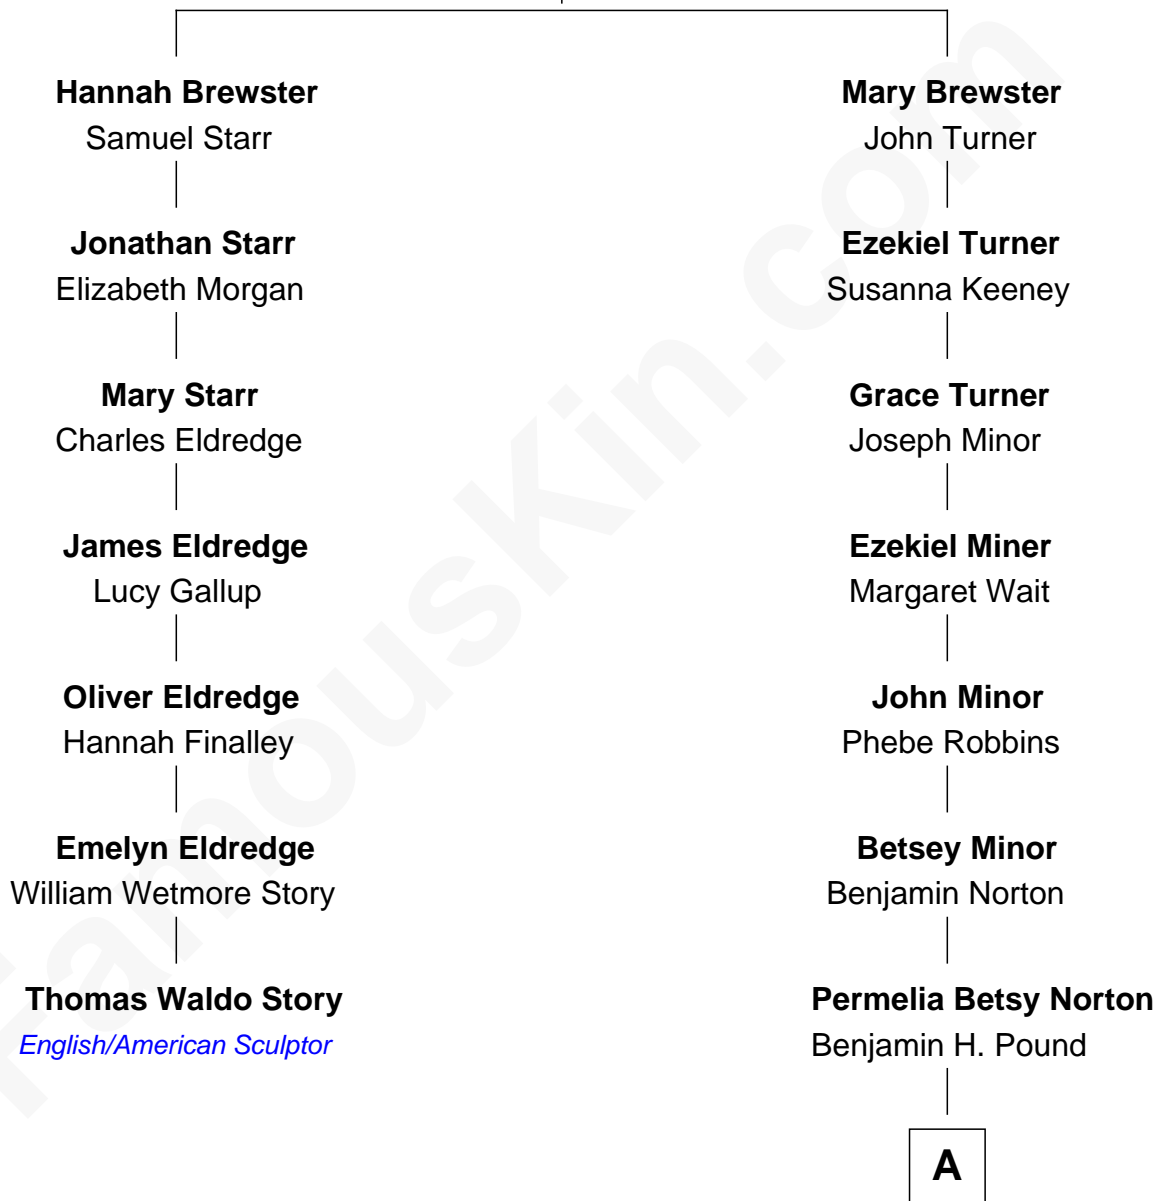

**FamousKin.com**  
**Relationship Chart of**  
**Thomas Waldo Story**  
*English/American Sculptor*

6th cousin 6 times removed of

**Taylor Lautner**  
*TV and Movie Actor*

**Jonathan Brewster**  
 Lucretia Oldham

**A**

**Adaline Eva Pound**

David Wesley Allen

**Olive F. Allen**

Frank James Nichols

**Keith Francis Nichols**

Wanda J. Yount

**Patricia Anne Nichols**