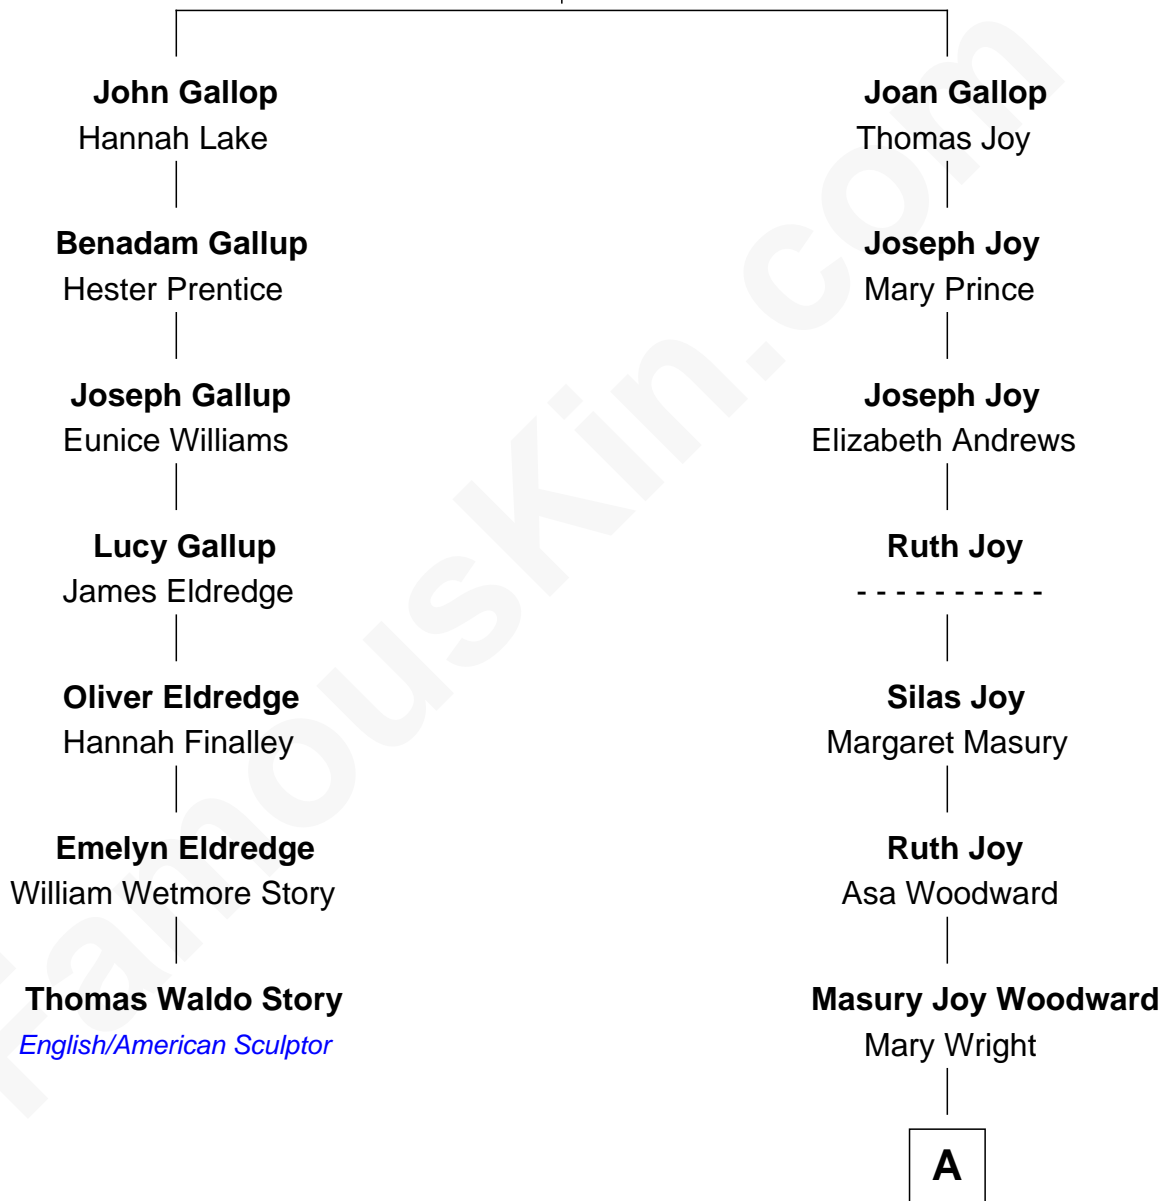

FamousKin.com Relationship Chart of

Thomas Waldo Story
English/American Sculptor

6th cousin 4 times removed of

Hugh Hefner

Founder of Playboy Magazine

John Gallop
Christobel Brushett

A

Lurena Virginia Woodward

John Arthur Householder

Lois Nina Householder

James Marston Hefner

Glenn Lucius Hefner

Grace Caroline Swanson

Hugh Hefner

Founder of Playboy Magazine