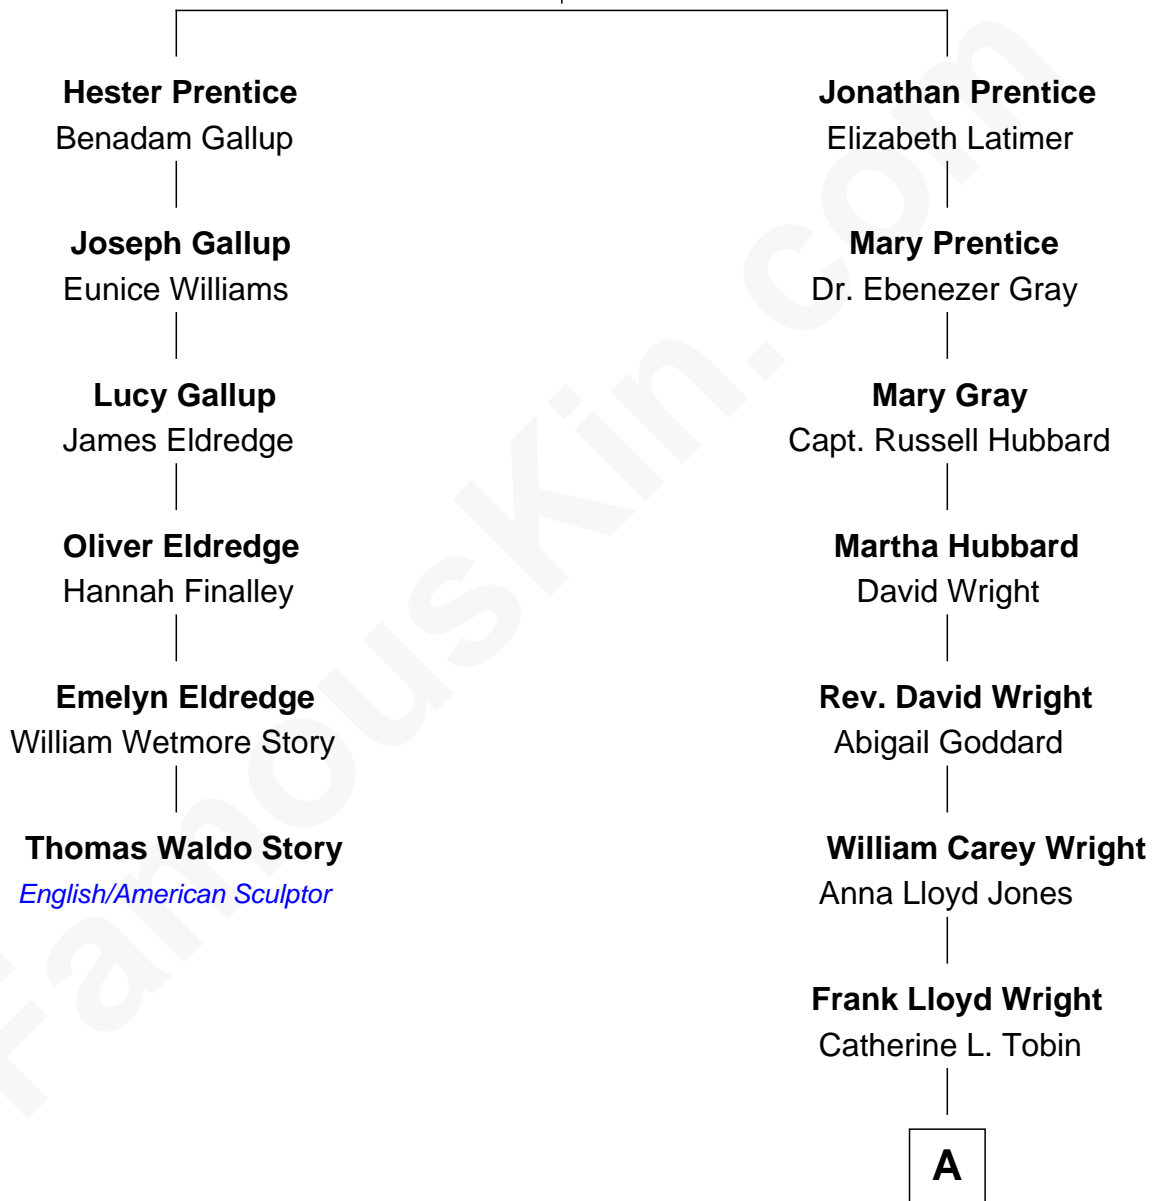

FamousKin.com
Relationship Chart of
Thomas Waldo Story
English/American Sculptor

5th cousin 3 times removed of

Anne Baxter
Movie Actress

John Prentice
 Hester Nichols

A

Catherine Dorothy Wright

Kenneth Stuart Baxter

Anne Baxter

Movie Actress

FamousKin.com