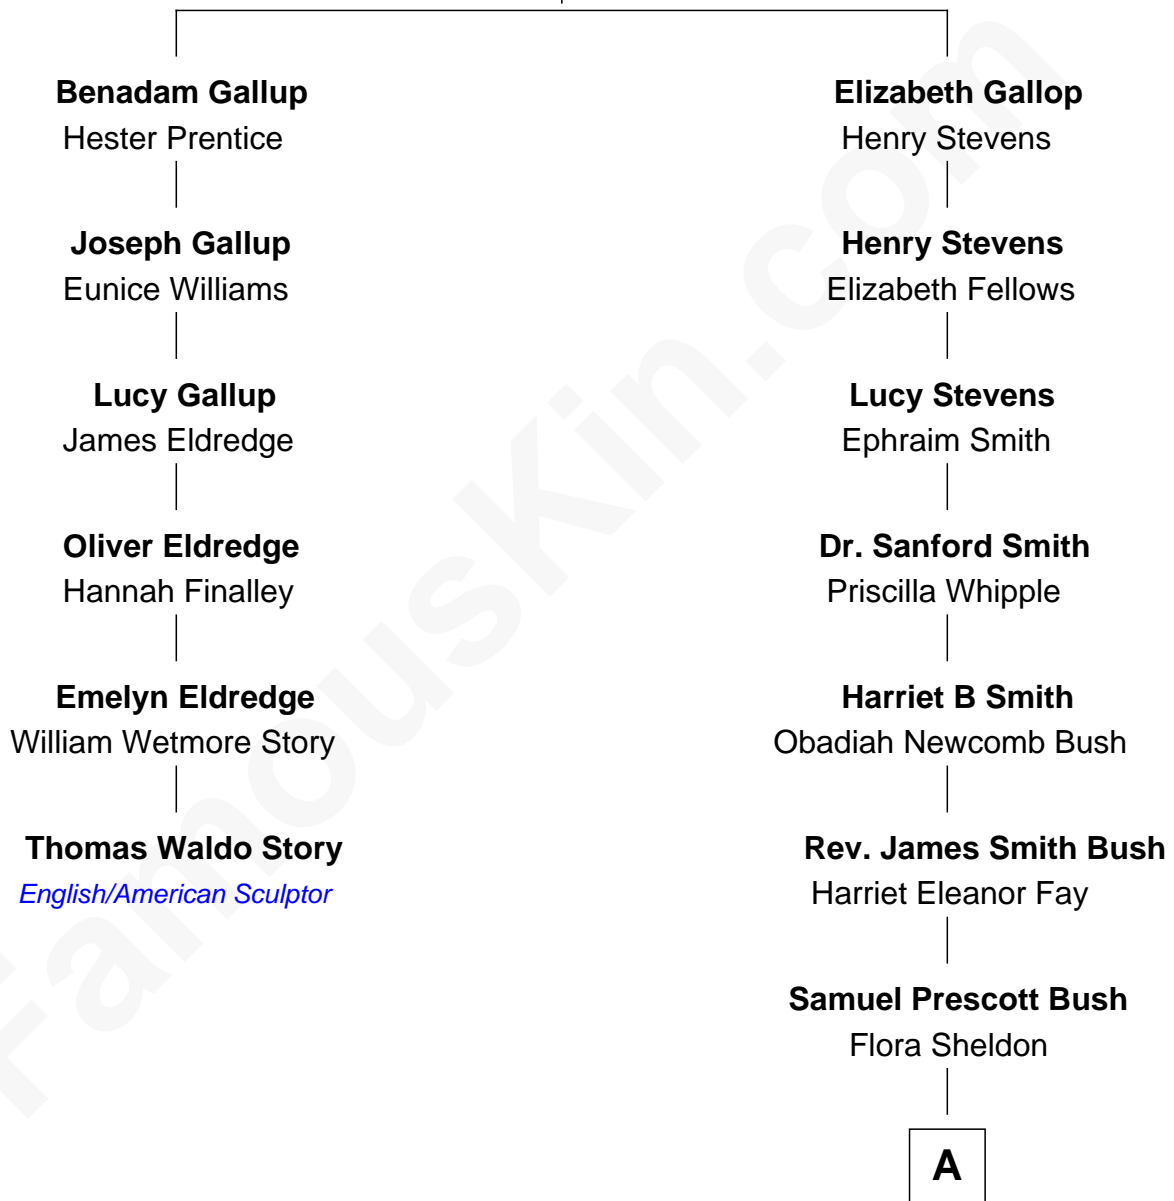

FamousKin.com Relationship Chart of

Thomas Waldo Story
English/American Sculptor

5th cousin 3 times removed of

George H. W. Bush
41st U.S. President

John Gallop
Hannah Lake

A

Prescott Sheldon Bush

Dorothy Wear Walker

George H. W. Bush

41st U.S. President

FamousKin.com