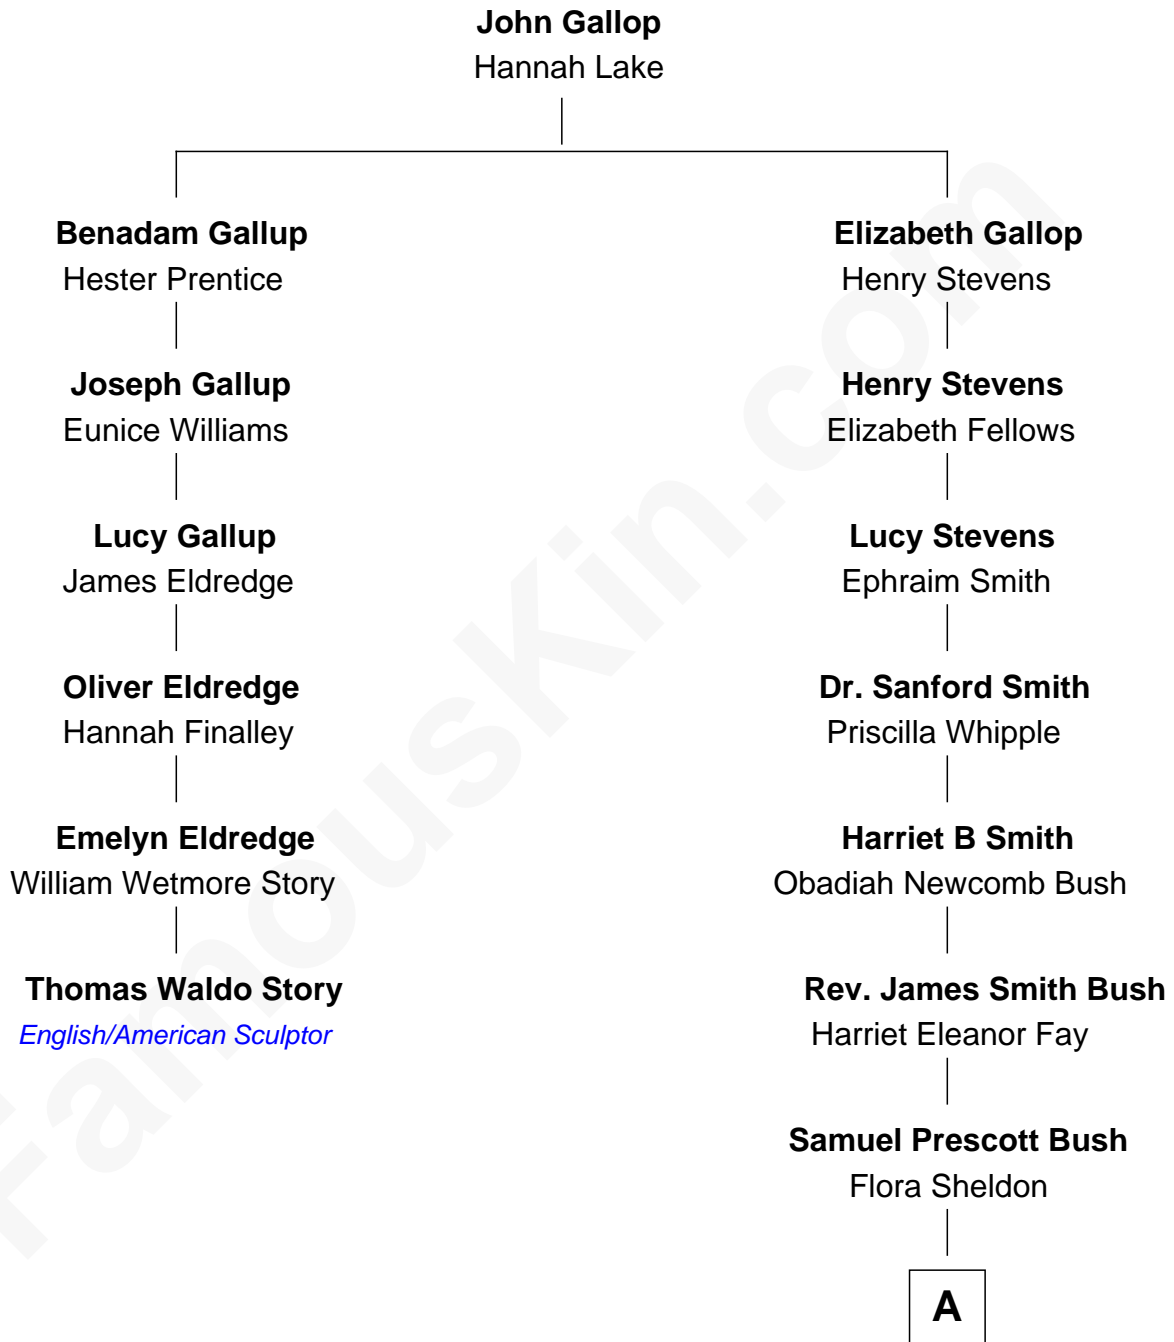

FamousKin.com
Relationship Chart of
Thomas Waldo Story
English/American Sculptor

5th cousin 4 times removed of

George W. Bush
43rd U.S. President

A

Prescott Sheldon Bush

Dorothy Wear Walker

George Herbert Walker Bush

Barbara Pierce

George W. Bush

43rd U.S. President

FamousKin.com