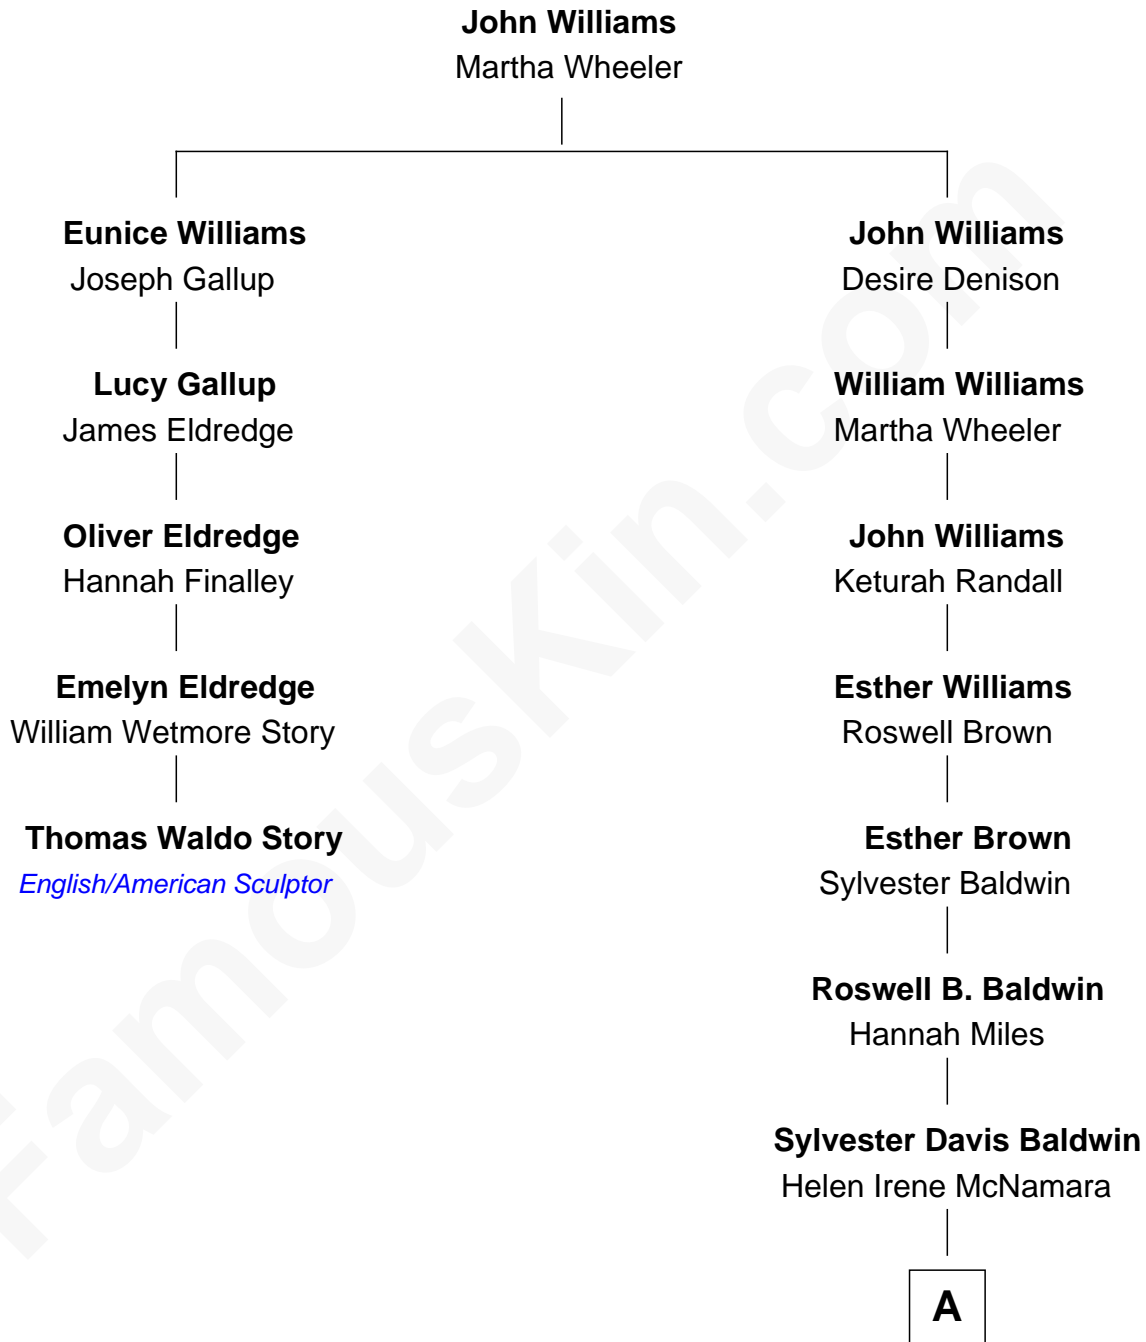

**FamousKin.com**  
**Relationship Chart of**  
**Thomas Waldo Story**  
*English/American Sculptor*

4th cousin 5 times removed of

**Alec Baldwin**  
*Television and Movie Actor*

**A**

**Alexander Rae Baldwin**

Ruth Mary Noble

**Alexander Rae Baldwin**

Carol Newcomb Martineau

**Alec Baldwin**

*Television and Movie Actor*

FamousKin.com