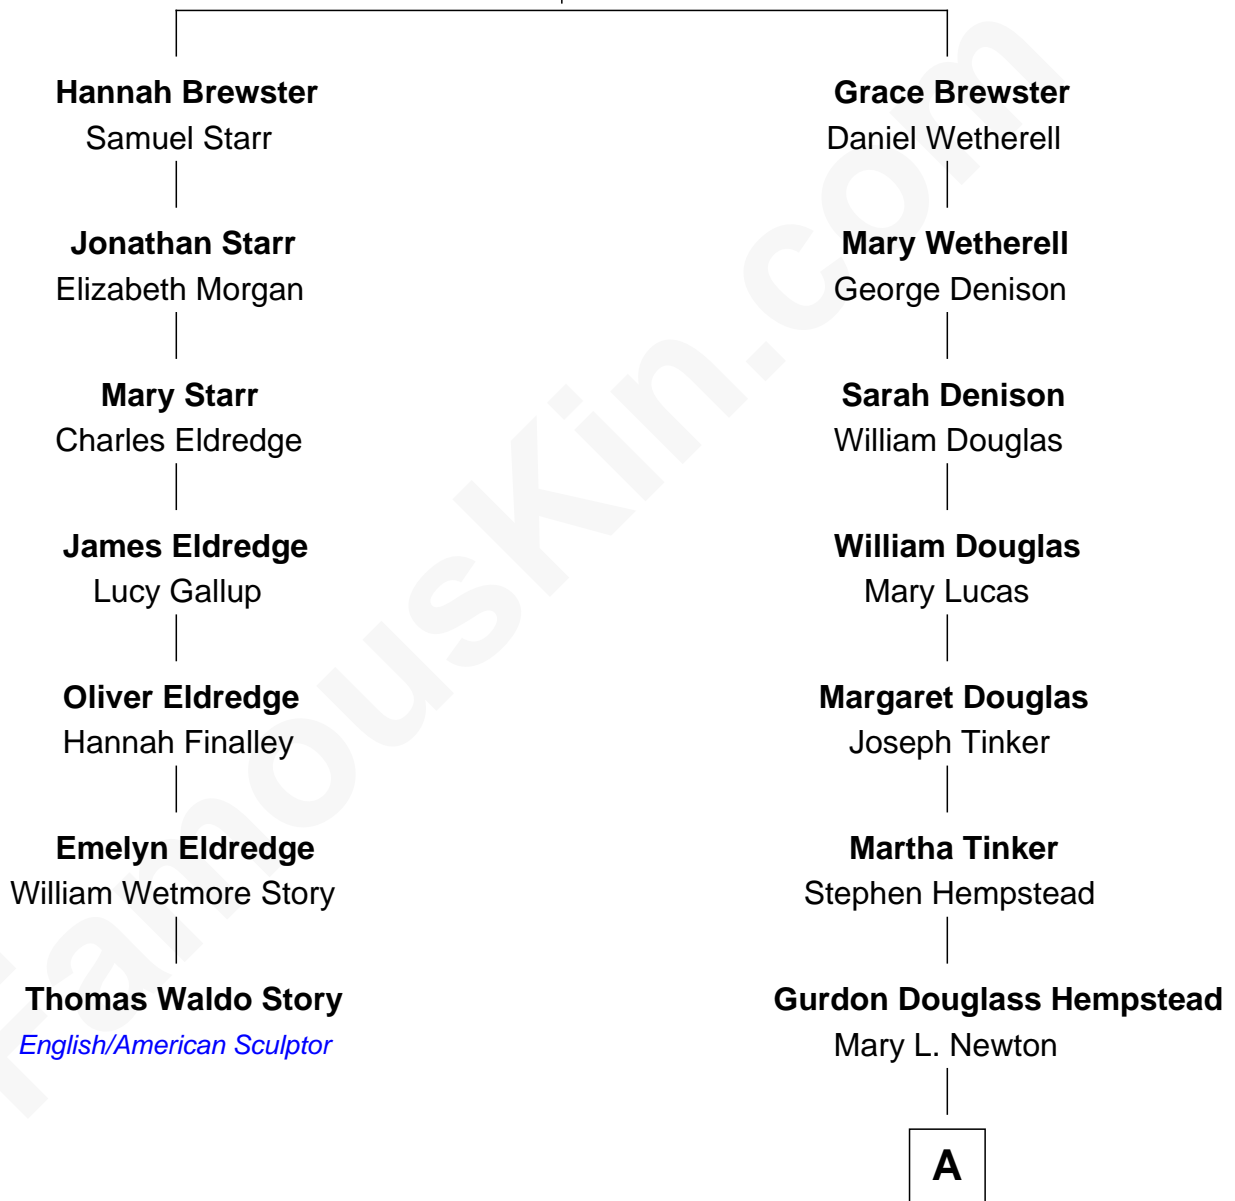

**FamousKin.com**  
**Relationship Chart of**  
**Thomas Waldo Story**  
*English/American Sculptor*

6th cousin 5 times removed of

**Richard Gere**  
*Movie Actor*

**Jonathan Brewster**  
 Lucretia Oldham

**A**

**Julia Anne Hempstead**

Elisha Thomas Tiffany

**Nelson Leroy Tiffany**

Evaline Harriet Williams

**William Stanton Tiffany**

Anna Rebecca Stevens

**Doris Anna Tiffany**