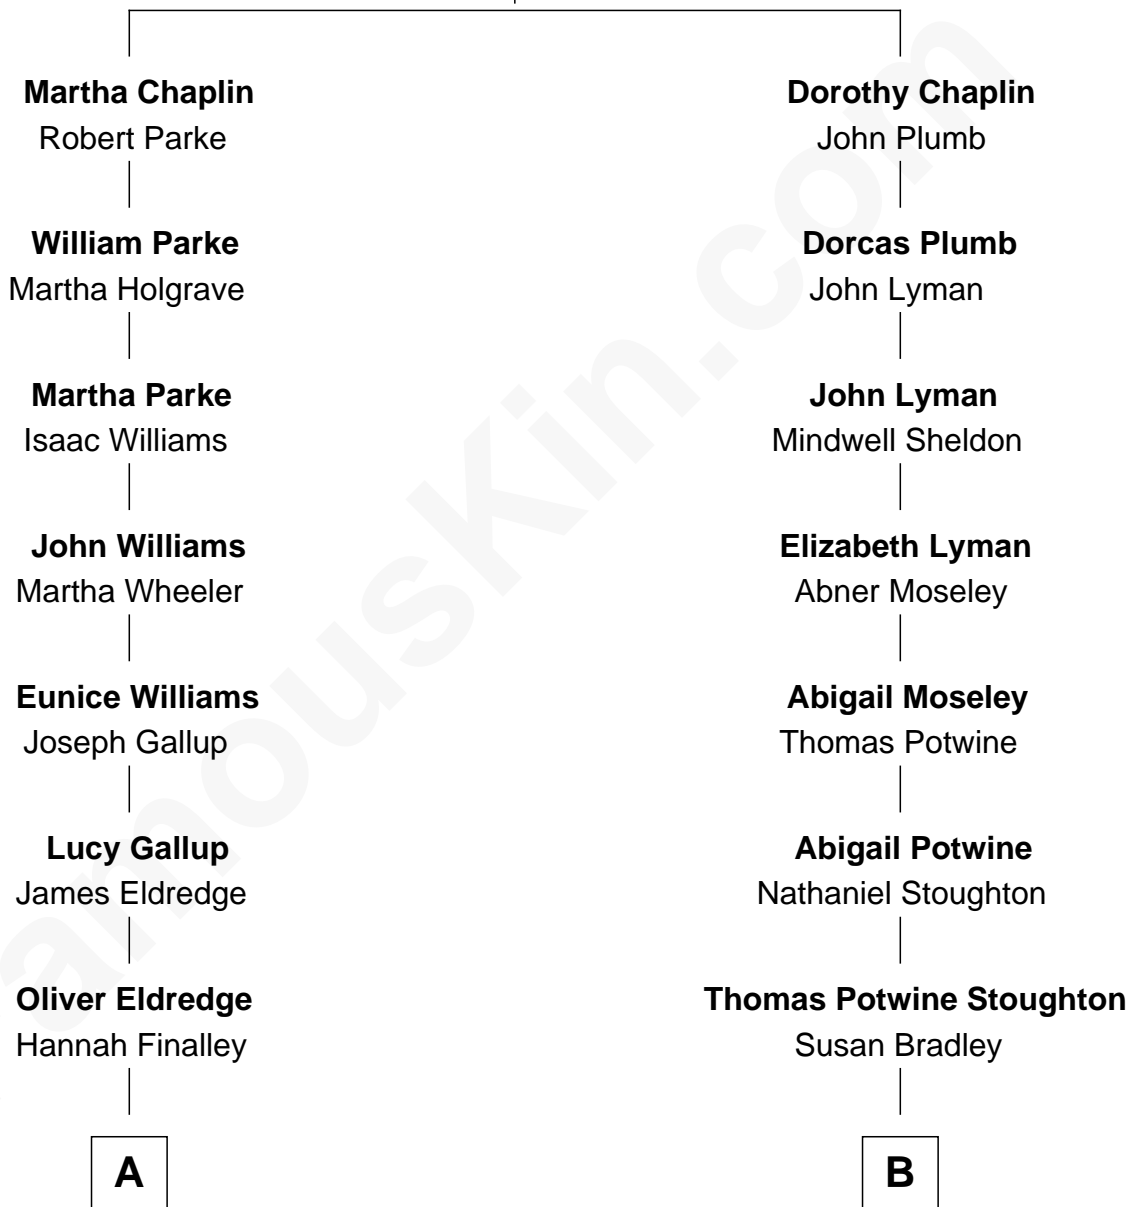

FamousKin.com

Relationship Chart of

Thomas Waldo Story

English/American Sculptor

8th cousin 2 times removed of

Dr. Benjamin Spock

American Pediatrician and Author on Child Care

William Chaplin
Agnes Holborough

A

Emelyn Eldredge
William Wetmore Story

Thomas Waldo Story
English/American Sculptor

B

Henry Evander Stoughton
Laura E. Clark

Charles Bradley Stoughton
Ada Ripley Hooper

Mildred Louise Stoughton
Benjamin Ives Spock