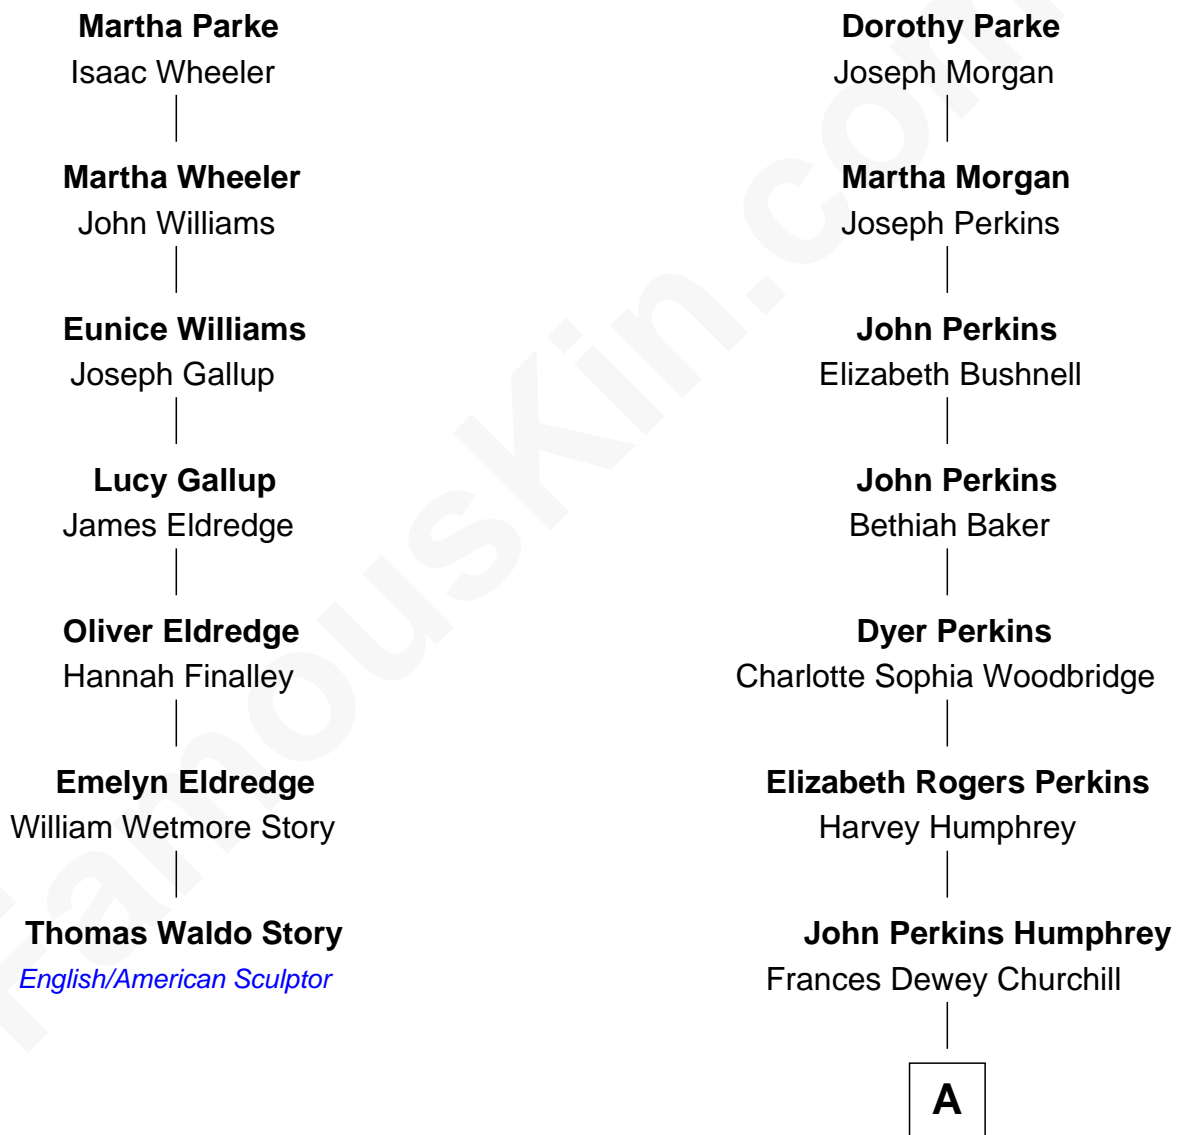

# FamousKin.com Relationship Chart of

**Thomas Waldo Story**  
*English/American Sculptor*

6th cousin 2 times removed of

**Humphrey Bogart**  
*Movie Actor*

**Thomas Parke**  
Dorothy Thompson

**A**

—  
**Maud Humphrey**

Dr. Belmont Deforest Bogart

—  
**Humphrey Bogart**

*Movie Actor*

FamousKin.com