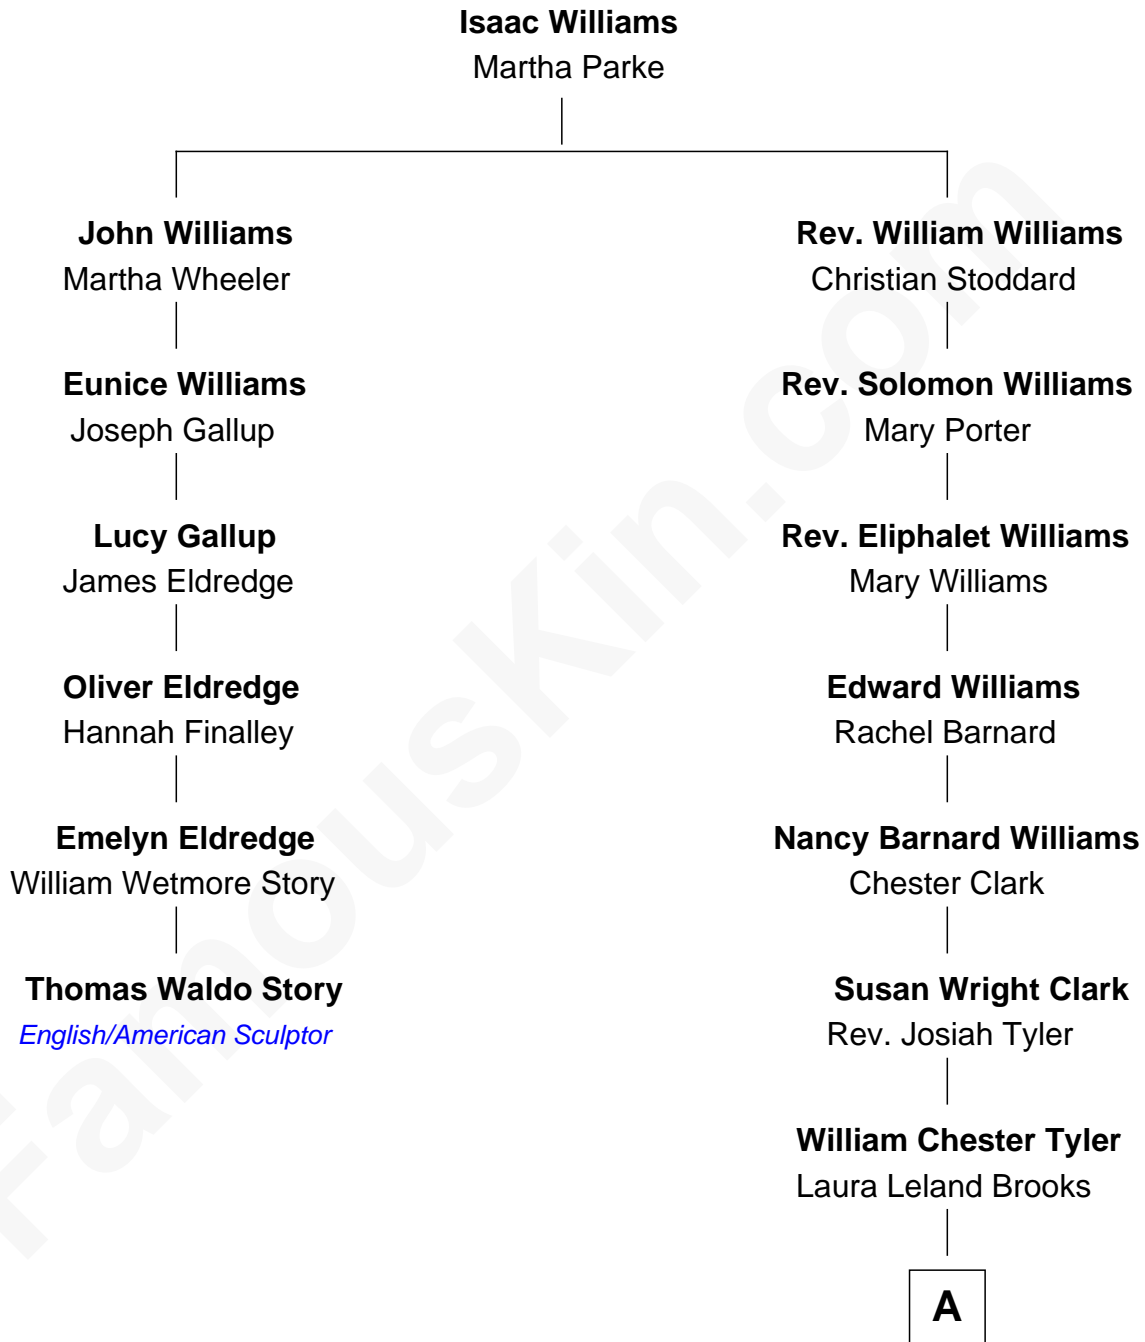

**FamousKin.com**  
**Relationship Chart of**  
**Thomas Waldo Story**  
*English/American Sculptor*

5th cousin 5 times removed of

**Kate Upton**

*Sports Illustrated Swimsuit Cover Model*

**A**

—  
**Margaret Hastings Tyler**

Charles Henry Vial

—  
**Elizabeth Brooks Vial**

Stephen Edward Upton

—  
**Jefferson Matthew Upton**

Shelley Fawn Davis

—  
**Kate Upton**

*Model and Actress*