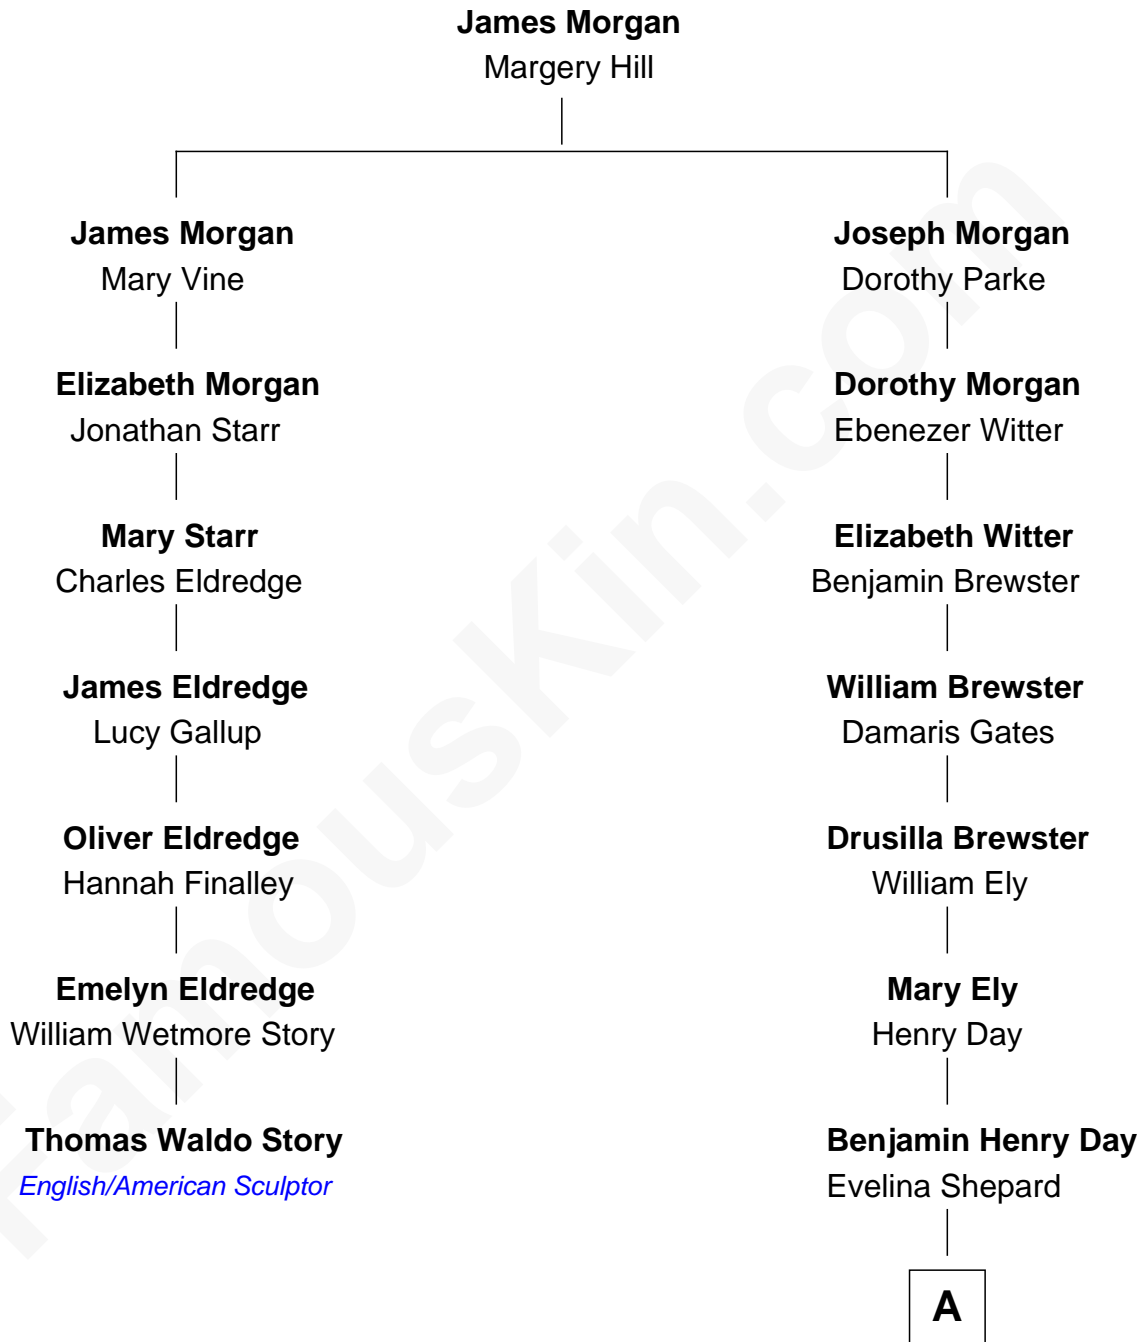

FamousKin.com
Relationship Chart of
Thomas Waldo Story
English/American Sculptor

6th cousin 2 times removed of

Clarence Day
Author of Life with Father

A

Clarence Shepard Day
Lavinia Elizabeth Stockwell

Clarence Day
Author of Life with Father

FamousKin.com