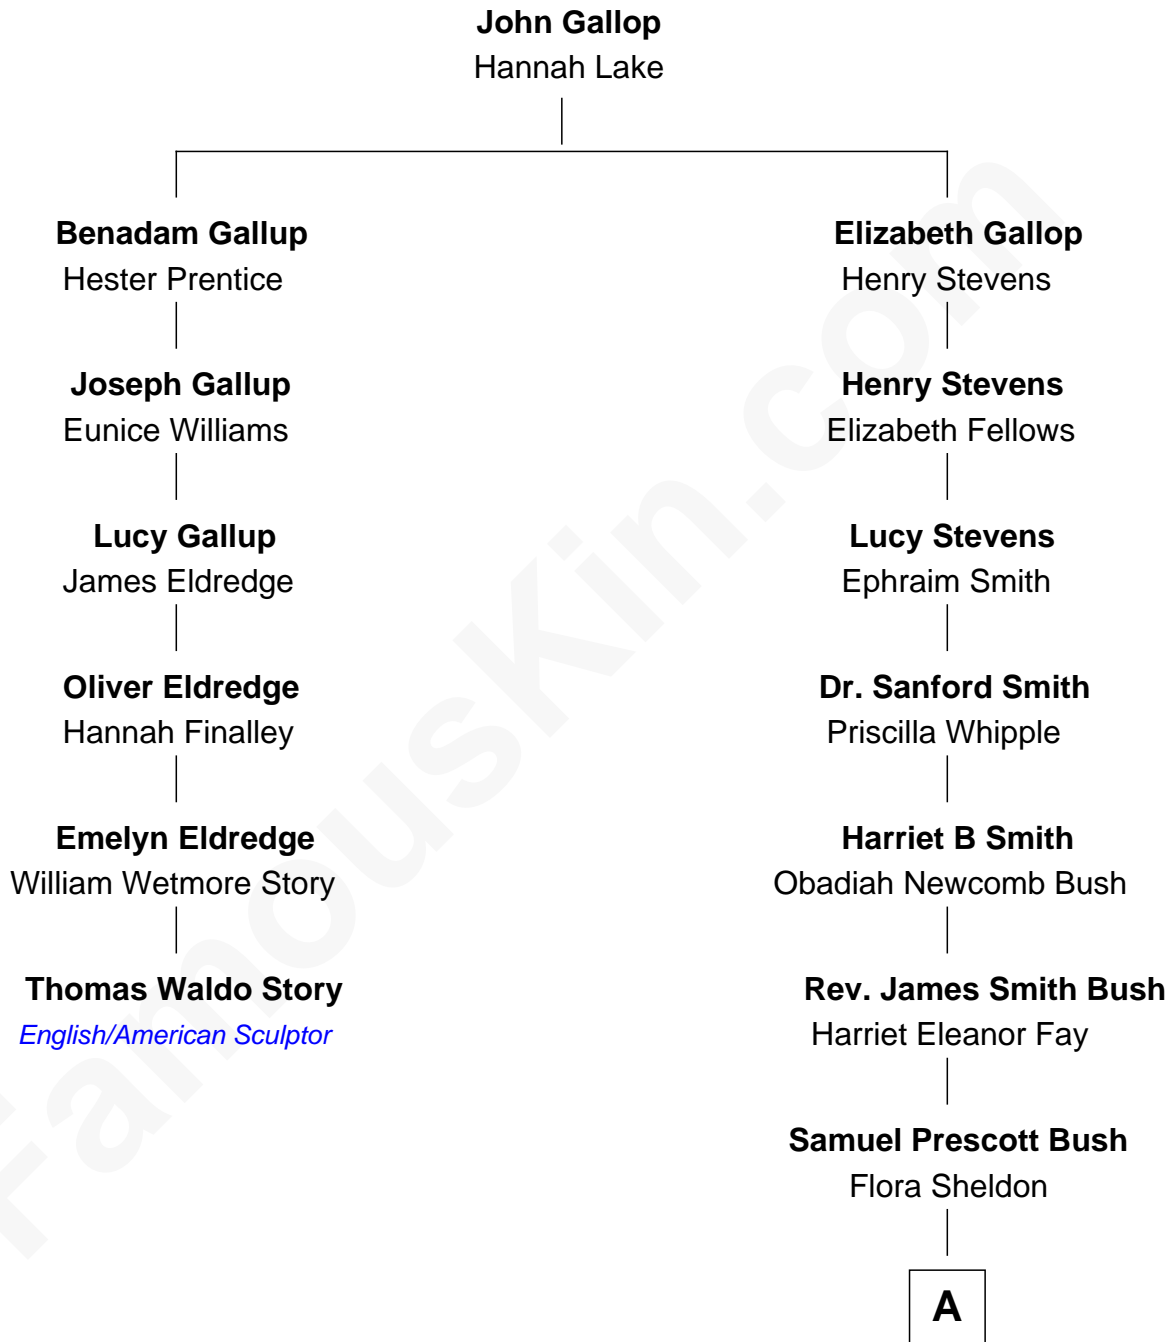

**FamousKin.com**  
**Relationship Chart of**  
**Thomas Waldo Story**  
*English/American Sculptor*

**5th cousin 4 times removed of**  
**Jeb Bush**  
*43rd Governor of Florida*

**A**

Prescott Sheldon Bush

Dorothy Wear Walker

George Herbert Walker Bush

Barbara Pierce

**Jeb Bush**

*43rd Governor of Florida*

FamousKin.com