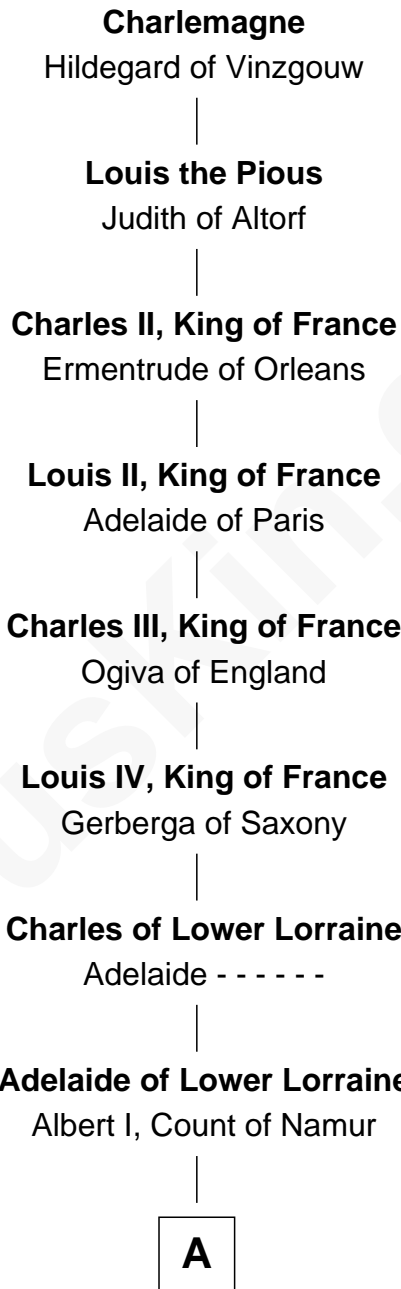

FamousKin.com Relationship Chart of

Thomas Waldo Story
English/American Sculptor

35th Great-grandson of

Charlemagne
King of the Franks

A

Albert II, Count of Namur
Regelinde of Lower Lorraine

Albert III, Count of Namur
Ida of Saxony

Thomas de Camville
Agnes - - - - -

Felicia de Camville
Philip Durvassal

Thomas Durvassal
Margery - - - - -

B

B

Margery Durvassal

William de la Spine

William de la Spine