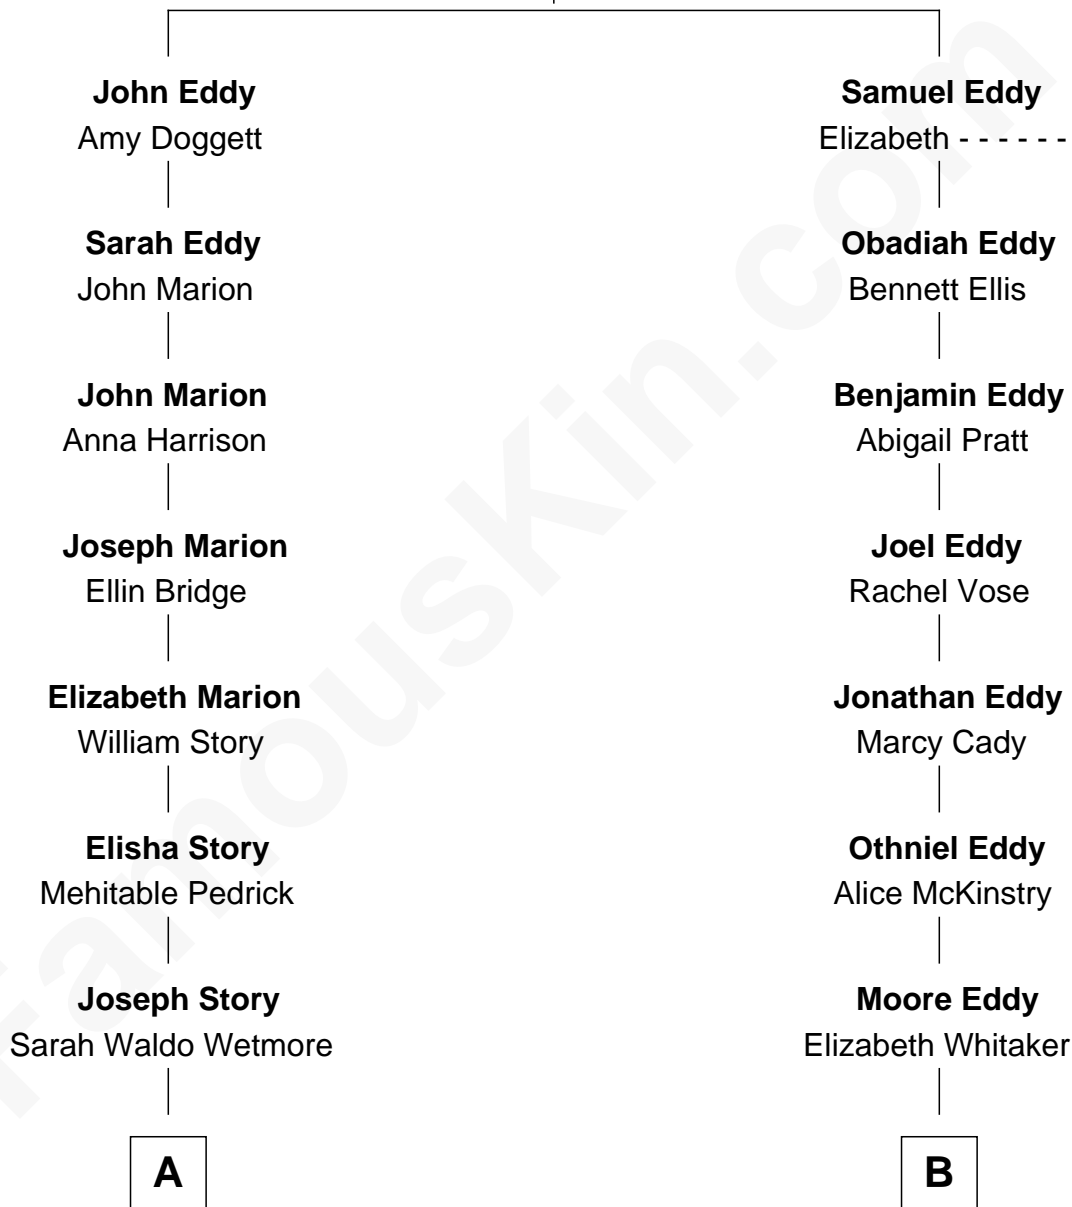

# FamousKin.com Relationship Chart of

**Thomas Waldo Story**  
*English/American Sculptor*

8th cousin of

**Clarence Darrow**  
*Lawyer, Scopes Monkey Trial*

**Rev. William Eddy**  
Mary Fosten

**A**

**William Wetmore Story**

Emelyn Eldredge

**Thomas Waldo Story**

*English/American Sculptor*

**B**

**Emily Eddy**

Ammirus Darrow

**Clarence Darrow**

*Scopes Monkey Trial*