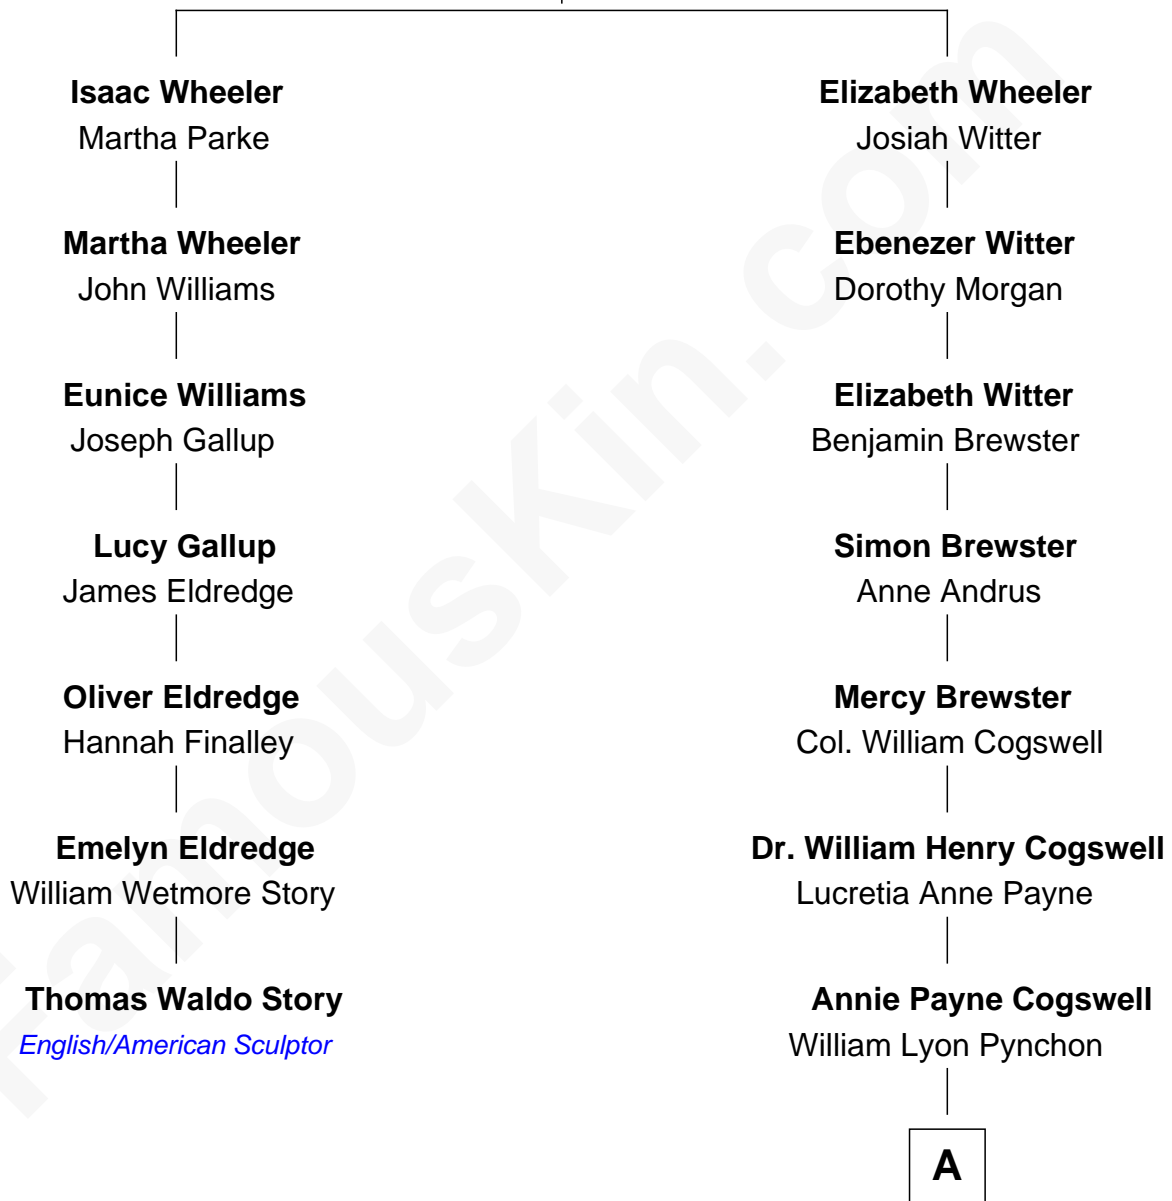

## Relationship Chart of

### Thomas Waldo Story

English/American Sculptor

6th cousin 3 times removed of

**Thomas Pynchon**  
American Novelist

**Thomas Wheeler**

Mary - - - - -

A

William Henry Chichele Pynchon