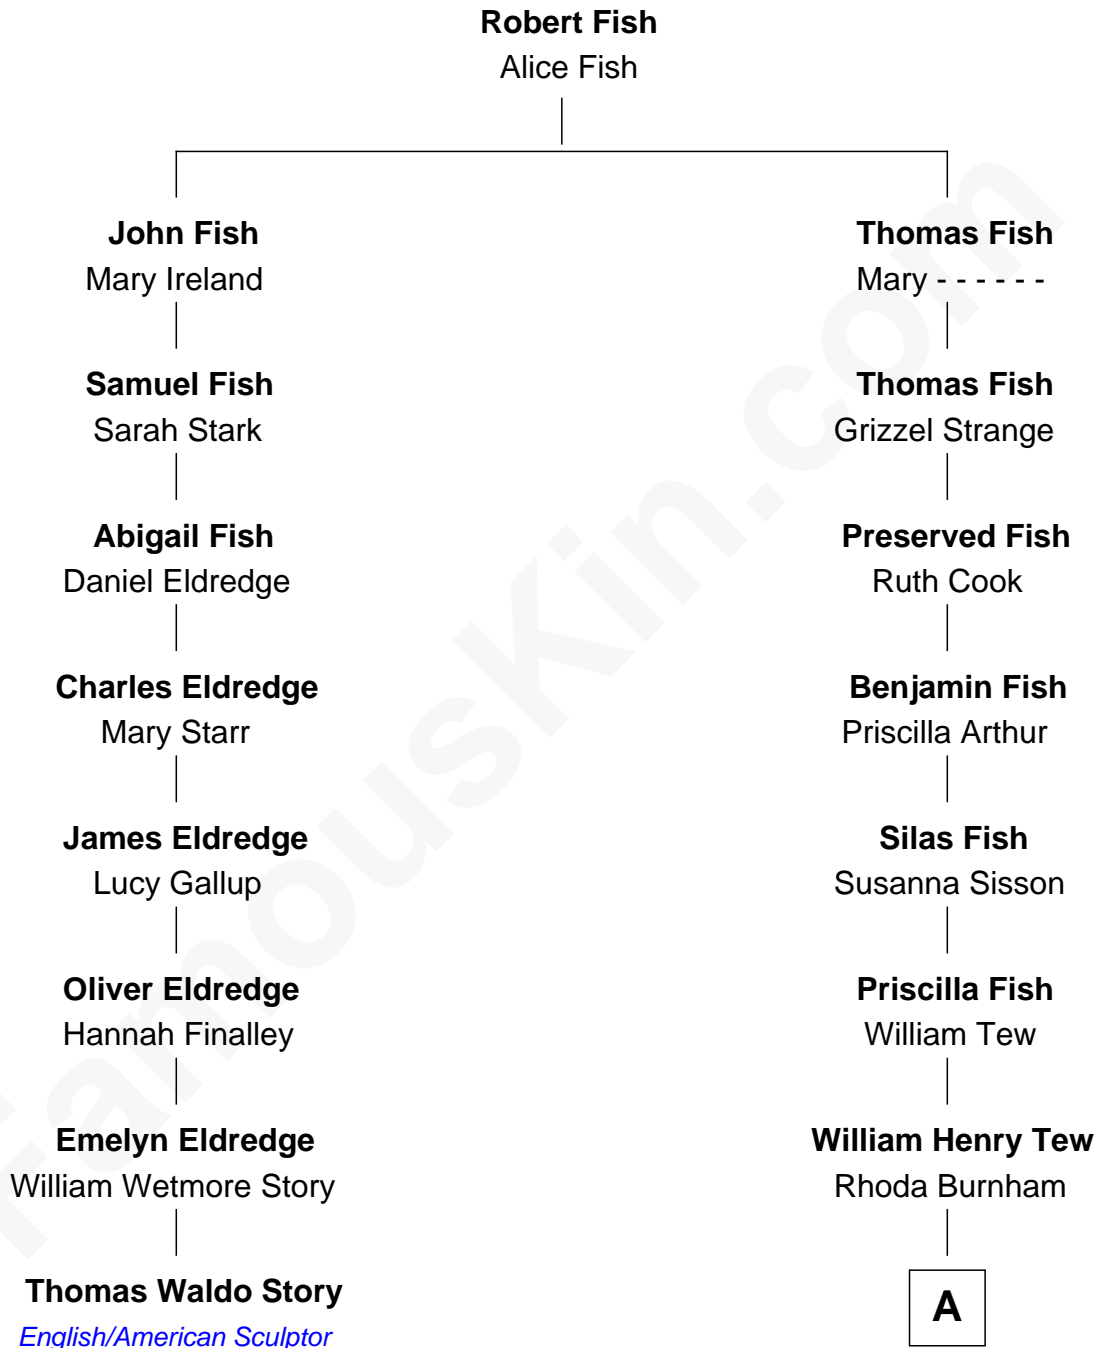

FamousKin.com
Relationship Chart of
Thomas Waldo Story
English/American Sculptor

7th cousin 4 times removed of

Paget Brewster
TV Actress

A

Harvey William Tew

Susan D. Goodrich

James Dinsmore Tew

Elinor Edith Bechtel

John Bechtel Tew

Valerie Hathaway

Hathaway Tew

Galen Brewster

Paget Brewster

TV Actress