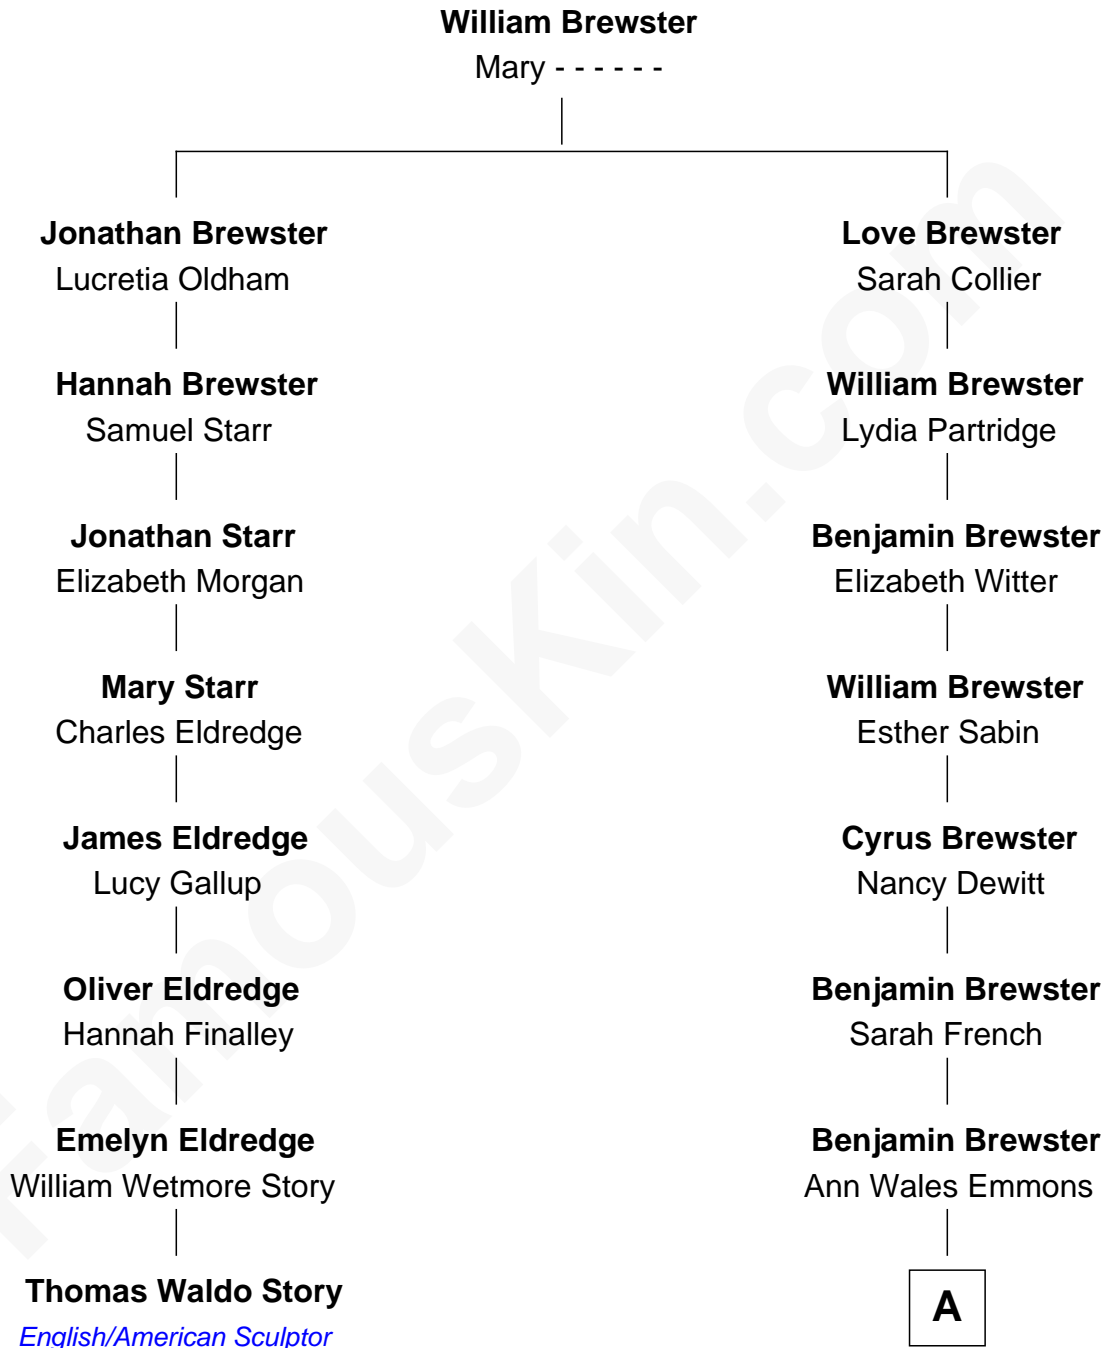

**FamousKin.com**  
**Relationship Chart of**  
**Thomas Waldo Story**  
*English/American Sculptor*

7th cousin 3 times removed of

**Paget Brewster**  
*TV Actress*

A

Dr. George Washington Wales Brewster

Ellen Mackenzie Hodge

George Washington Wales Brewster

Joan Ryerson

Galen Brewster

Hathaway Tew

Paget Brewster

*TV Actress*