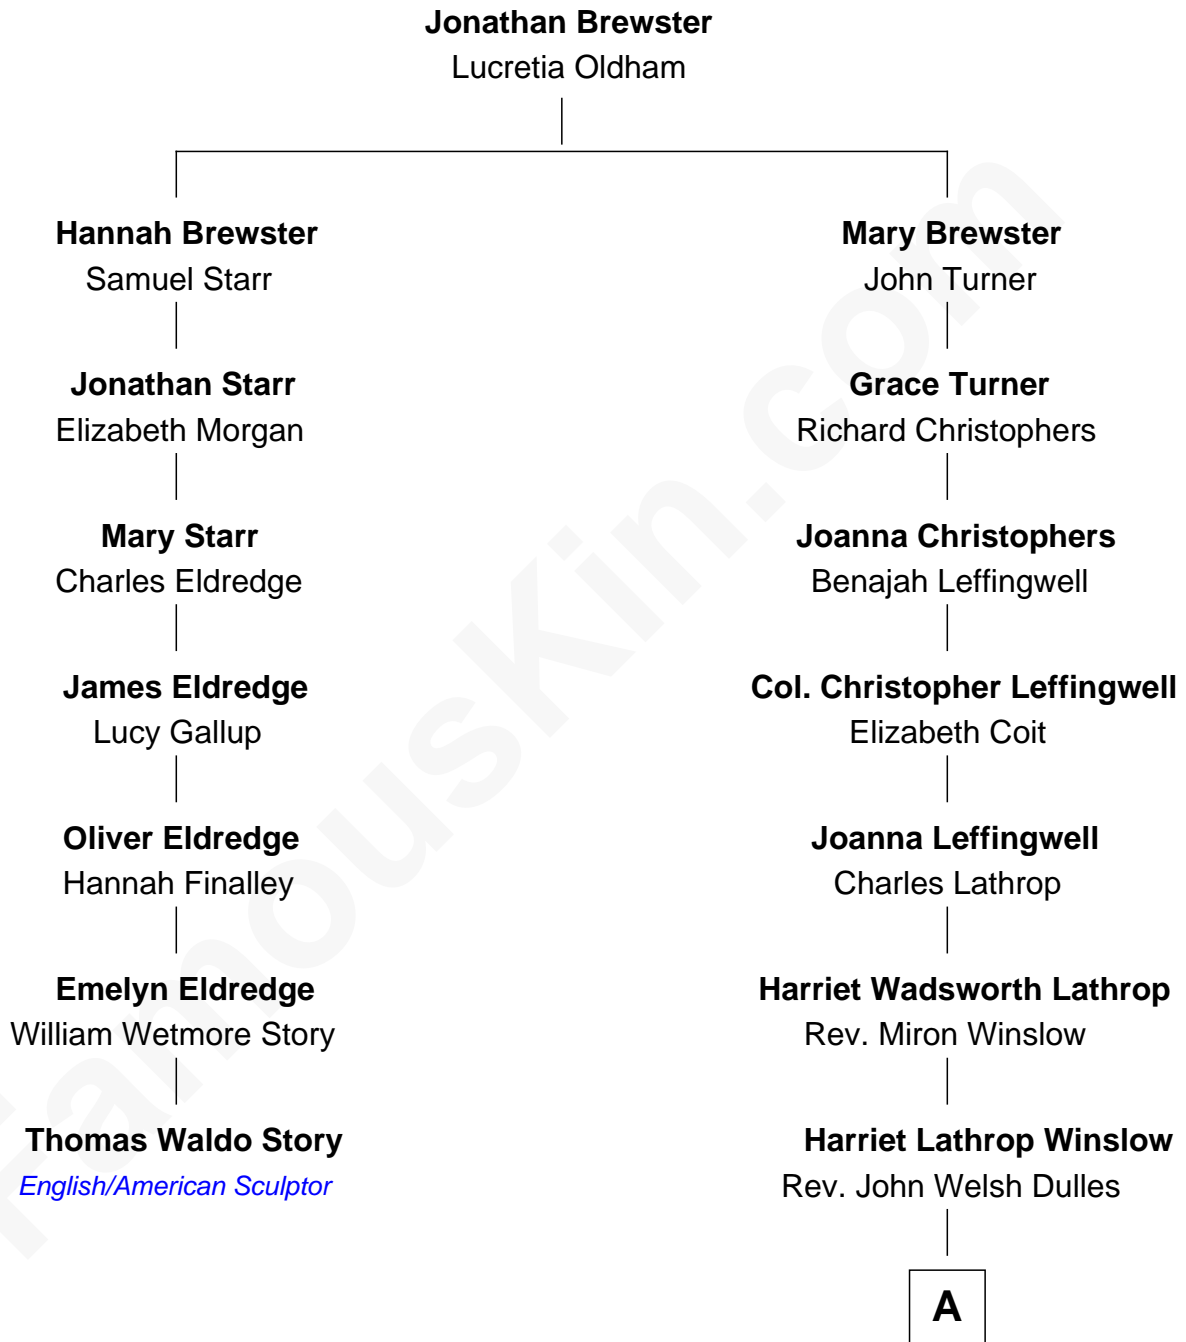

FamousKin.com
Relationship Chart of
Thomas Waldo Story
English/American Sculptor

6th cousin 2 times removed of

Allen Dulles
5th Director of the C.I.A.

A

Allen Macy Dulles

Edith Foster

Allen Dulles

5th Director of the C.I.A.

FamousKin.com