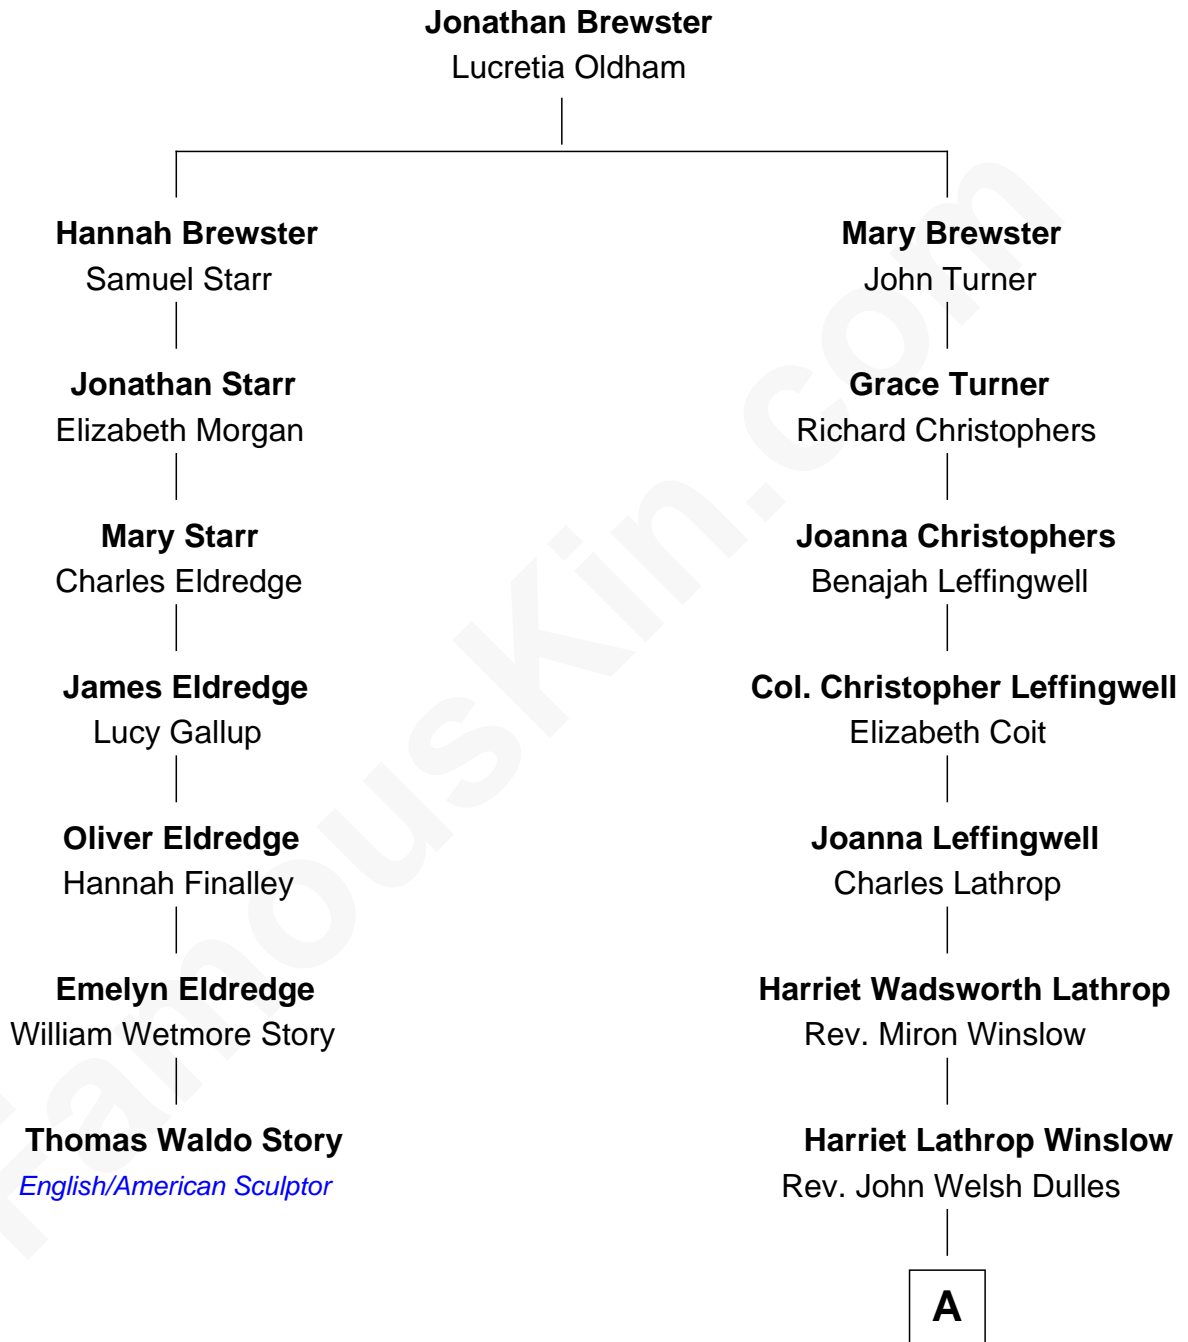

# FamousKin.com Relationship Chart of

**Thomas Waldo Story**  
*English/American Sculptor*

6th cousin 2 times removed of

**John Foster Dulles**  
*52nd U.S. Secretary of State*

**A**

Allen Macy Dulles

Edith Foster

John Foster Dulles

*52nd U.S. Secretary of State*

FamousKin.com