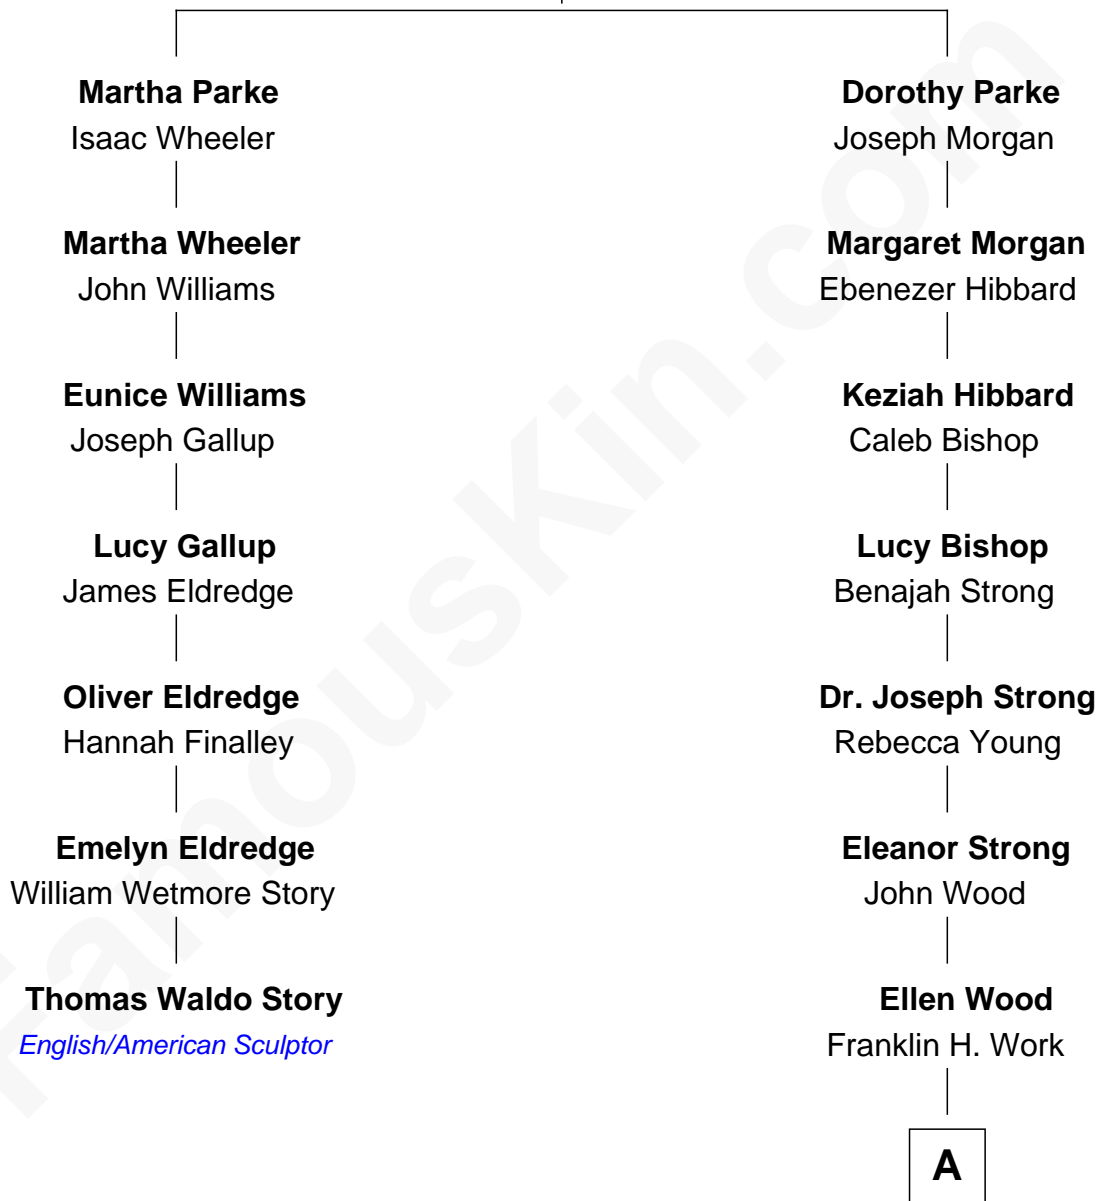

FamousKin.com
Relationship Chart of
Thomas Waldo Story
English/American Sculptor

6th cousin 5 times removed of

Oliver Platt
Movie Actor

Thomas Parke
Dorothy Thompson

A

—
Frances Eleanor Work
James Boothby Burke Roche