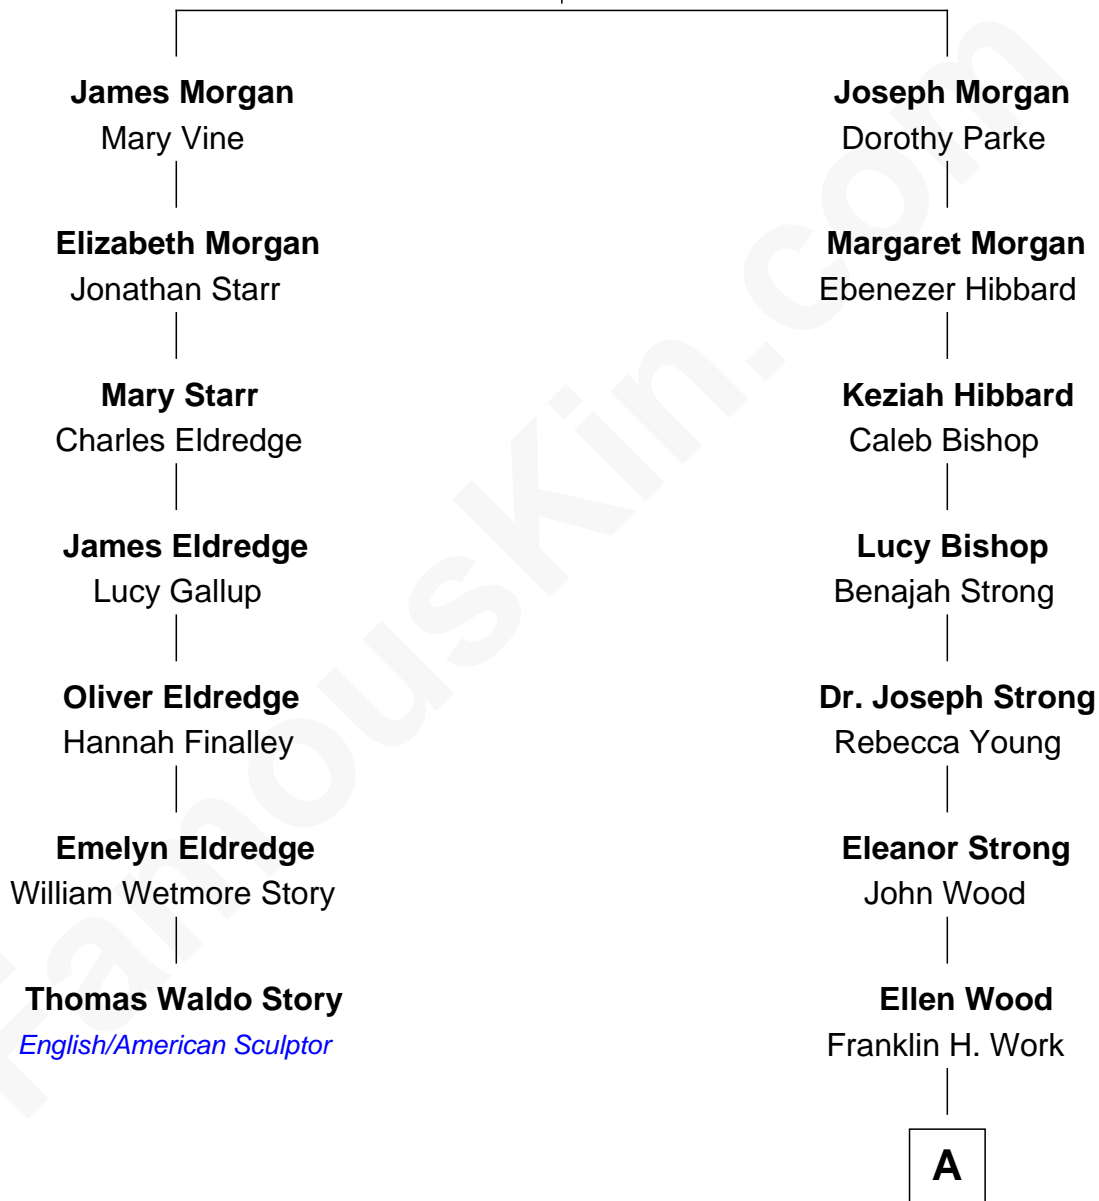

**FamousKin.com**  
**Relationship Chart of**  
**Thomas Waldo Story**  
*English/American Sculptor*

6th cousin 5 times removed of

**Oliver Platt**  
*Movie Actor*

**James Morgan**  
 Margery Hill

A

**Frances Eleanor Work**  
James Boothby Burke Roche

**Cynthia Burke Roche**  
Arthur Scott Burden

**Eileen Burden**  
Walter Maynard

**Sheila Maynard**  
Nicholas Platt

**Oliver Platt**  
*Movie Actor*