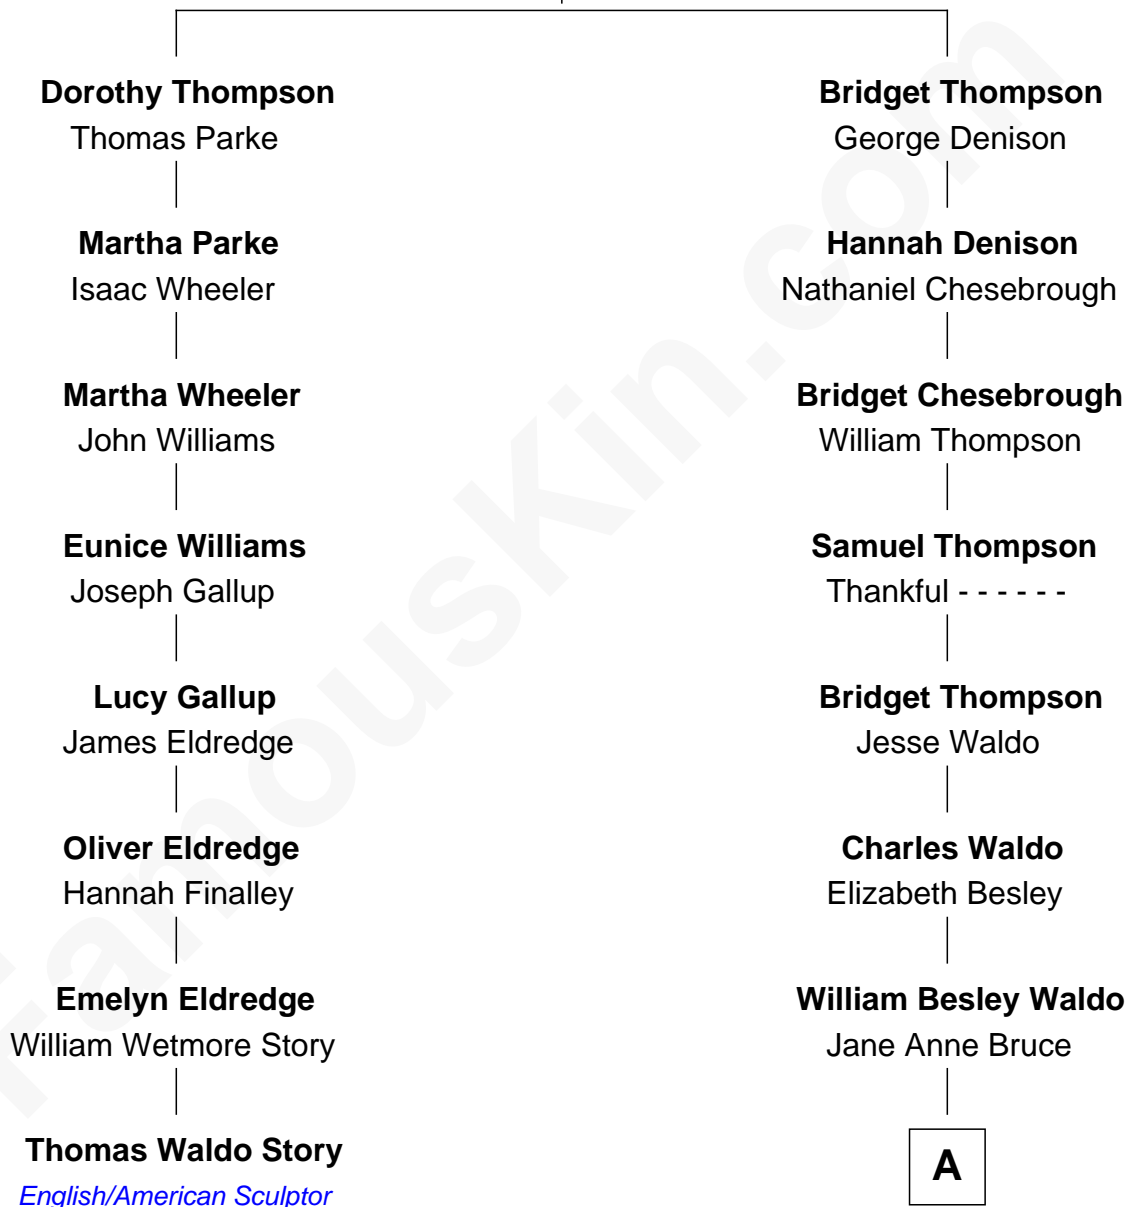

FamousKin.com
Relationship Chart of
Thomas Waldo Story
English/American Sculptor

7th cousin 3 times removed of

Lee Remick
Movie Actress

John Thompson
 Alice Freeman

A

John Bruce Waldo

Helen Brett

Lewis Howell Waldo

Eliza Gertrude Duffield

Margaret Gertrude Waldo

Frank Edwin Remick

Lee Remick

Movie Actress