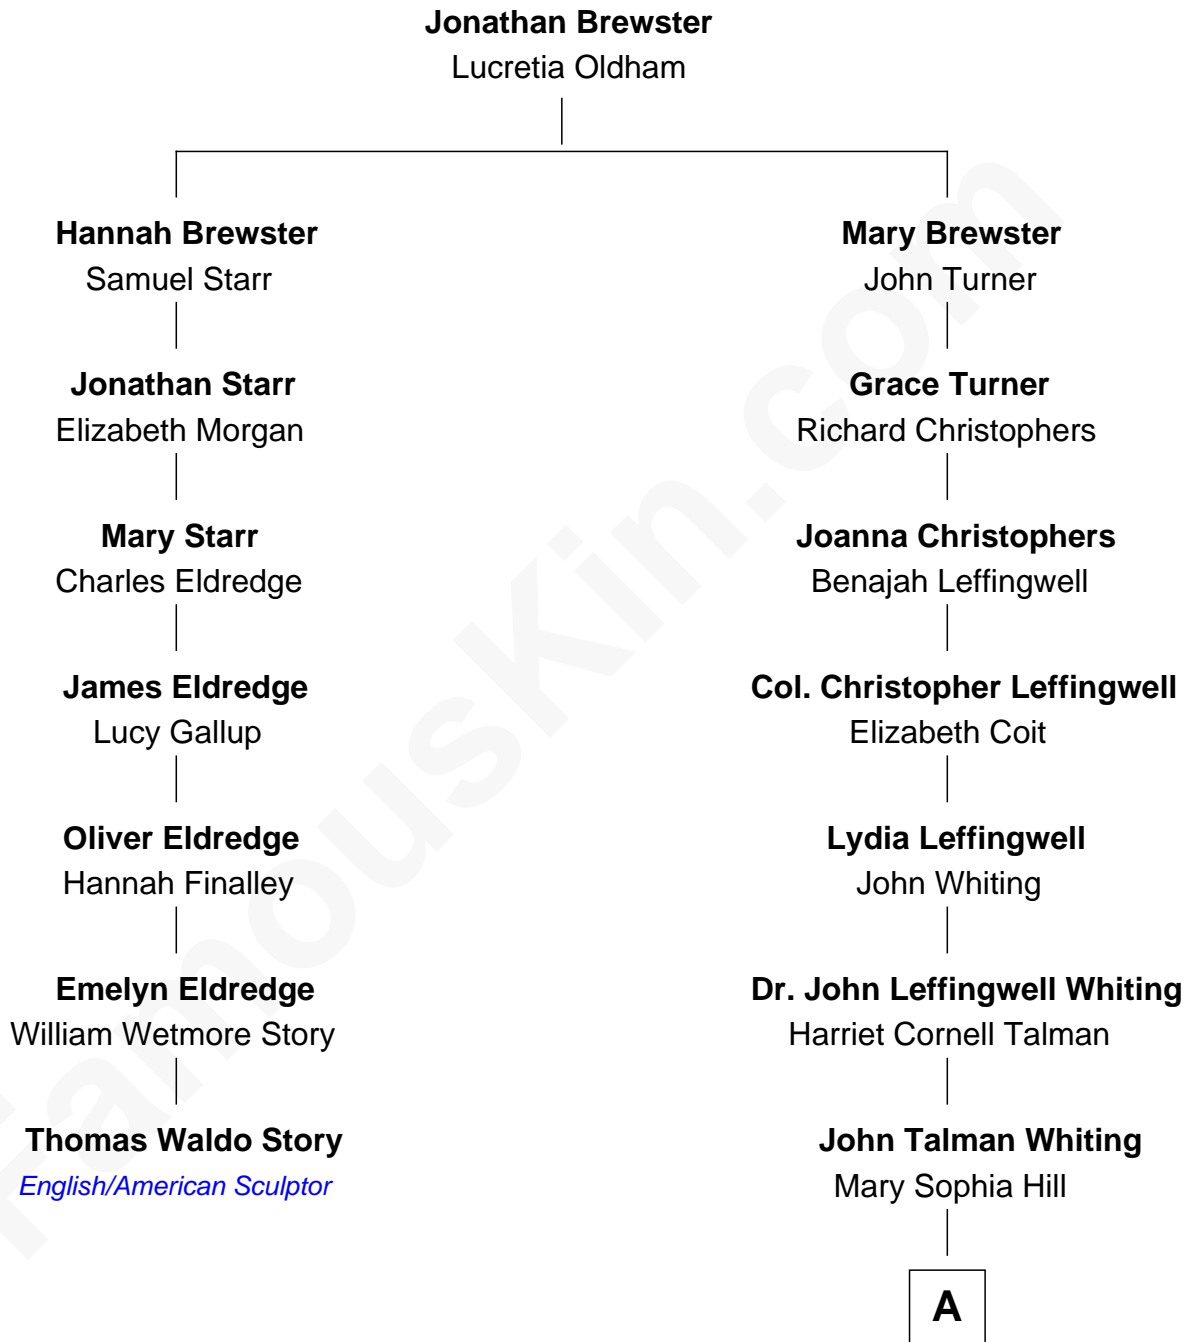

FamousKin.com Relationship Chart of

Thomas Waldo Story
English/American Sculptor

6th cousin 4 times removed of

Adlai Stevenson III
U.S. Senator from Illinois

A

|
Mary DeGama Whiting

William Borden

|
John Borden

Ellen Wallace Waller

|
Ellen Borden

Adlai Ewing Stevenson

|
Adlai Stevenson III

U.S. Senator from Illinois

FamousKin.com