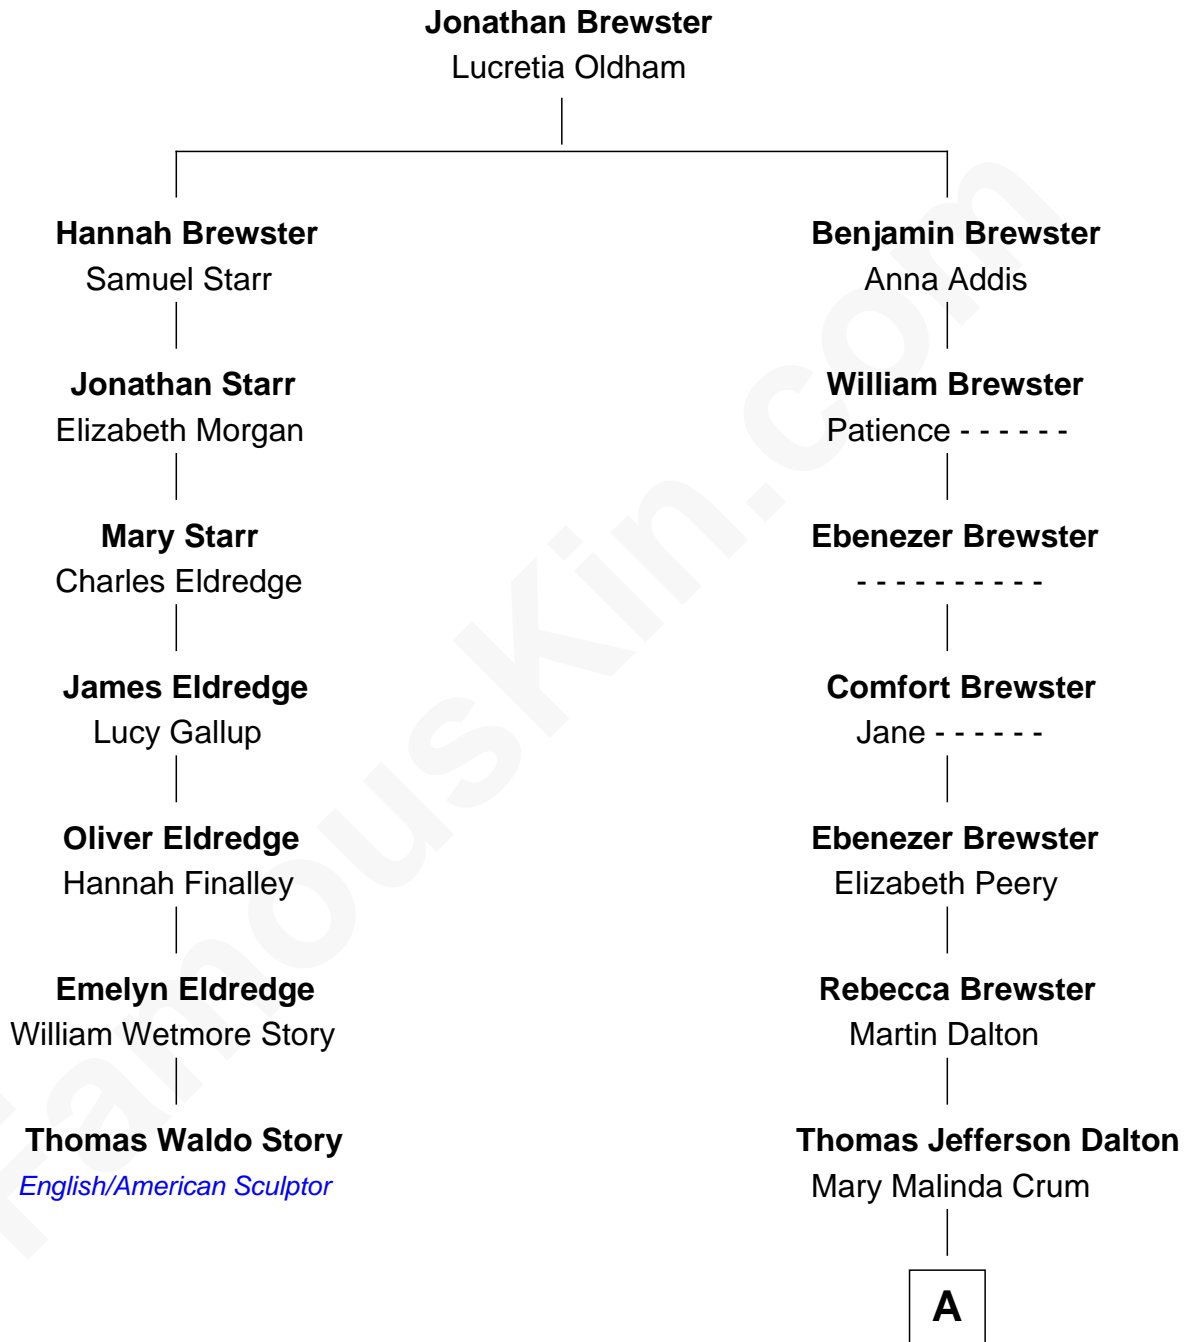

FamousKin.com
Relationship Chart of
Thomas Waldo Story
English/American Sculptor

6th cousin 4 times removed of

Ashley Judd
TV and Movie Actress

A

|
William Henry Dalton

Effie Copley

|
Mary Bernadine Dalton

Michael Lawrence Ciminella