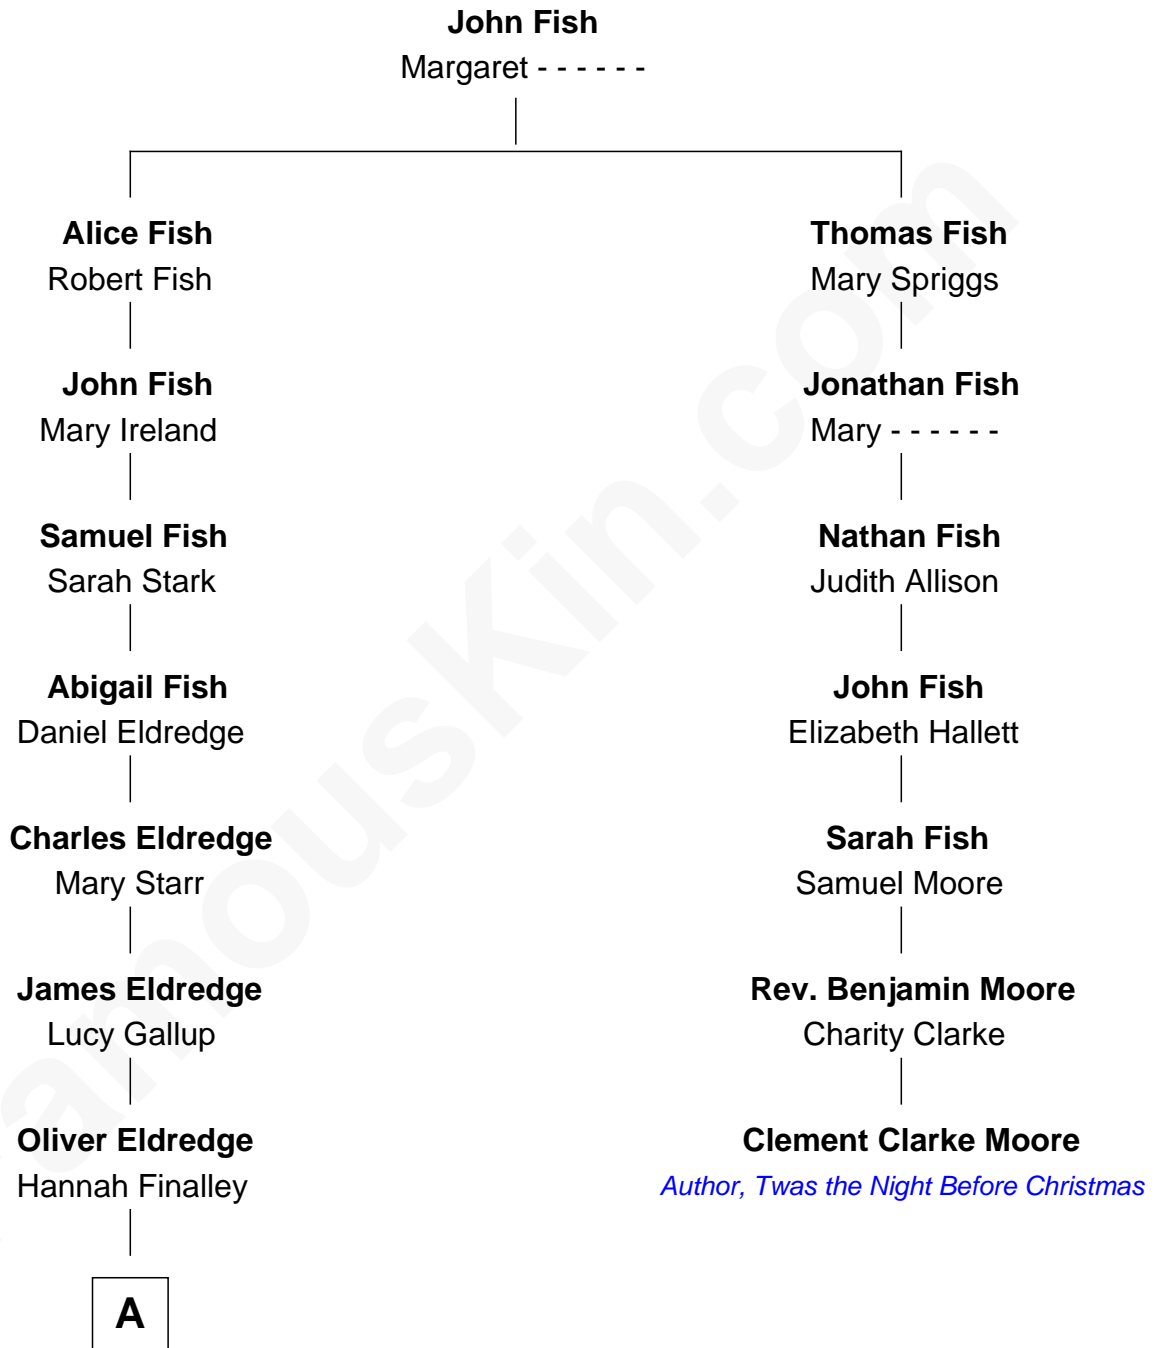

# FamousKin.com Relationship Chart of

**Thomas Waldo Story**  
*English/American Sculptor*

6th cousin 2 times removed of

**Clement Clarke Moore**

*Author of "Twas the Night Before Christmas"*

**A**

—  
**Emelyn Eldredge**  
William Wetmore Story

—  
**Thomas Waldo Story**  
*English/American Sculptor*

FamousKin.com