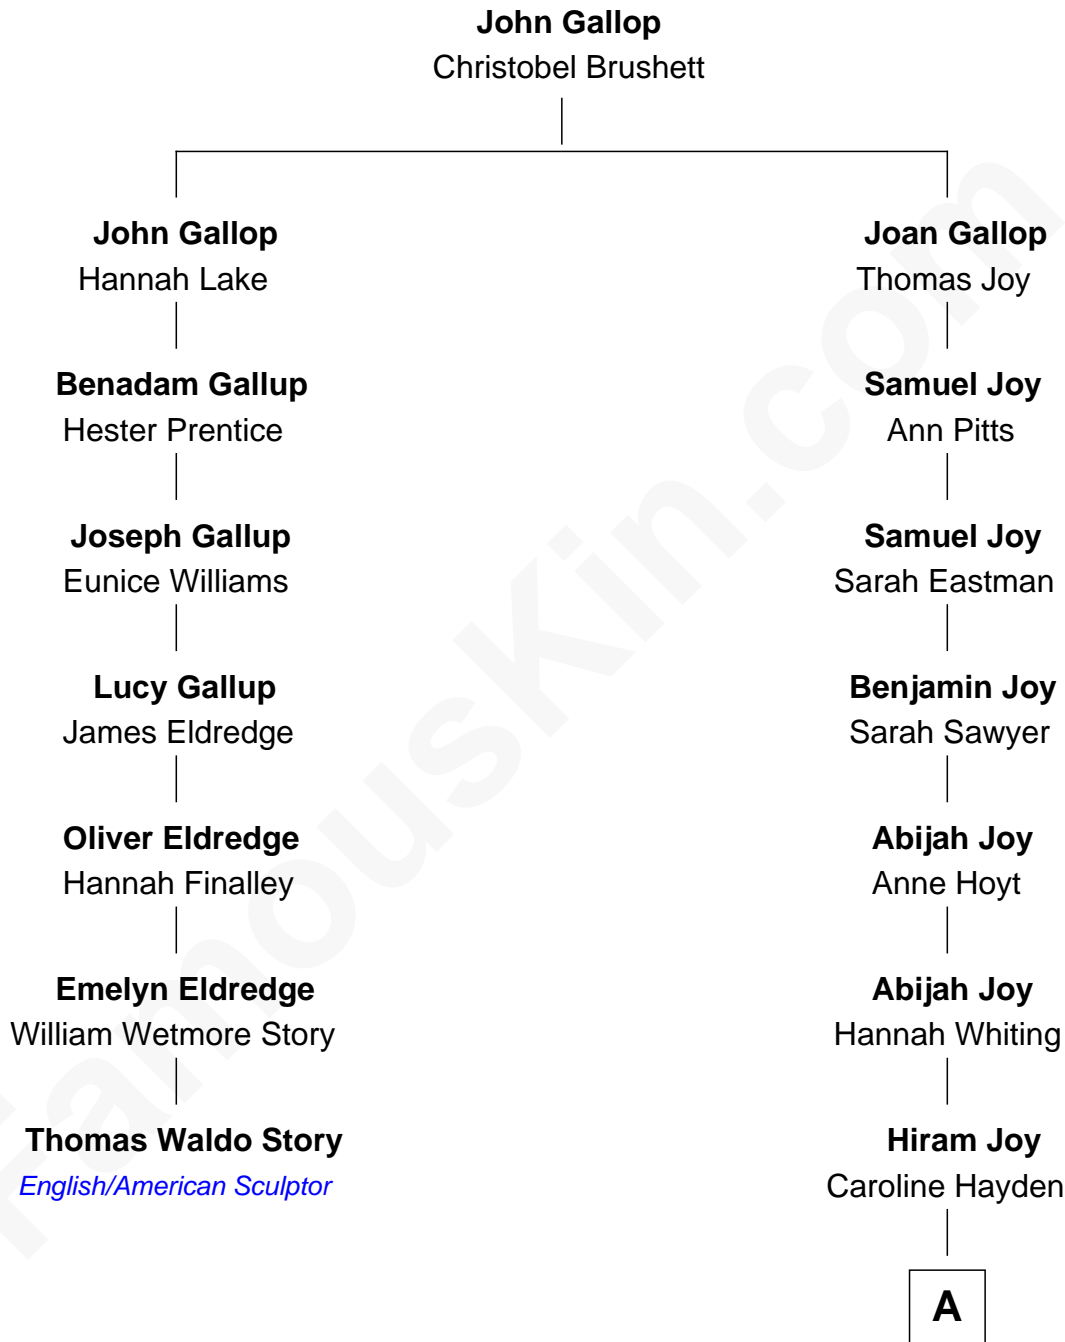

**FamousKin.com**  
**Relationship Chart of**  
**Thomas Waldo Story**  
*English/American Sculptor*

**6th cousin 2 times removed of**  
**Joy Morton**  
*Founder of Morton Salt Company*

**A**

**Caroline Joy**  
Julius Sterling Morton

**Joy Morton**  
*Founder of Morton Salt Company*

FamousKin.com