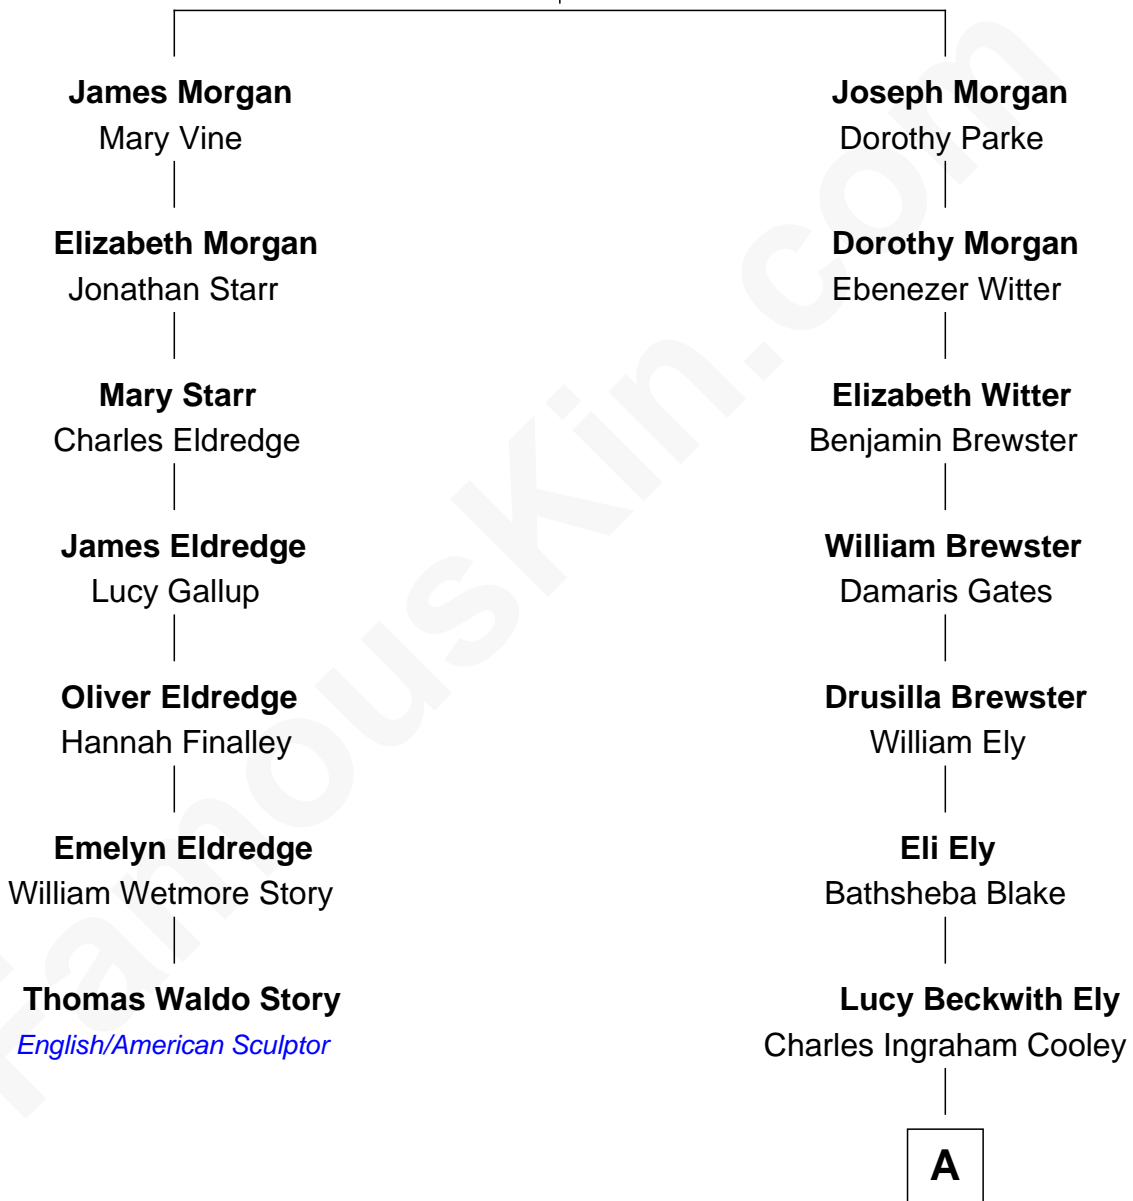

**FamousKin.com**  
**Relationship Chart of**  
**Thomas Waldo Story**  
*English/American Sculptor*

6th cousin 5 times removed of

**Elisabeth Shue**  
*TV and Movie Actress*

**James Morgan**  
 Margery Hill

**A**

—  
**Mary Jane Cooley**  
Giles Buckingham Willcox

—  
**Harriet Grace Brewster Willcox**  
Alexander Hunter Gunn

—  
**Mary Brewster Gunn**  
Adoniram Judson Wells

—  
**Anne Brewster Wells**  
James William Shue

—  
**Elisabeth Shue**  
*TV and Movie Actress*